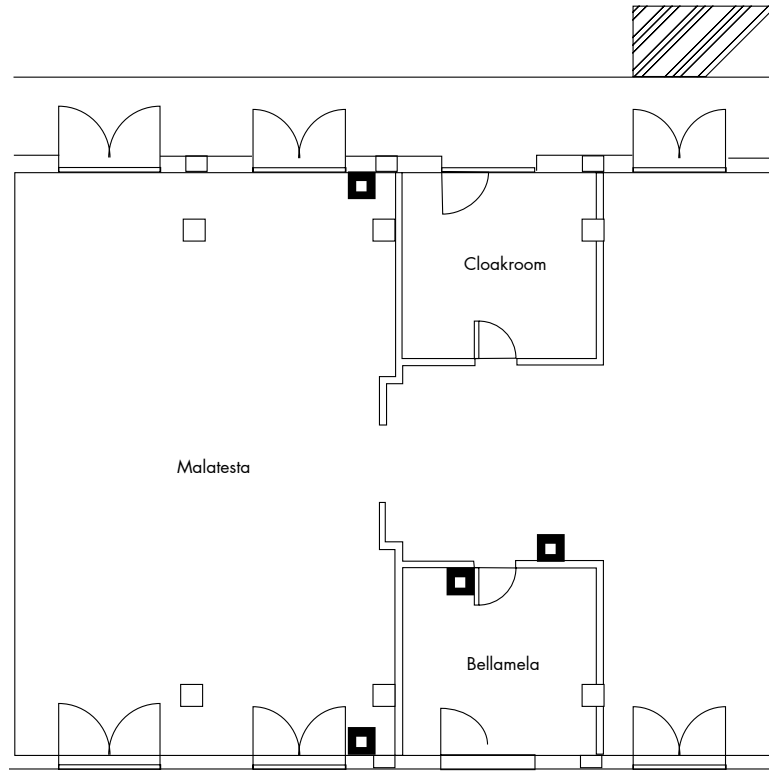

GOOD TO KNOW

- "Pillowow" the choice of the preferred pillow.
- Lounge bar open 24/7.
- Ample outdoor and sheltered parking free of charge.

PIANO TERRA
GROUND FLOOR

ATTREZZATURE STANDARD GRATUITE / FREE STANDARD MEETING EQUIPMENTS