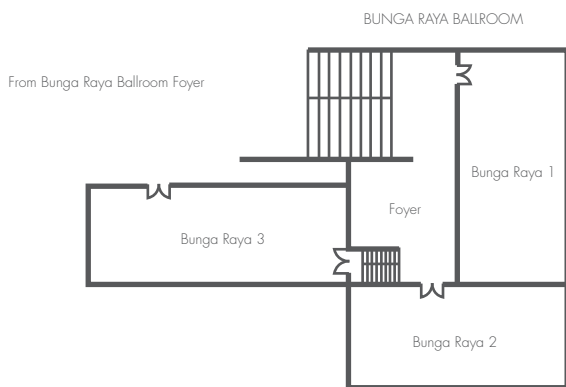

MEETING & CONVENTION

Let our dedicated convention and event specialists orchestrate your meetings and functions with seamless and impeccable service. The Bunga Raya Grand Ballroom measures 6,920 sq ft and is able to accommodate up to 650 persons theatre style. Equipped with state-of-the-art audio visual facilities, the ballroom can be partitioned into four separate rooms.

Meanwhile smaller scale meetings are adequately catered for, with another four function rooms of varying sizes. Additionally, there is also a VIP holding room for important guests and dignitaries.

Function Room Dimension Capacity

FUNCTION ROOM	Theatre	Classroom	Hollow Square	U-Shape	Uji Shape	Standing Cocktail	Round Table	Floor Space (sq ft)	Dimension (m)	Height (ft)
Bunga Raya Grand Ballroom	650	320	120	160	200	720	400	6,920	146 (L) x 47 (W)	20
Bunga Raya Hall 1	140	60	38	40	N/A	160	120	2,097	41 (L) x 47 (W)	20
Bunga Raya Hall 2	100	50	34	32	N/A	120	80	1,363	31 (L) x 40 (W)	20
Bunga Raya Hall 1 & 2	240	100	48	70	86	260	200	3,460	73 (L) x 47 (W)	20
Bunga Raya Hall 1 & 2 & 3	320	160	60	80	100	360	280	4,823	104 (L) x 40 (W)	20
Bunga Raya Hall 3	100	50	34	32	N/A	120	80	1,363	31 (L) x 40 (W)	20
Bunga Raya Hall 3A	140	60	38	40	N/A	160	120	2,097	41 (L) x 47 (W)	20
Bunga Raya Hall 3 & 3A	240	100	48	70	86	260	200	3,460	72 (L) x 40 (W)	20
Bunga Raya Hall 2 & 3 & 3A	320	160	60	80	100	360	280	4,823	104 (L) x 40 (W)	20
Bunga Raya 1	60	30	24	20	N/A	70	30	909	42 (L) x 20 (W)	8
Bunga Raya 2	60	30	24	20	N/A	70	40	909	42 (L) x 20 (W)	10
Bunga Raya 3	100	50	24	32	N/A	120	70	1,357	62 (L) x 19 (W)	8

Function Room Layout

BUNGA RAYA MEETING ROOMS