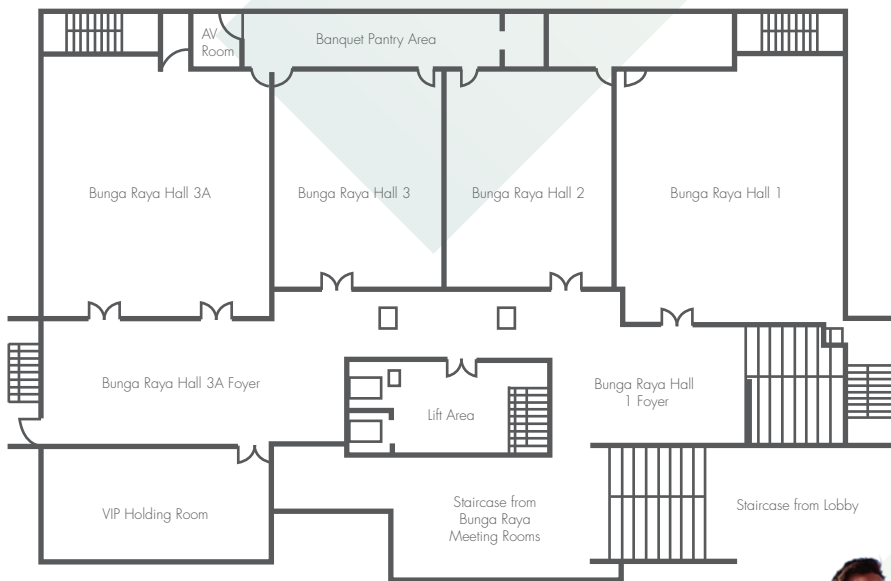

MEETING & CONVENTION

Let our dedicated convention and event specialists orchestrate your meetings and functions with seamless and impeccable service. The Bunga Raya Grand Ballroom measures 6,920 sq ft and is able to accommodate up to 650 persons theatre style. Equipped with state-of-the-art audio visual facilities, the ballroom can be partitioned into four separate rooms.

Meanwhile smaller scale meetings are adequately catered for, with another four function rooms of varying sizes. Additionally, there is also a VIP holding room for important guests and dignitaries.

Function Room Dimension Capacity

FUNCTION ROOM	Theatre	Classroom	Hollow Square	U-Shape	Uji Shape	Standing Cocktail	Round Table	Floor Space (sq ft)	Dimension (m)	Height (ft)
Bunga Raya Grand Ballroom	650	320	120	160	200	720	400	6,920	146 (L) x 47 (W)	20
Bunga Raya Hall 1	140	60	38	40	N/A	160	120	2,097	41 (L) x 47 (W)	20
Bunga Raya Hall 2	100	50	34	32	N/A	120	80	1,363	31 (L) x 40 (W)	20
Bunga Raya Hall 1 & 2	240	100	48	70	86	260	200	3,460	73 (L) x 47 (W)	20
Bunga Raya Hall 1 & 2 & 3	320	160	60	80	100	360	280	4,823	104 (L) x 40 (W)	20
Bunga Raya Hall 3	100	50	34	32	N/A	120	80	1,363	31 (L) x 40 (W)	20
Bunga Raya Hall 3A	140	60	38	40	N/A	160	120	2,097	41 (L) x 47 (W)	20
Bunga Raya Hall 3 & 3A	240	100	48	70	86	260	200	3,460	72 (L) x 40 (W)	20
Bunga Raya Hall 2 & 3 & 3A	320	160	60	80	100	360	280	4,823	104 (L) x 40 (W)	20
Bunga Raya 1	60	30	24	20	N/A	70	30	909	42 (L) x 20 (W)	8
Bunga Raya 2	60	30	24	20	N/A	70	40	909	42 (L) x 20 (W)	10
Bunga Raya 3	100	50	24	32	N/A	120	70	1,357	62 (L) x 19 (W)	8

Function Room Layout

BUNGA RAYA MEETING ROOMS