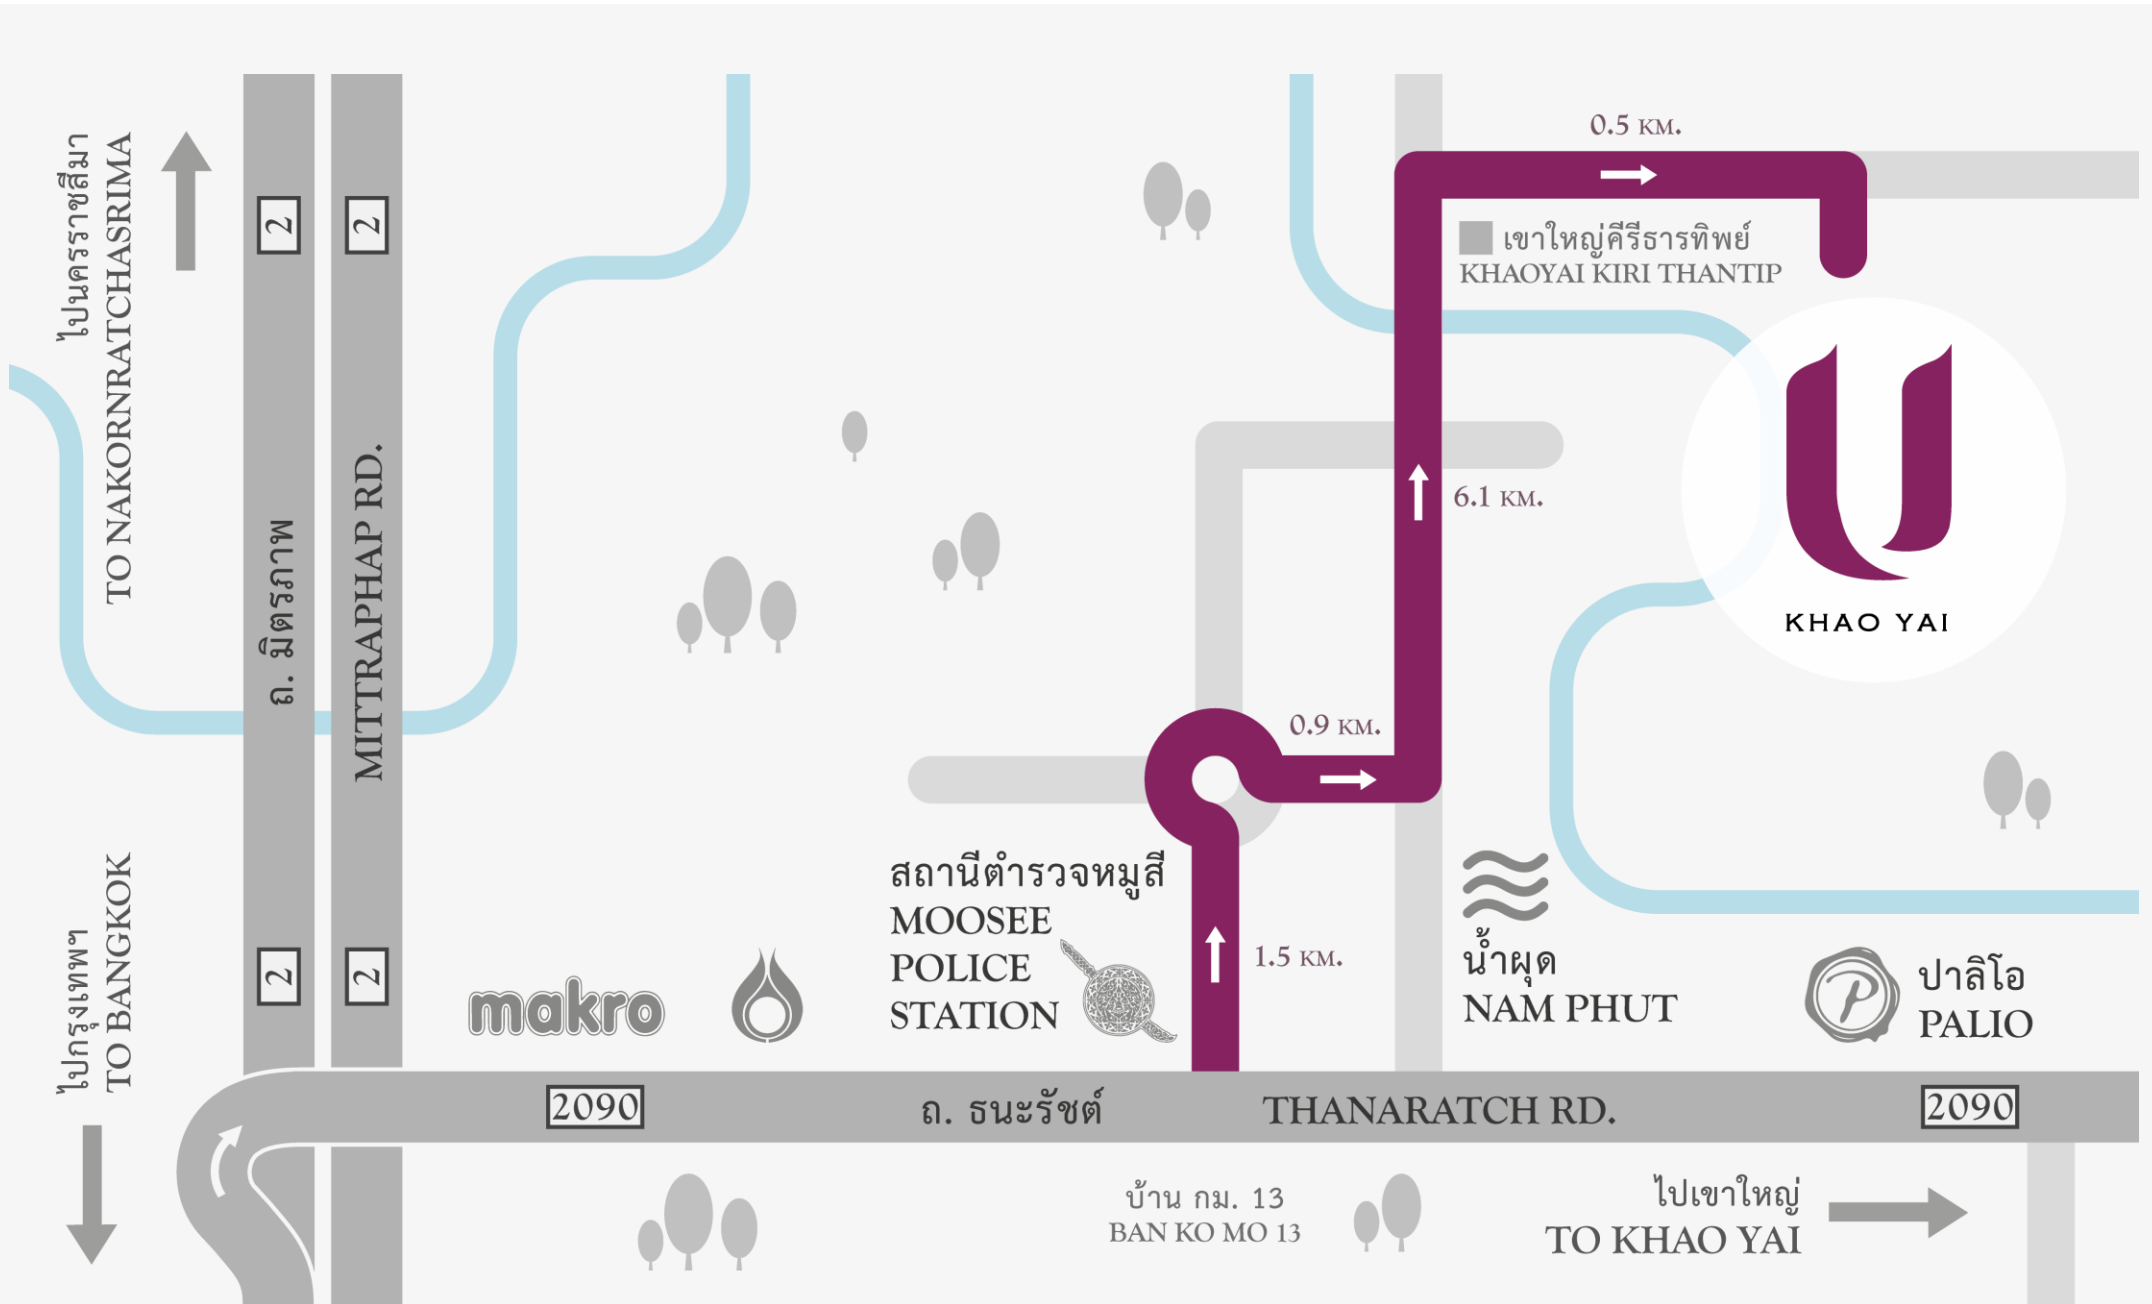

U KHAO YAI

MAP

U KHAO YAI

Superior (37 sqm.)

U KHAO YAI

Superior (37 sqm.)

U KHAO YAI

Superior Pool View (37 sqm.)

U KHAO YAI

Superior Pool View (37 sqm.)

U KHAO YAI

Superior Lake View (37 sqm.)

U KHAO YAI

Superior Lake View (37 sqm.)

U KHAO YAI

Deluxe Garden View (47 sqm.)