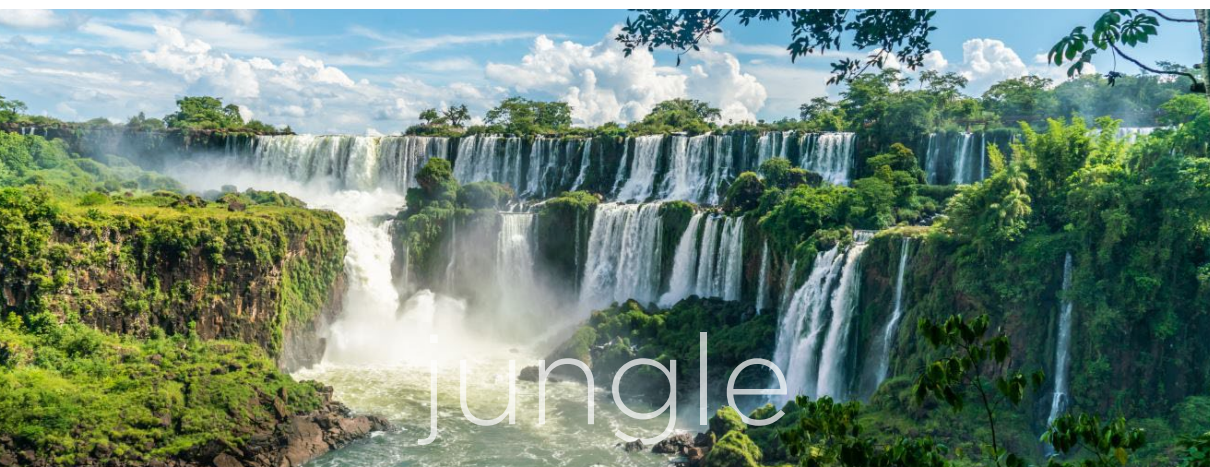

Grand moments to come at Recoleta Grand. **Coming soon.**

Chile

Paraguay

Brasil

Uruguay

# Argentina

**Iguazú Grand y Panoramic Grand**  
Puerto Iguazú

**Recoleta Grand**  
Buenos Aires

## Connectivity

 **Ministro Pistarini International Airport (EZE)**  
Distance: 60 minutes.

**Jorge Newbery Airport (AEP)**  
Distance: 25 minutes

 **Multiple land accesses**

 **ARiver access from Colonia, Montevideo or Punta del Este, Uruguay**