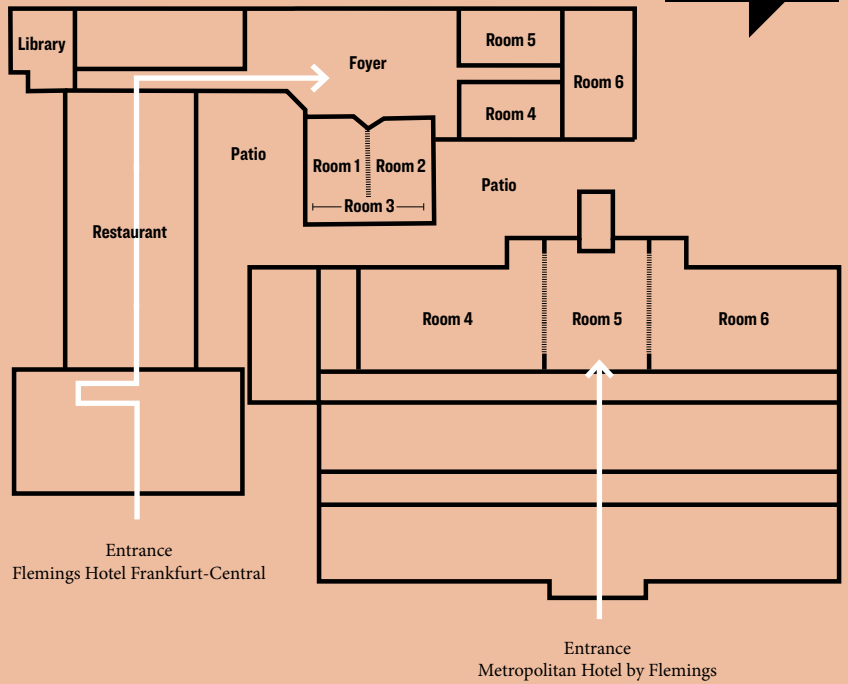

Service

Exclusive meeting concierge available for the duration of your stay / optional in-room dining / enhanced hygiene concept, the Flemings' Feel Safe Promise

**Total area:
956 m²**

BASEMENT

Meetings & Events

When booking both hotels, the maximum capacities are as follows, depending on the seating style:

- Classroom – 359 seats
- Theater – 772 seats
- Banquet – 361 seats
- Reception – 777 seats
- U-shaped – 282 seats
- Conference – 352 seats

Function rooms	Floor	Height	Surface area	Natural light	Classroom	Theater	Banquet	Reception	U-shaped	Conference style
Flemings Hotel Frankfurt-Central										
Library	B	3.50 m	32 m ²	ja	12	–	–	–	–	16
Room 1	B	3.50 m	63 m ²	ja	28	49	30	40	22	20
Room 2	B	3.50 m	63 m ²	ja	28	49	30	40	22	20
Room 3 (1+2)	B	3.50 m	126 m ²	ja	56	110	64	150	–	40
Room 4	B	3.50 m	58 m ²	ja	25	49	30	40	20	30
Room 5	B	3.50 m	58 m ²	nein	25	49	30	40	20	30
Room 6	B	3.50 m	91 m ²	ja	36	71	40	70	26	40
Hall 10 (4+5+6)	B	3.50 m	207 m ²	ja	–	–	80	160	–	–
Room 7	2	3.00 m	10 m ²	ja	–	–	–	–	–	4
Room 8	3	3.00 m	10 m ²	ja	–	–	–	–	–	4
Room 9	5	3.00 m	10 m ²	ja	–	–	–	–	–	4
Metropolitan Hotel by Flemings										
Room 1	GF	3.10 m	89 m ²	ja	35	77	34	70	28	24
Room 2	GF	3.10 m	116 m ²	ja	50	104	46	100	38	36
Room 3 (1+2)	GF	3.10 m	197 m ²	ja	95	170	75	167	54	70
Room 4	B	3.10 m	140 m ²	ja	60	124	54	120	45	45
Room 6	B	3.10 m	140 m ²	ja	60	124	54	120	45	45
Room 4+5+6	B	3.10 m	364 m ²	ja	135	323	142	300	118	114