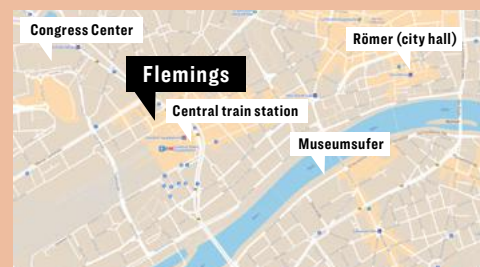

TWO HOTELS UNITED AS ONE

With 515 rooms and 14 meeting rooms holding up to 777 people in an area of 1,000 m², you get everything you need in one location!

The Metropolitan Hotel by Flemings and the Flemings Hotel Frankfurt Central are both centrally located, close to Frankfurt central train station. While each hotel has its own character, they are united by a common courtyard, and together make a prime location for large gatherings.

Cuisine

Generous regional breakfast buffet / 2 restaurants / bar / patio

Fitness & wellness

Sauna / relaxation area / fitness area

FLEMINGS
HOTELS

FLEMINGS HOTELS

Poststrasse 6-8
60329 Frankfurt am Main

Contact

Event sales: +49 69 37003-500
meetings@flemings-hotels.com
www.flemings-hotels.com

Mobility

For a fee, external parking garage with 365 parking spaces, price per day: €33 (hotel guests receive a one-time €5 discount at the hotel reception) / located right by the central train station

Distances

Central train station 0.1 km / Exhibition and Congress Center 1 km / Römer (city hall) 1.6 km / Museumsufer 2 km / freeway (A 648) 2.4 km / city center 4 km / Deutsche Bank Park 6 km / Frankfurt Airport (FRA) 10 km