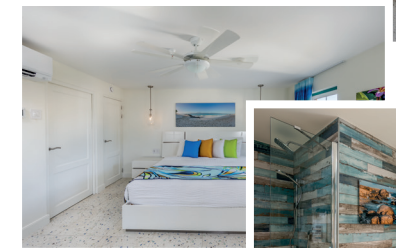

TWO BEDROOM SUITE

-  Beds: 1 King, 2 Single
-  Occupancy: 5
-  Room Size: 1,088 Sq Ft
-  View: Ocean view

This 1,088 square feet area is ideal for families, couples, or friends who prefer shared accommodations.

YOUR IDEAL VACATION STARTS HERE!

Enjoy a cozy stay just steps from award-winning Eagle Beach.

SUPERIOR STUDIO

- Beds: 1 King
- Occupancy: 2
- Room Size: 341 Sq Ft
- View: Pool or Ocean view

Experience true luxury with our Superior Studio. This spacious studio offers a comfortable king-sized bed, a convenient kitchenette, and either a serene pool view or breathtaking sea views from your private terrace. All of our Superior Studio suites are conveniently located on the ground floor for easy access.

MANOR STUDIO

- Beds: 1 Queen
- Occupancy: 2
- Room Size: 195 - 361 Sq Ft
- View: Courtyard

Located on the ground, second, or third floor, each Manor Studio comes equipped with a queen-sized bed, kitchenette, bathroom with shower, and courtyard view.

ONE BEDROOM SUITE

- Beds: 1 King
- Occupancy: 2
- Room Size: 770 Sq Ft
- View: Ocean view

This 770 sq. ft. suite offers a spacious accommodation with a separate bedroom, king-sized bed, connecting bathroom with shower, fully equipped kitchen, dining area, and living area with a pull-out sofa bed for two. The suite also features front and back entrances, and a private terrace with a scenic pool or ocean view.