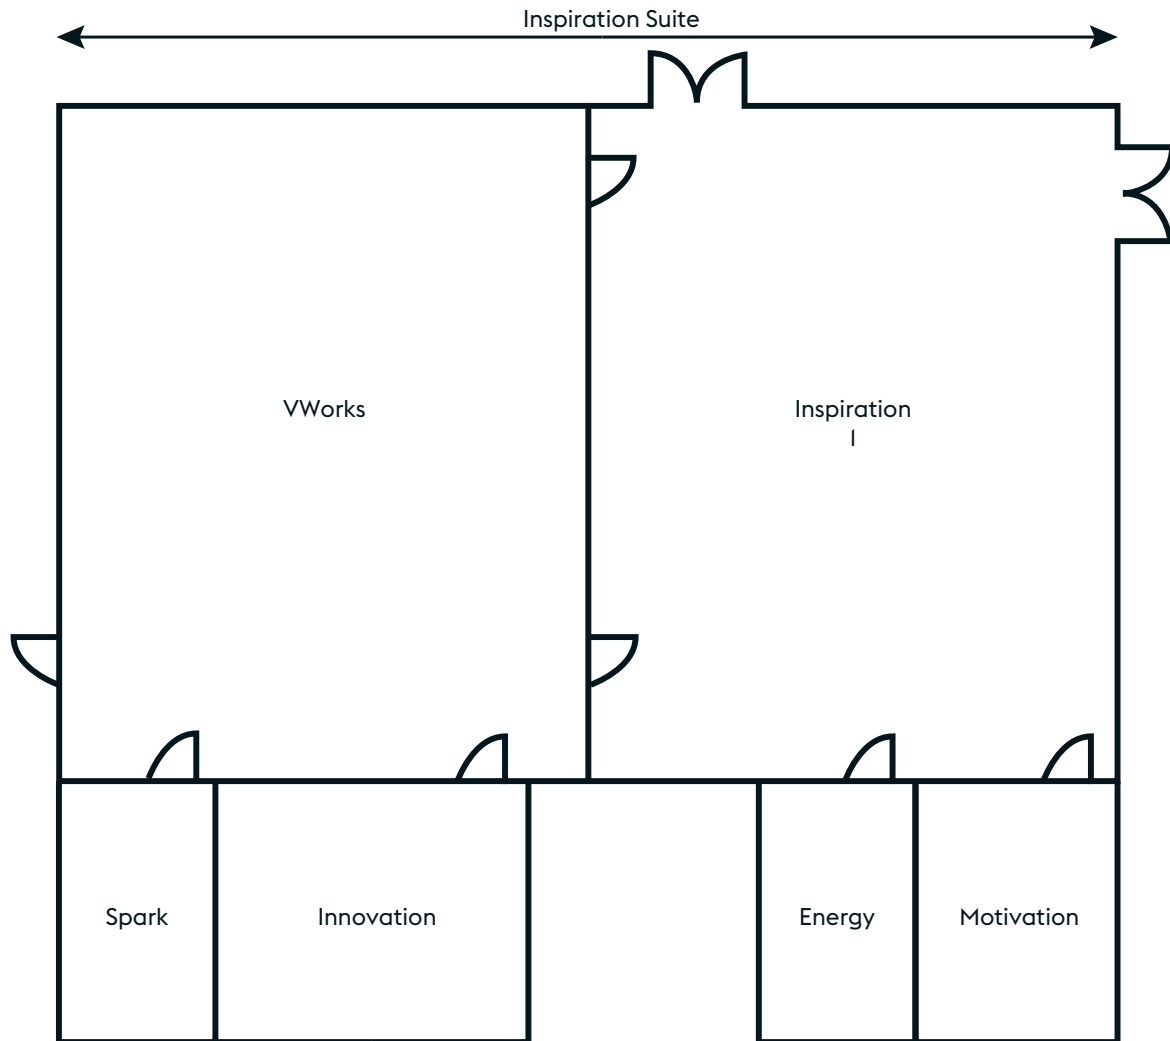

MEETING, EVENTS AND BANQUETING

FLOOR PLAN

Room name	THEATRE	U-SHAPE	BOARDROOM	CLASSROOM	CABARET	BANQUETING	MAX HEIGHT	MAX LENGTH	MAX WIDTH
Inspiration Suite	300	40	24	120	130	180	2.9	26.2	13
Inspiration I	160	40	24	80	80	80	2.9	12.5	13
VWorks	80	20	20	30	36	40	2.9	12.3	13
Motivation	30	-	20	-	-	-	2.7	8	4
Energy	-	-	8	-	-	-	2.7	4	4
Spark Meeting Pod	-	-	6	-	-	-	2.1	3.1	2.9
Innovation Meeting Pod	-	-	10	-	-	-	2.1	5.1	2.9