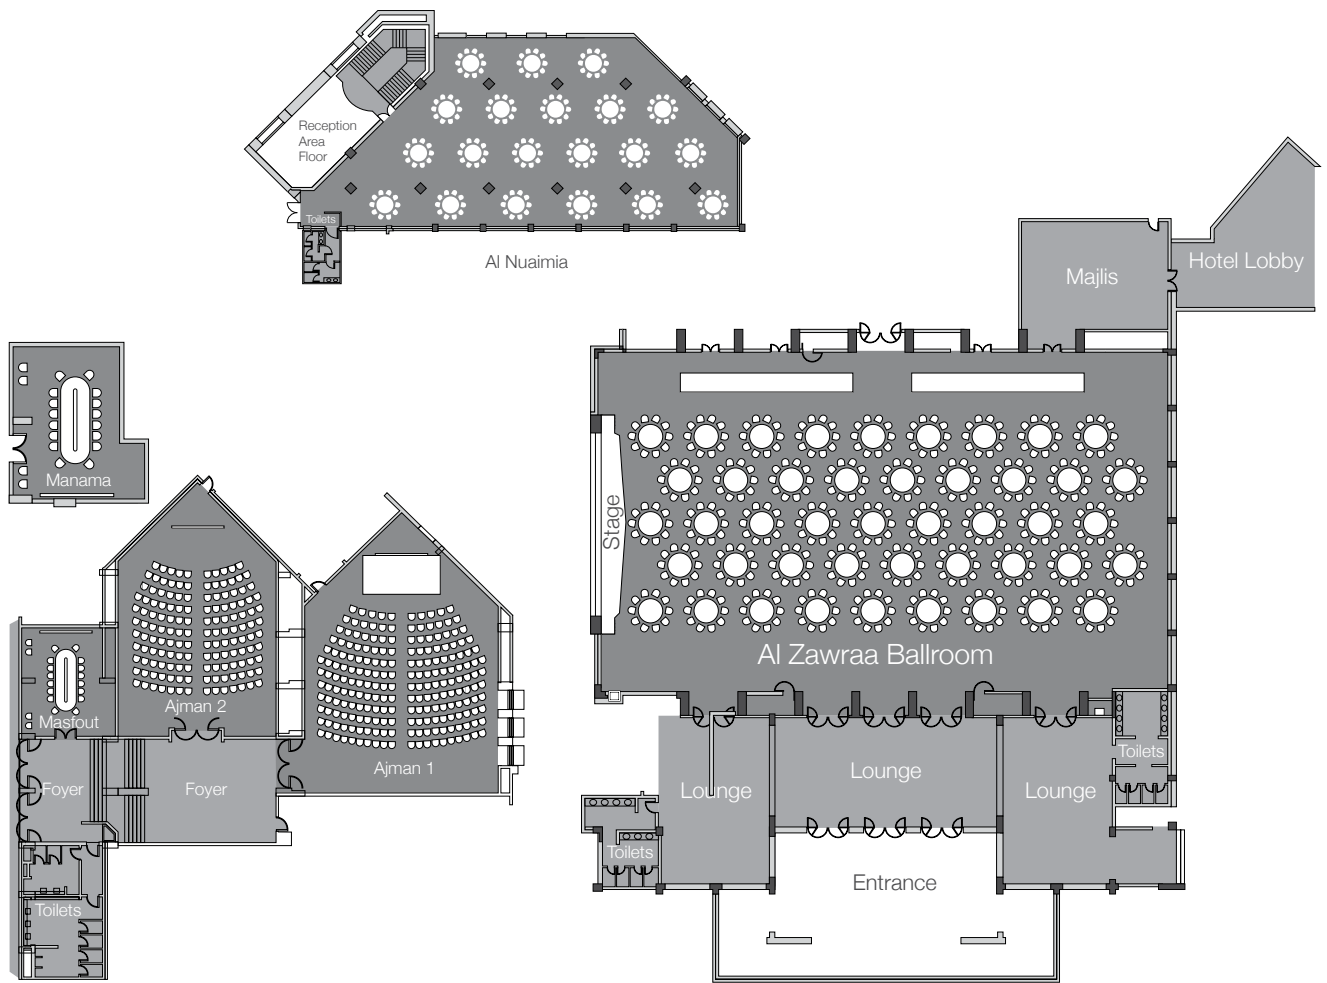

# Venues

Indoor Venues	m <sup>2</sup>	Height (m)	Theatre	Classroom	Banquet	Cocktail	U-Shape	Boardroom
Al Zawraa Ballroom 1/Stage	310/120	6.6	300	100	200	250	60	64
Al Zawraa Ballroom 2	310	6.6	280	90	160	200	60	60
Al Zawraa Ballroom 3	380	6.6	300	100	200	300	60	64
Al Zawraa Ballroom 1, 2, 3	1,100	6.6	1,200	350	800	1,200	-	-
Al Nuaimia	465	3.5	200	60	300	350	60	60
Ajman Meeting Room 1	200	3.0	200	90	130	160	50	60
Ajman Meeting Room 2	160	3.0	150	60	100	120	45	60
Masfout Boardroom	50	2.6	-	-	-	-	-	14
Manama Boardroom	54	2.25	-	-	-	-	-	14

Outdoor Venues	m <sup>2</sup>	Height (m)	Theatre	Classroom	Banquet	Cocktail	U-Shape	Boardroom
Panoramic Lawn	1,600	-	900	300	1000	800	80	80
Blazon Lawn	1,100	-	900	200	500	600	80	60
Palm Lawn	720	-	-	-	250	350	40	-
Beach Patio	350	-	150	100	220	350	50	40
Laguna Lawn	750	-	300	-	250	350	50	-