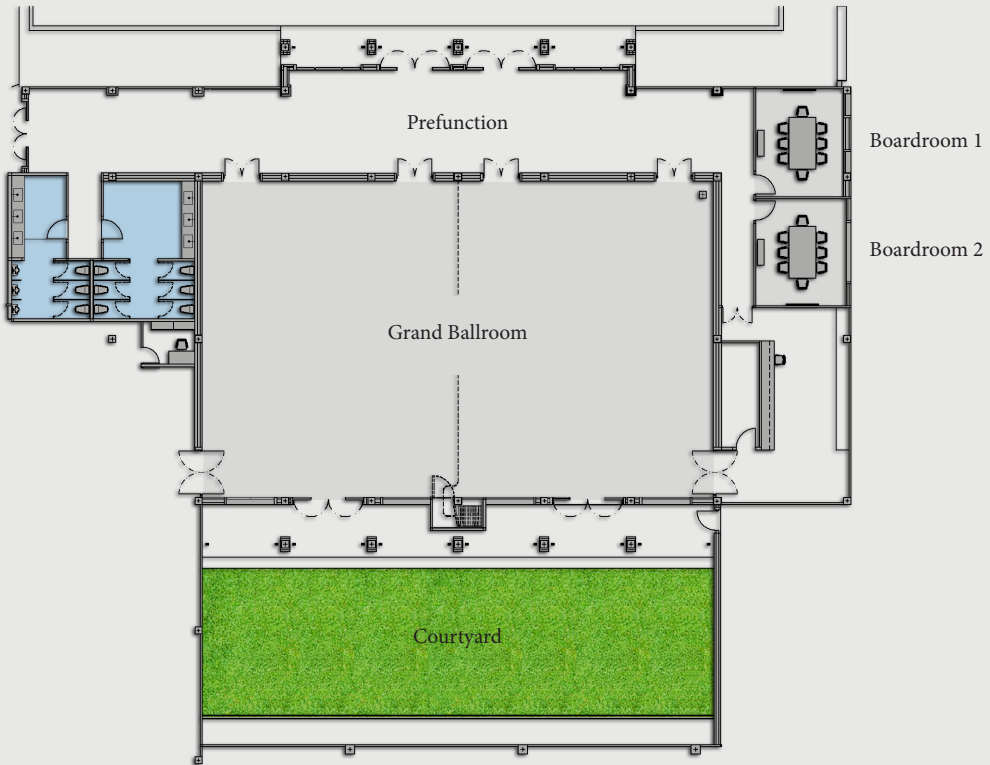

FROM CONCEPT
TO CREATION

SATHORN
BANGKOK

UNCOMPLICATED. INSPIRING. YOU.

Floorplan

Capacity

| Venue | Sq.m. | Dimensions (m) | Classroom | Theatre | I Shape | U Shape | Hollow | Banquet | Reception |
|----------------|-------|-----------------|-----------|---------|---------|---------|--------|---------|-----------|
| Grand Ballroom | 346 | 14.7 x 23.6 x 5 | 200 | 450 | 80 | 80 | 80 | 200 | 350 |
| Ballroom 1 | 173 | 11.8 x 14.6 x 5 | 100 | 150 | 30 | 30 | 30 | 100 | 150 |
| Ballroom 2 | 173 | 11.8 x 14.6 x 5 | 100 | 150 | 30 | 30 | 30 | 100 | 150 |
| Boardroom 1 | 20 | 4 x 5 x 3.5 | n/a | n/a | 8 | n/a | n/a | n/a | n/a |
| Boardroom 2 | 20 | 4 x 5 x 3.5 | n/a | n/a | 8 | n/a | n/a | n/a | n/a |

U Sathorn Bangkok is located in a sedate area of Sathorn where nature's beauty shines through one of the busiest districts of Bangkok. Its unique location and atmosphere make it the perfect venue for a constructive meeting, corporate event or gorgeous one-of-a-kind wedding. The grand ballroom and meeting rooms are set in a separate building with a covered walkway from the lobby, giving you easy access to the rest of the hotel's facilities. In addition, the availability of a private lawn area allows for an alluring outdoor twist to the day's agenda. Whatever kind of event you're planning, U Sathorn Bangkok is sure to provide you and your guests with an unforgettable experience.