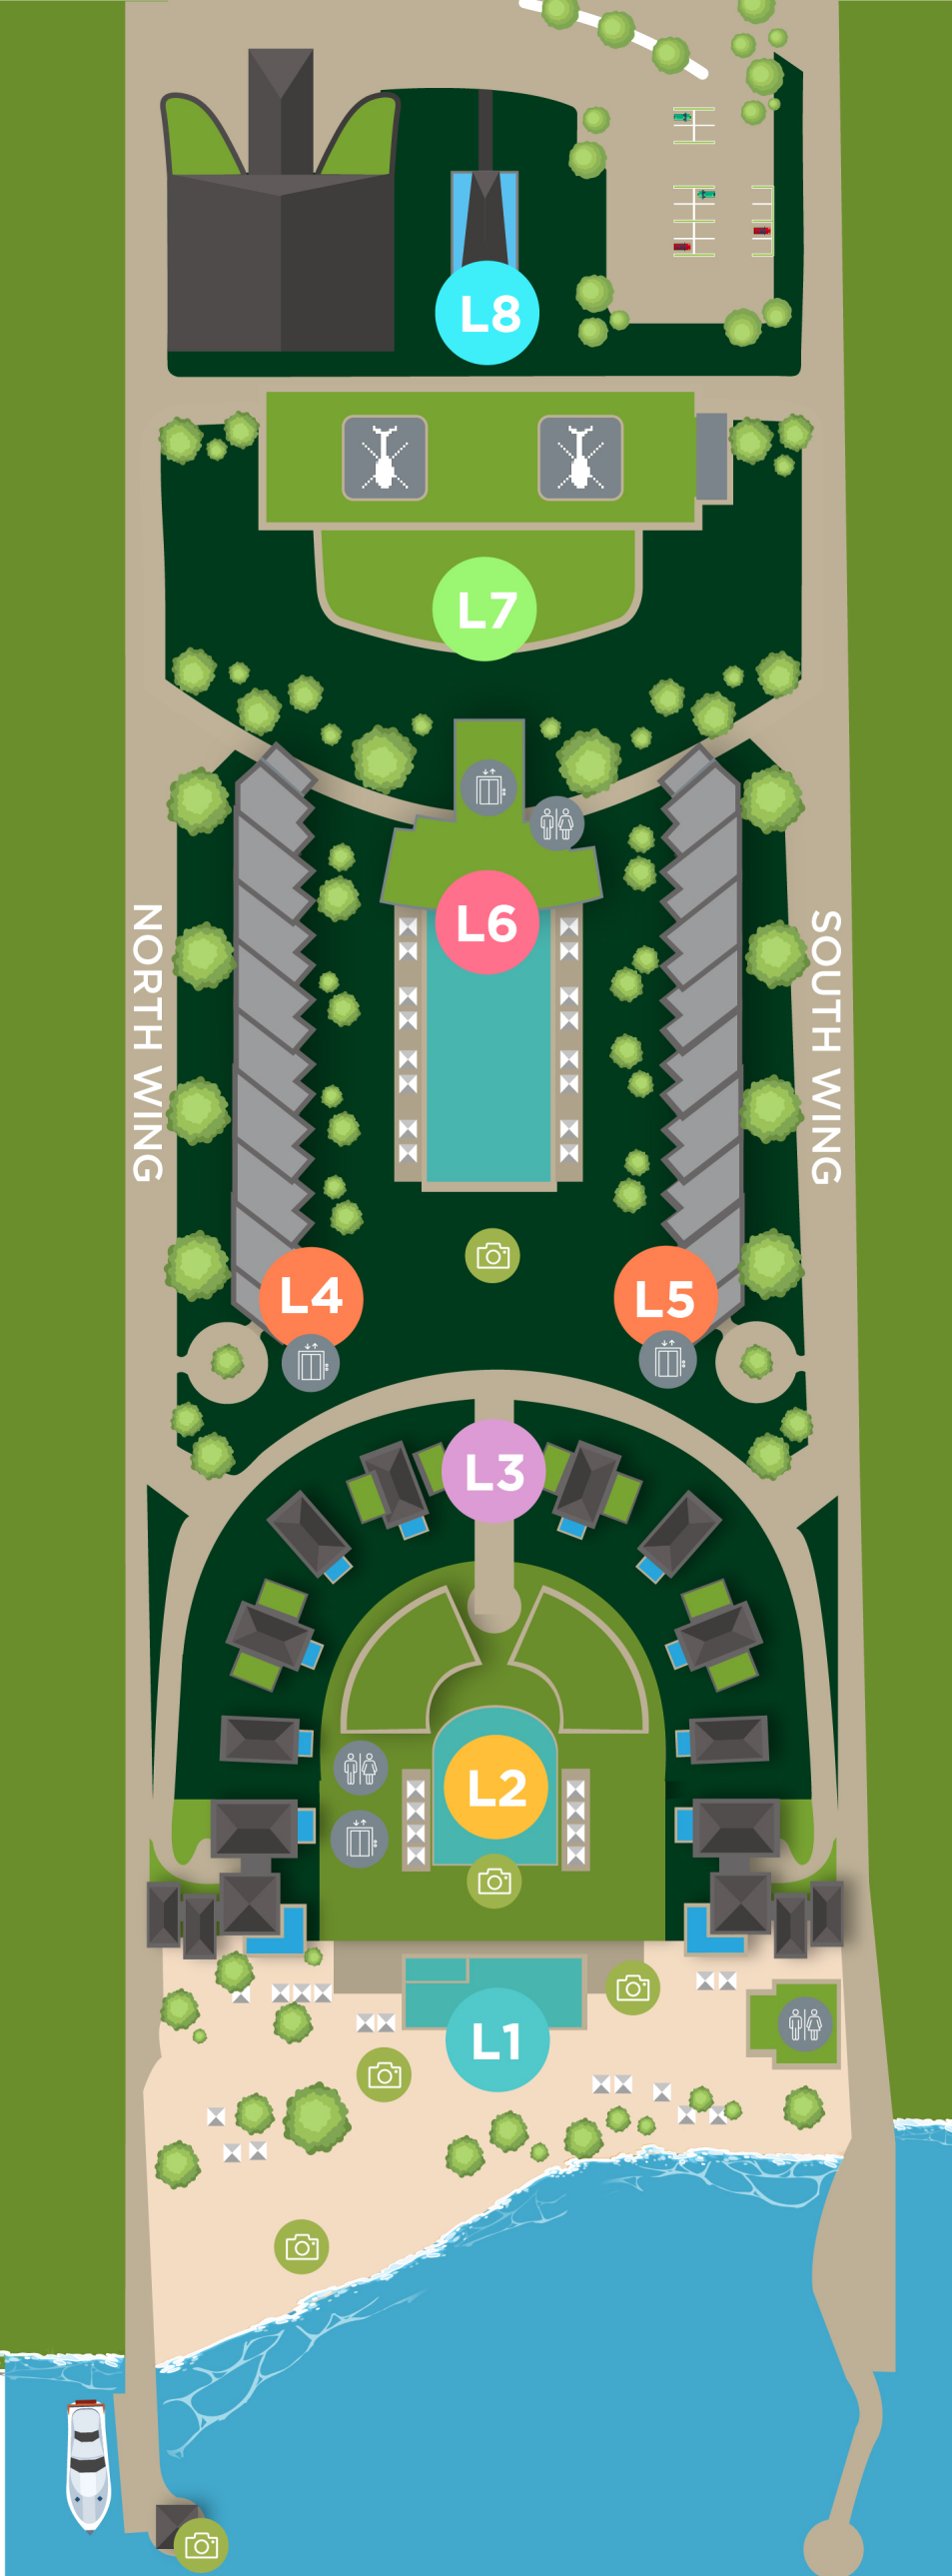

DISCOVERY SAMAL

RESORT GUIDE

L8

Guest Services

- Chapel

Meeting and Events

- Samal Grand Ballroom
- Taclobo (VIP Room 1)
- Derasa (VIP Room 2)

Parking Area

L7

Guest Services

- Helipads

Premiere Pavilion

- Premiere Junior Suite
- Premiere One Bedroom Suite
- Grand Signature Suite

L6

Meeting and Events

- The Shoreline

1 RESTROOM

Suites

- Samal Suite

1 LIFT

Recreation and Wellness

- Hotel Pool

L4

Suites

MAIN LOBBY

Food and Beverage

- Morning Catch
- Haribar Lounge

1 RESTROOM

Guest Services

- Jetty Port
- Concierge
- Front Desk
- Prayer Rooms

1 LIFT

Recreation and Wellness