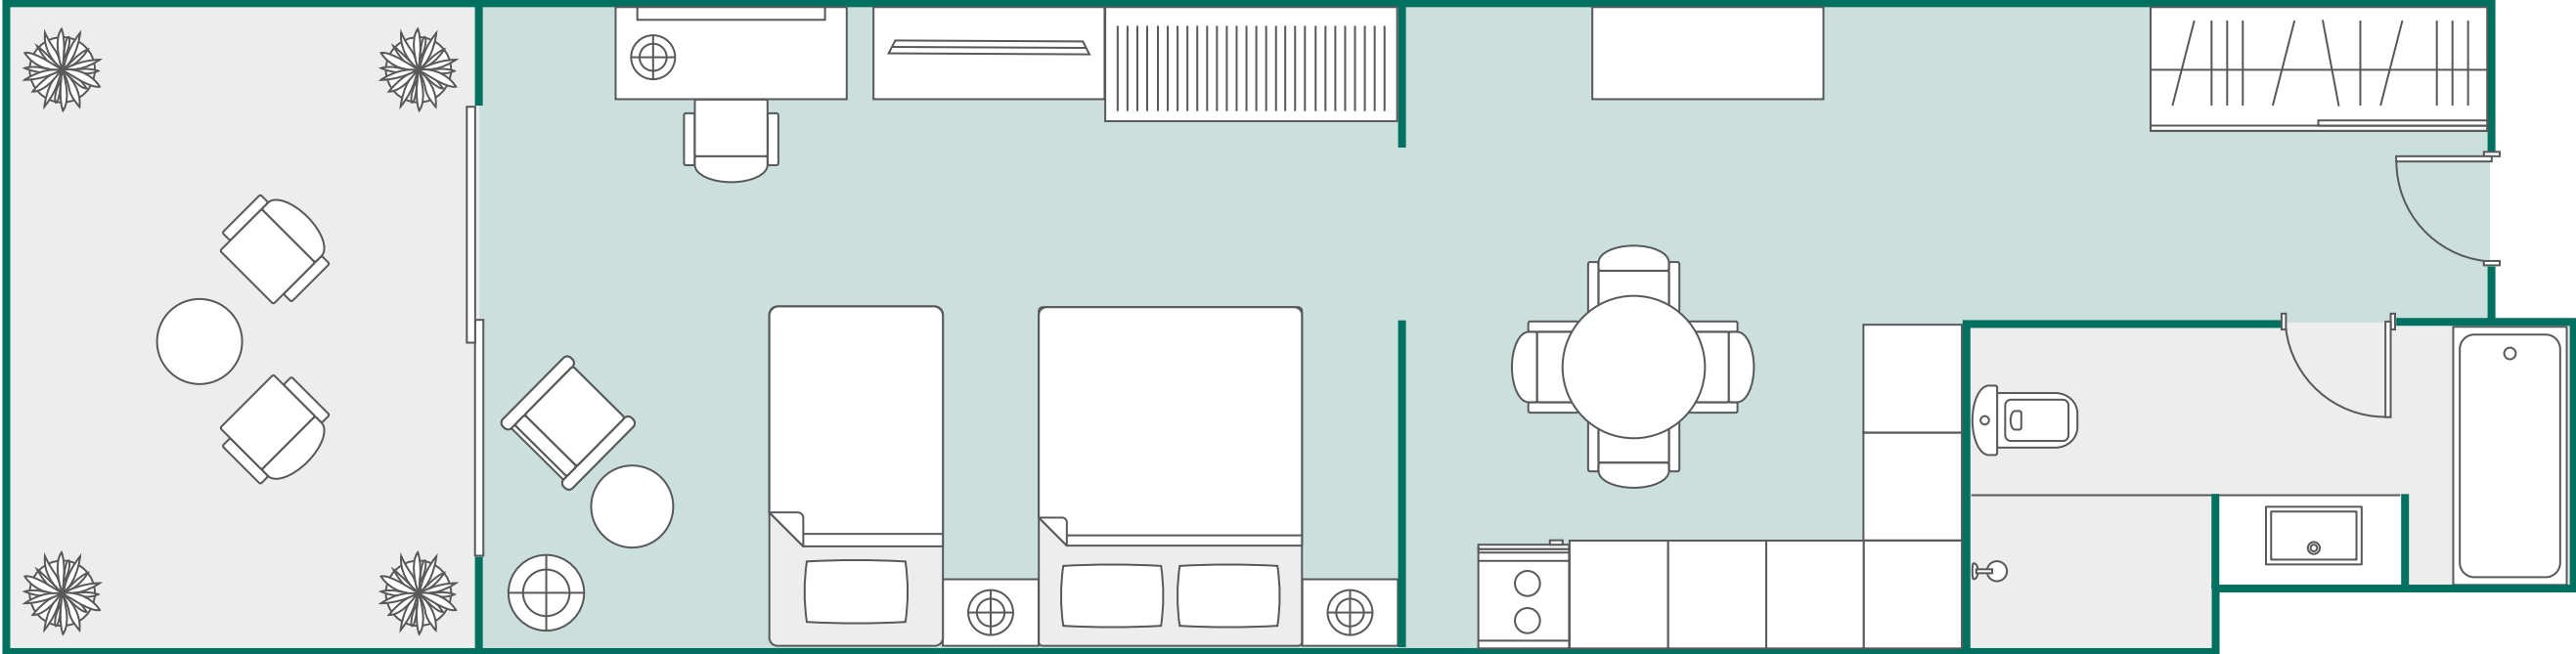

SUNWAY HOTEL PHNOM PENH - EXECUTIVE SUITE KING PLUS ROOM

Room Size: 69 sqm

All room layout plans contained herein are for reference only and shall not constitute any warranty whether expressly or implicitly. The room layout plans used are for illustrative and general indication purpose only and are not intended to express the specific layouts and dimensions of the hotel's guestrooms. Each room layout serves only as guidance and do not necessarily represent the final and/or the assigned guestroom.