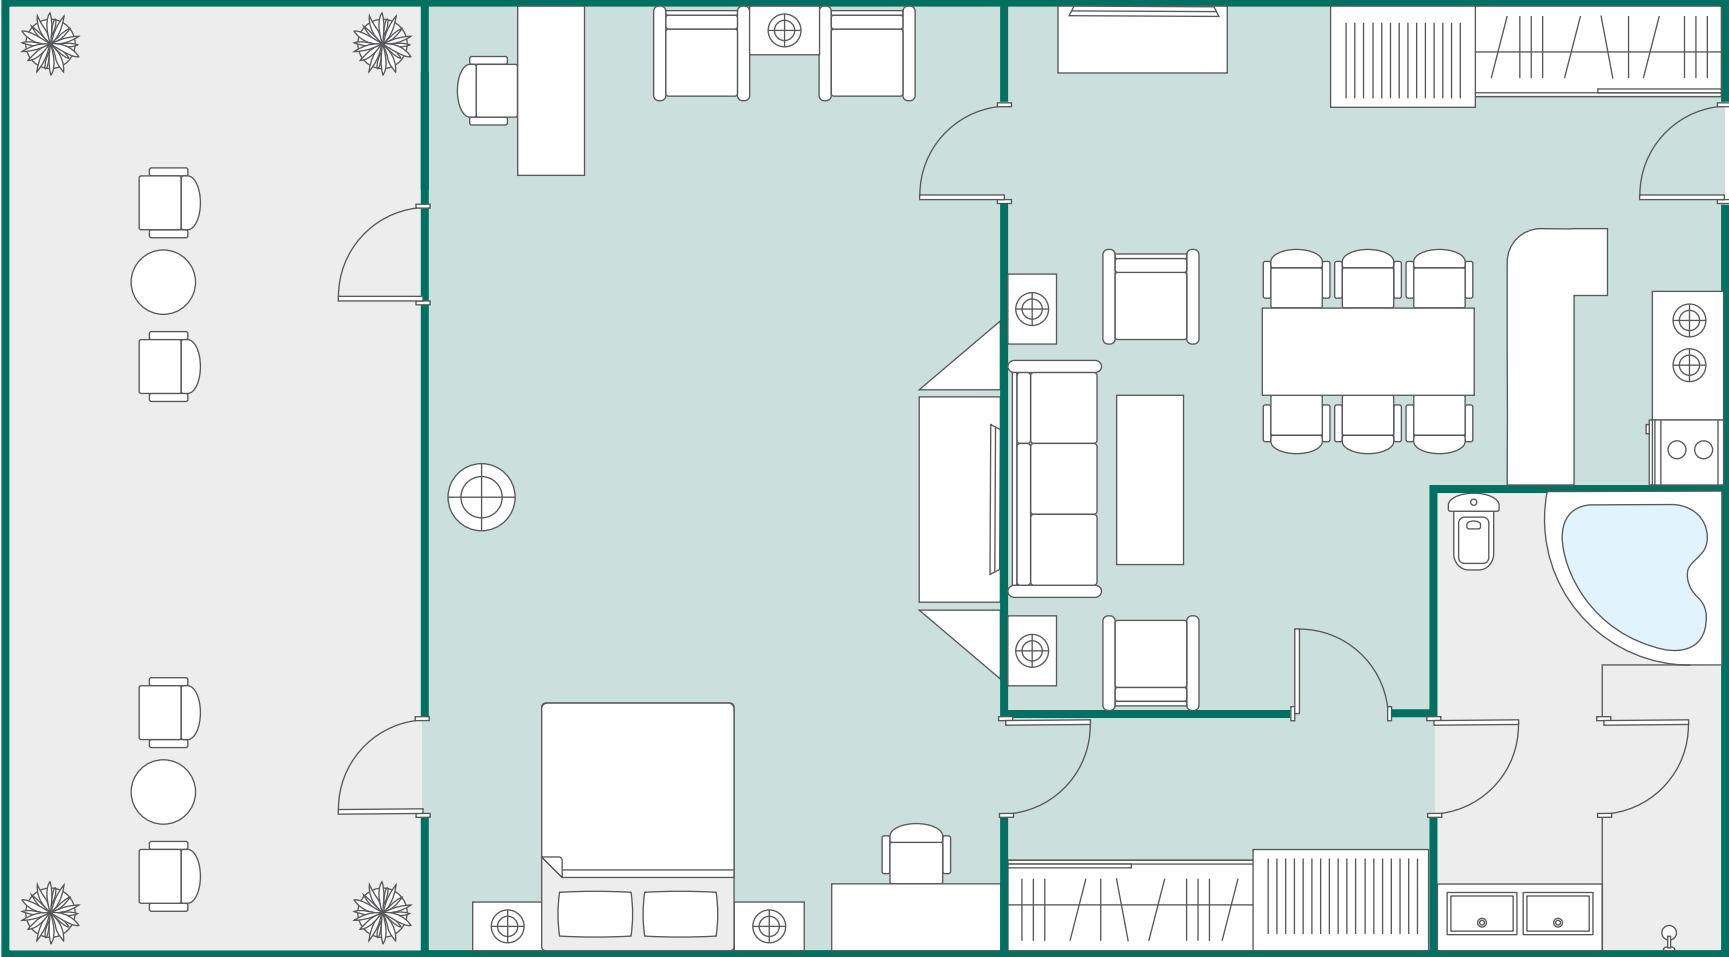

SUNWAY HOTEL PHNOM PENH - PRESIDENTIAL SUITE

Room Size: 103 sqm

All room layout plans contained herein are for reference only and shall not constitute any warranty whether expressly or implicitly. The room layout plans used are for illustrative and general indication purpose only and are not intended to express the specific layouts and dimensions of the hotel's guestrooms. Each room layout serves only as guidance and do not necessarily represent the final and/or the assigned guestroom.