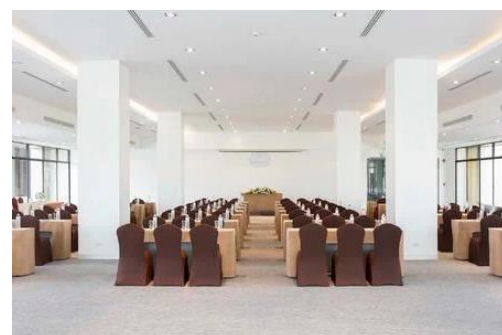

Opening Hours

06.00 - 20.00 hrs. (Last order 19.30 hrs.)

Splash Restaurant

A unique setting with stylish modern interior design located on ground floor adjacent to a swimming pool serve all-day dining with an international twist for lunch and dinner.

Opening Hours

06.00 - 22.00 hrs. (Last order 21.30 hrs.)

Weddings

Celebrate your special day with Eastin Thana City Golf Resort Bangkok

Let our team of professionals create a uniquely memorable and personal wedding for you and your guests. Whether you dream of a grand gala affair or a more intimate gathering, we invite you to explore all the possibilities for your perfect day. Enquire about our romantic wedding venues and packages.

Conferences & Events

Eastin Thana City Golf Resort offers a range of venues in Thana City Country Club suitable to host a wide variety of events including, conferences, meetings, social gatherings and more. All our facilities are fully equipped with cutting edge audio visual and other equipment for perfect events. Our experienced team can plan and organise your event with the right choice of menu to suit your individual requirements to guarantee a successful and productive occasion.