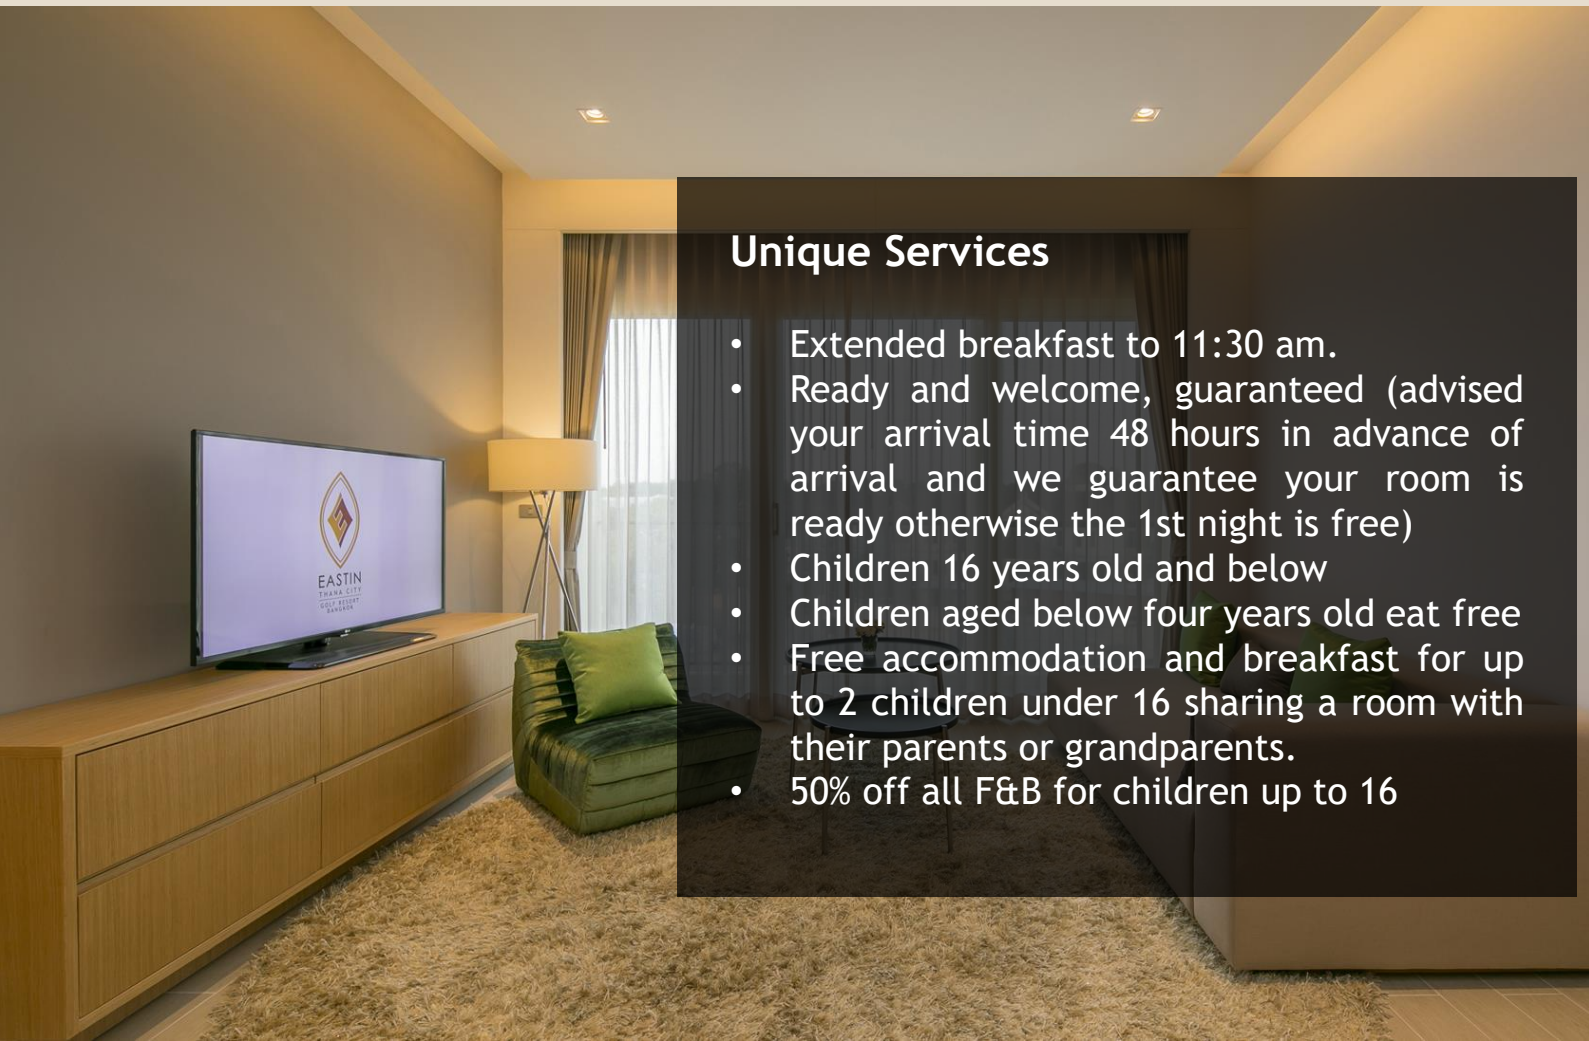

Superior Premium

Superior Premium rooms are designed with deluxe comfort in mind and are equipped with a full range of amenities.

Superior Golf Course View

Superior Golf Course View rooms are designed with deluxe comfort in mind and feature luxury bedding and a full range of amenities.

One Bedroom Suite

A suite is designed in luxury comfort with full amenities with spacious living space, private garden balcony and separated dining area with pantry.

One Bedroom Golf Course View Suite

One Bedroom golf course view suite at Eastin Thana City Golf Resort Bangkok offers rooms that are designed in luxury comfort with full amenities with spacious living space and spectacular views of the Greg Norman designed golf course.

Two Bedroom Family Suite

A suite is designed in luxury comfort with full amenities with spacious living space, private garden balcony and separated dining area with pantry. A suite has separated shower stall and bathtub for the main master bedroom.

Unique Services

- Extended breakfast to 11:30 am.
- Ready and welcome, guaranteed (advised your arrival time 48 hours in advance of arrival and we guarantee your room is ready otherwise the 1st night is free)
- Children 16 years old and below
- Children aged below four years old eat free
- Free accommodation and breakfast for up to 2 children under 16 sharing a room with their parents or grandparents.
- 50% off all F&B for children up to 16