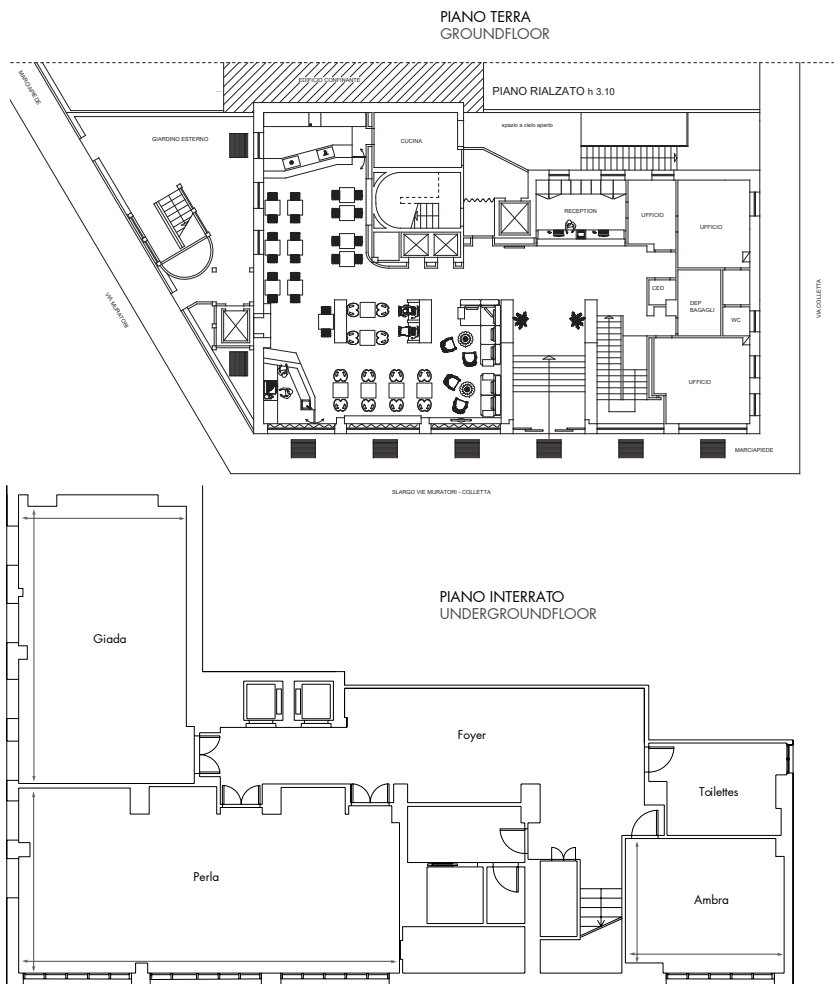

ATTREZZATURE STANDARD GRATUITE / FREE STANDARD EQUIPMENT

Lavagna a fogli mobili / Flipchart   Blocco note e penna / Stationary
Schermo / Screen   Hospitality desk / Hospitality desk

SERVIZI SU RICHIESTA / SERVICES ON REQUEST

Referente congressuale in loco / Meeting specialist on site   Traduzione simultanea / Simultaneous translation   Allestimenti floreali / Flower decorations
Servizio segreteria / Secretary service   Business centre / Business centre   Assistenza Tecnica / Technical Assistance
Servizio hostess / Hostesses   Servizi fotografici / Photo service

ATTREZZATURE SU RICHIESTA / MEETING EQUIPMENTS ON REQUEST

Videobeam (videoproiettore collegabile a PC con grande schermo) / LCD projector   Schermo gigante (a partire da 2x2 mt) / Wide screen   Proiezione diapositive / Slide projector
Videoconferenza / Videoconferencing   Puntatore laser / Laser Marker   Registrazione audio / Audio Recording

UNA HOTELS Hotel Mediterraneo Milano	Teatro Theatre		Scuola Classroom		Tavolo a U U shape		Tavolo unico Board room		Banchetti Banquets		Cocktail Cocktail		Dimensioni Dimensions	Altezza Height	m² m²	Luce Light
	Standard	Social distancing	Standard	Social distancing	Standard	Social distancing	Standard	Social distancing	Standard	Social distancing						
Perla	49	23	30	20	30	16	30	18	50	-	70	-	12,1x5,9	3	70	✓
Giada	32	20	20	15	20	10	22	12	30	-	50	-	5,3x8,8	3	45	✓
Ambra	14	6	6	5	6	5	8	5	-	-	-	-	5x3,9	3	20	✓

Standard space capacity

Social distancing space capacity