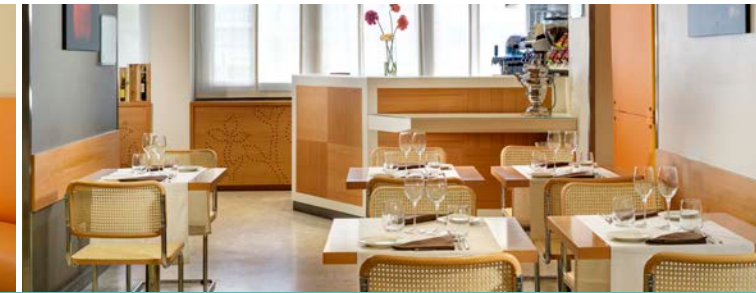

Centro città
Centro città

Linate (LIN) - 5 km
Linate (LIN) - 5 km

MiCo/Fiera Milano City - 7,5 Km
MiCo/Fiera Milano City - 7,5 Km

Milano Centrale - 4 km
Milano Rogoredo - 4 km

Linea Gialla fermata Porta Romana - 50 mt
Yellow Line Porta Romana Station - 50 mt

PUNTI DI FORZA

- Hotel in posizione centrale, in un quartiere vivace, a soli 50 metri dalla fermata della metropolitana e a pochi minuti dalla stazione ferroviaria di Milano Rogoredo.
- Nel 2012, un importante intervento di restyling ha coinvolto le camere e le aree comuni.
- Accesso Internet Wi-Fi.

BUONO A SAPERSI

- Di fronte all'hotel, Terme Milano con possibilità di usufruire dei servizi a speciali condizioni.
- Parcheggio convenzionato adiacente all'hotel.
- "Pillowow" scelta della tipologia di cuscino preferita.

KEY FEATURES

- The hotel is located centrally in a lively part of the city and only 50 metres from the underground stop and a few minutes from the Milano Rogoredo train station.
- All rooms and common areas restyled and renovated in 2012.
- Free internet access.

GOOD TO KNOW

- Guests can enjoy special conditions at Terme Milano wellness centre located in front of the hotel.
- Discounted parking beside the hotel.
- "Pillowow" the choice of the preferred pillow.