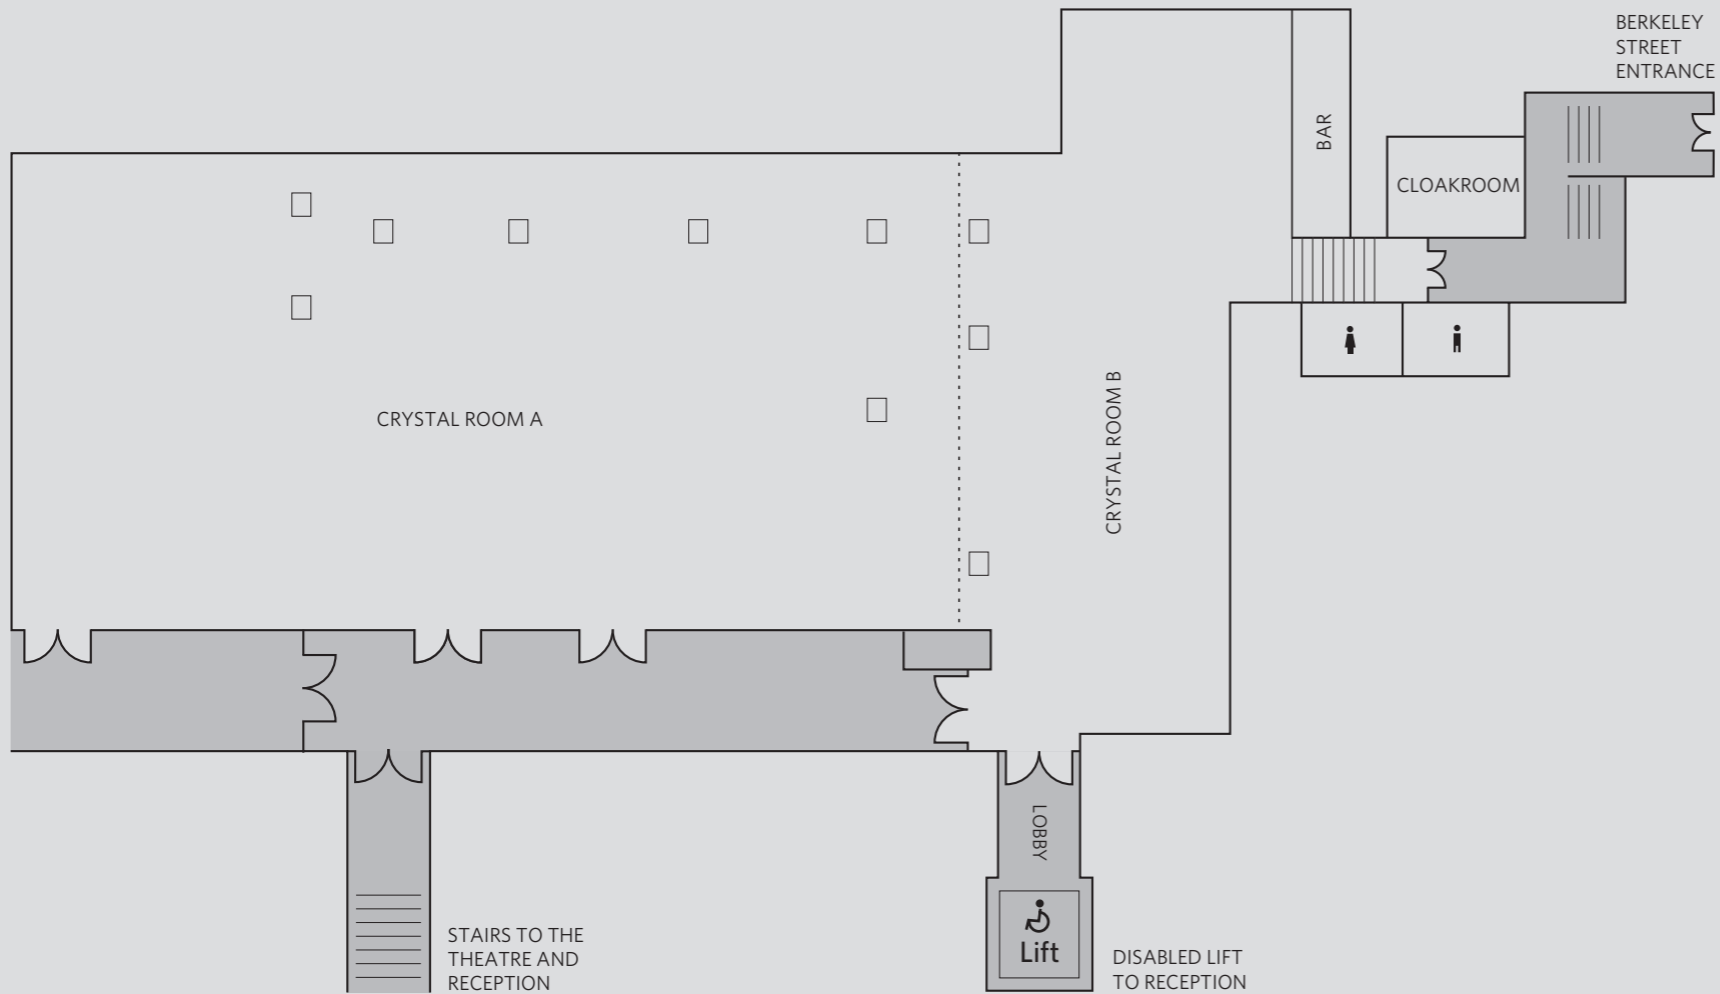

CRYSTAL ROOM

THE CRYSTAL ROOM OFFERS

- UP TO 300 THEATRE STYLE OR 220 FOR DINNER
- DESIGN FEATURES INCLUDE BRONZE AND LACQUERED WALLS AND A BACCARAT CHANDELIER
- PRIVATE ENTRANCE ON BERKELEY STREET OR VIA MAIN LOBBY PRIVATE BAR
- PRIVATE ACCESS TO MAY FAIR BAR
- PRIVATE CLOAKROOM
- FULLY INTEGRATED AV AND LIGHTING SYSTEM

A. THEATRE STYLE
UP TO 300 SEATS

B. LUNCH/DINNER
UP TO 220 SEATED