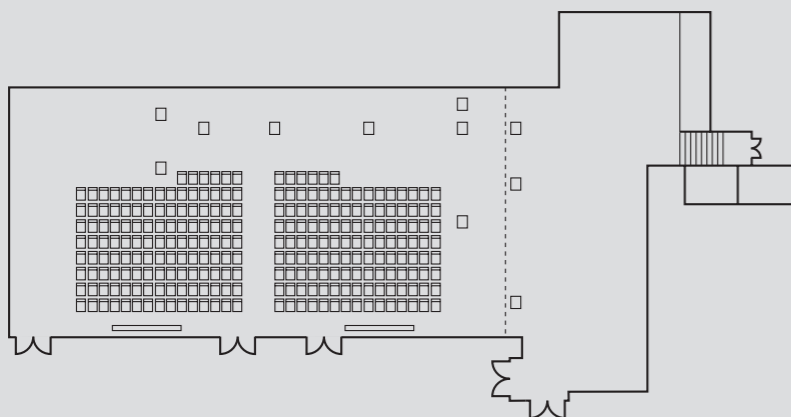

CRYSTAL ROOM

THE CRYSTAL ROOM OFFERS

- UP TO 300 THEATRE STYLE OR 220 FOR DINNER
- DESIGN FEATURES INCLUDE BRONZE AND LACQUERED WALLS AND A BACCARAT CHANDELIER
- PRIVATE ENTRANCE ON BERKELEY STREET OR VIA MAIN LOBBY PRIVATE BAR
- PRIVATE ACCESS TO MAY FAIR BAR
- PRIVATE CLOAKROOM
- FULLY INTEGRATED AV AND LIGHTING SYSTEM

A. THEATRE STYLE
UP TO 300 SEATS

B. LUNCH/DINNER
UP TO 220 SEATED