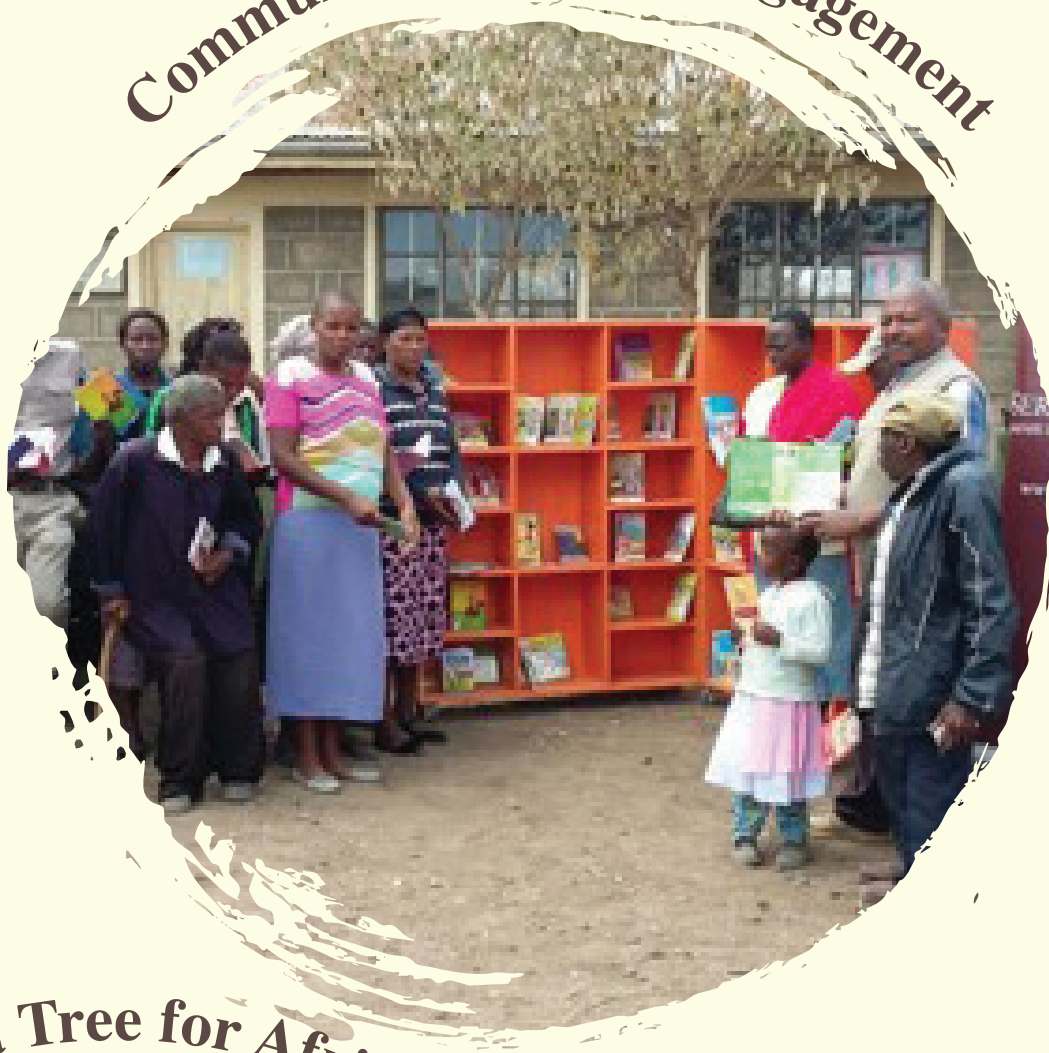

SWEETWATERS SERENA CAMP

BE PART OF OUR JOURNEY

Designed to embrace innovation through environmental conservation, community empowerment, cultural preservation, and promotion of holistic and responsible business practices.

Community/Cultural Engagement

Endangered Species Conservation

Plant a Tree for Africa

Solar Plant Tour

**Sustainability starts from within,
allow us to enrich your eco-knowledge
and experience.**

For more details please engage with us.