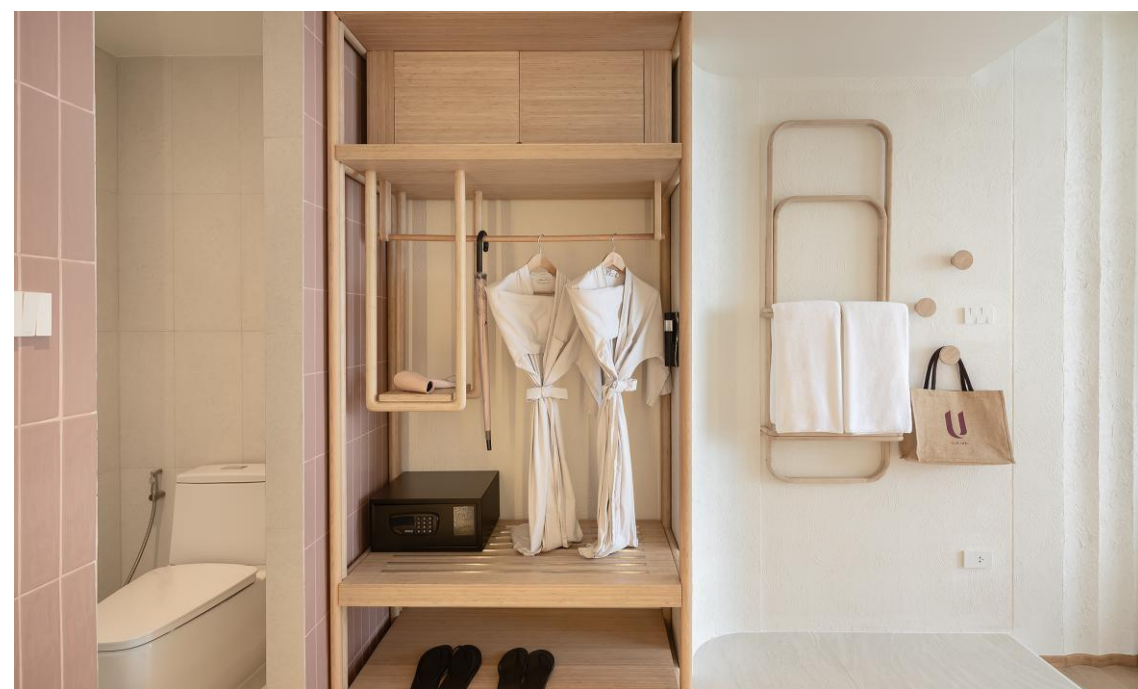

Cozy Beachfront Pool Villa (50 sqm.)

U HUA HIN