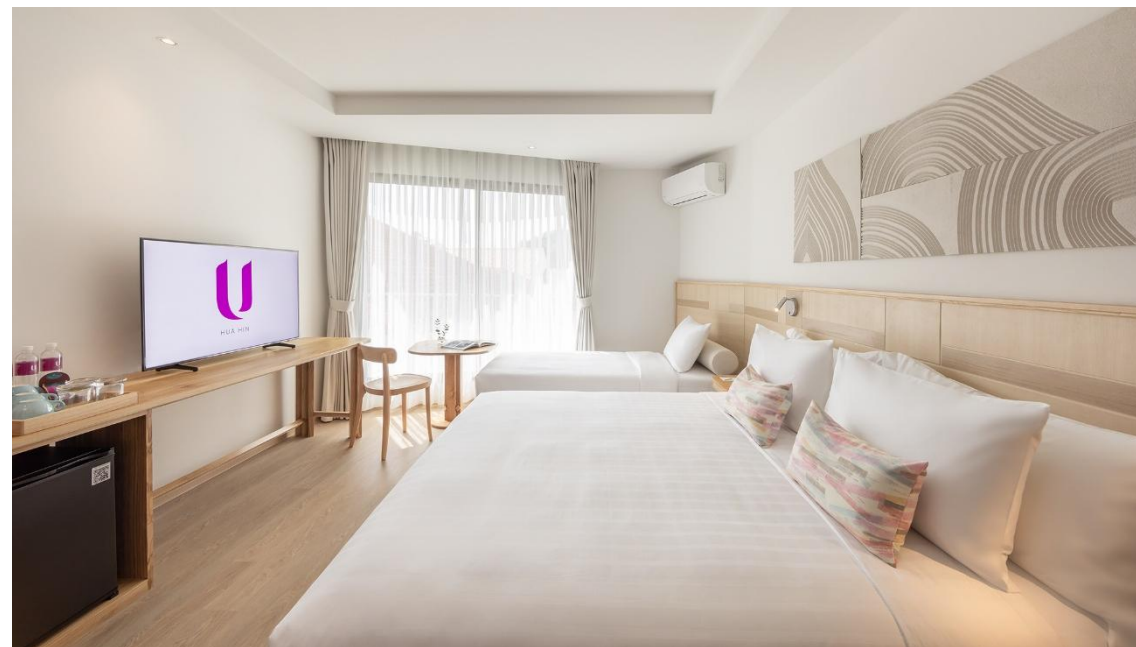

Superior Triple (31 sqm.) สำหรับ 3 ท่าน

U HUA HIN