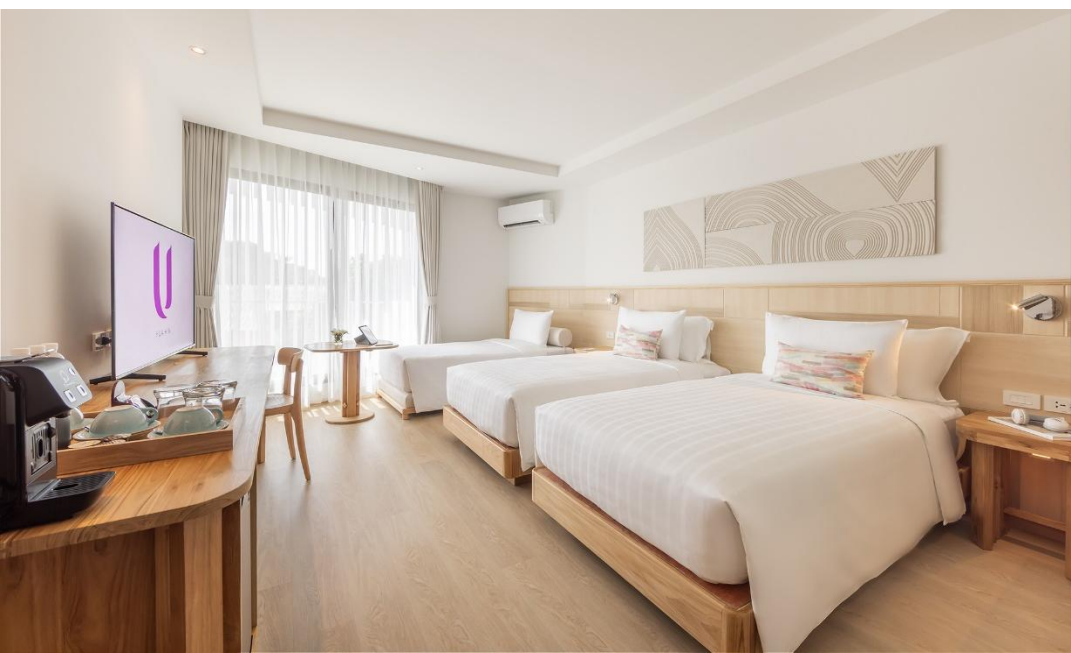

Superior Triple (31 sqm.) สำหรับ 3 ท่าน

U HUA HIN