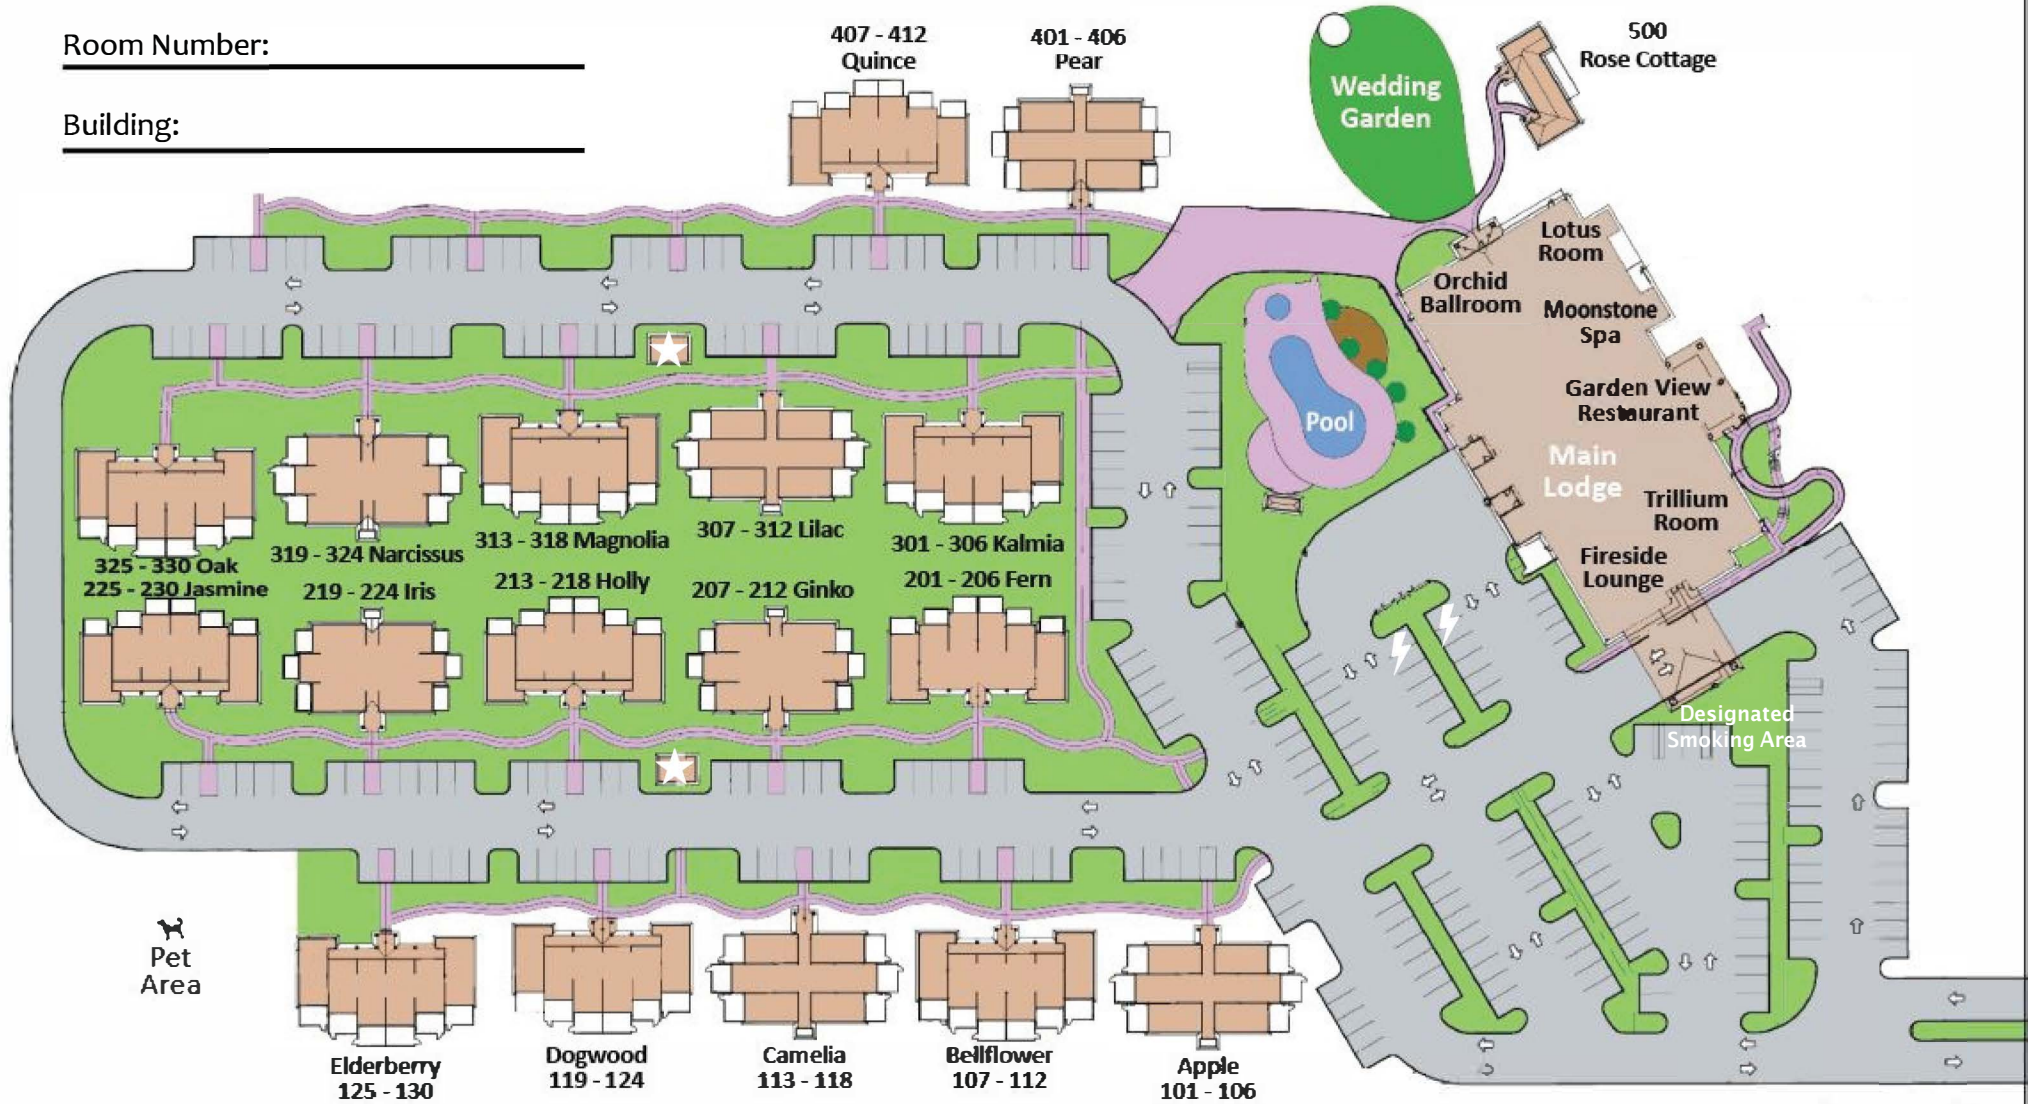

Room Number: _____

Building: _____

Oregon Garden Resort

895 W. Main Street, Silverton, OR 97381 USA

www.OregonGardenResort.com 503.874.2500

- Electric Car Charging Station
- Ice Machine & Soda Machine

Silverton To ►
Salem
Portland