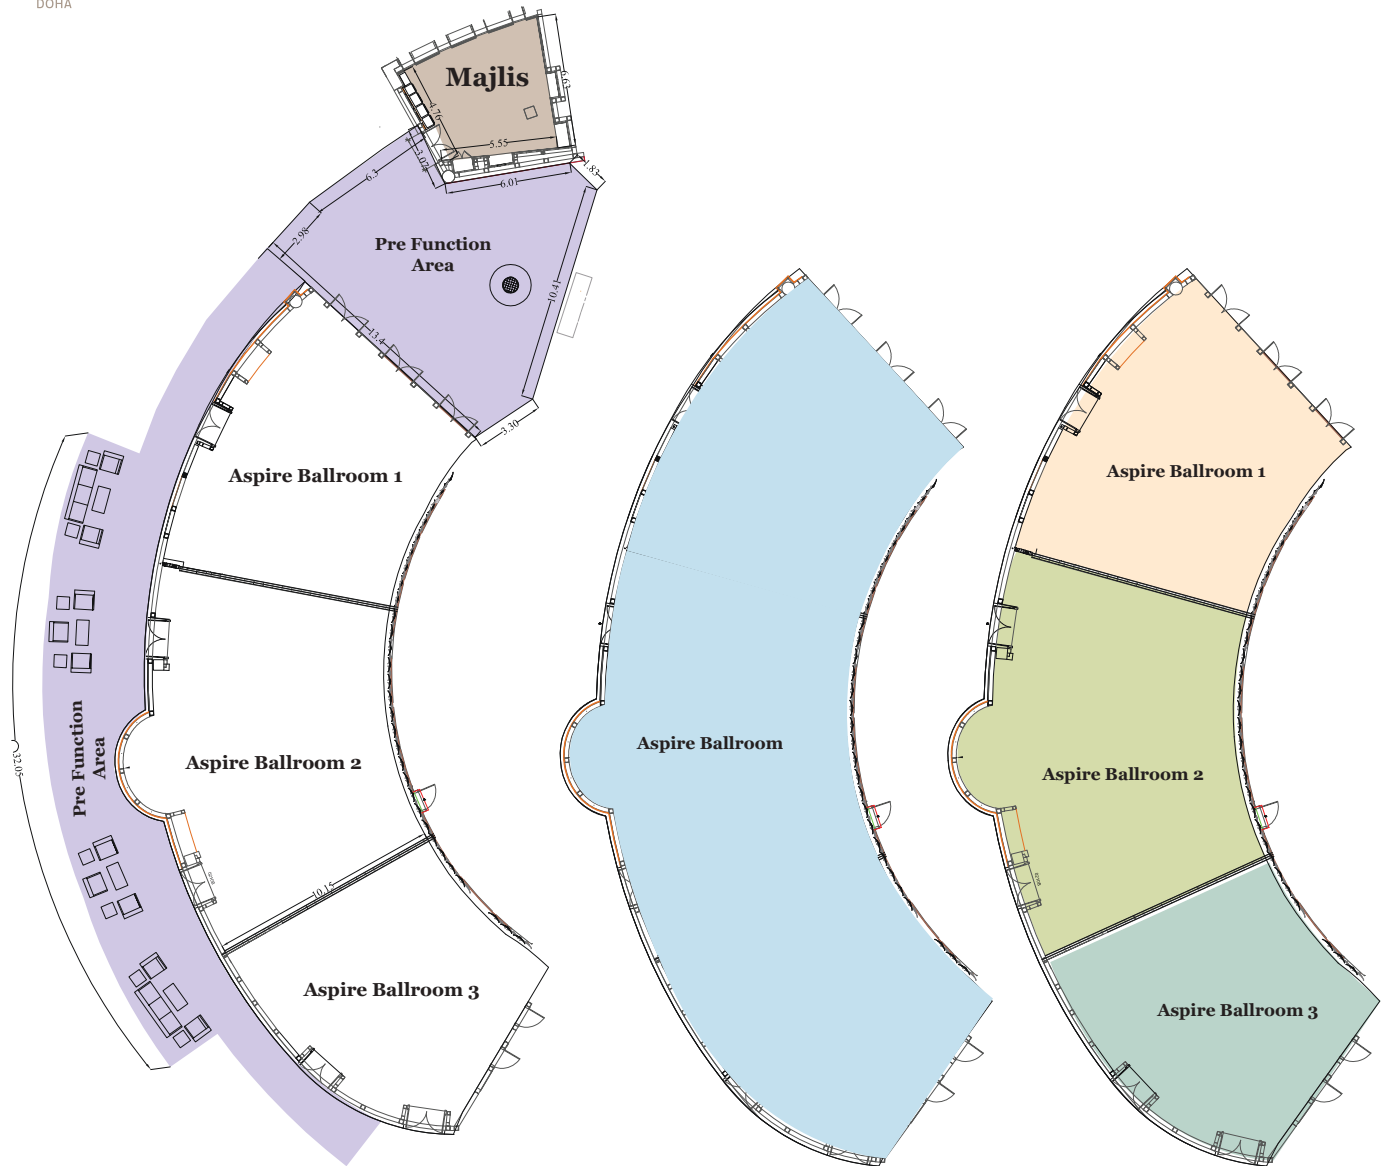

Function Rooms	Capacity								Dimensions			
	Banquet	Classroom	Cocktail	Theatre	Half-Moon	U-shape	Boardroom	Hollow Square	Size in metres (L x W)	Height (m)	Area (sqm)	Area (sqft)
Torch Ballroom	500	N/A	750	800	350	120	100	120	39 x 24	6	913	9828
Torch Ballroom 1	150	90	120	160	105	48	54	60	12 x 24	6	288	3100
Torch Ballroom 2	200	120	200	280	140	48	54	60	15 x 24	6	360	3875
Torch Ballroom 3	150	90	120	160	105	48	54	60	12 x 24	6	288	3100
Torch Majlis	N/A	N/A	N/A	N/A	N/A	N/A	12	N/A	4.20 X 10.70	3	45	485

THE TORCH DOHA

Al Waab Street, Aspire Zone, P.O. Box 23833 Doha, Qatar

T: +974 4446 5600 | E: info@thetorchdoha.com | reservation@thetorchdoha.com

thetorchdoha.com.qa

Function Rooms	Capacity								Dimensions			
	Banquet	Classroom	Cocktail	Theatre	Half-Moon	U-shape	Boardroom	Hollow Square	Size in metres (L x W)	Height (m)	Area (sqm)	Area (sqf)
Aspire Ballroom	200	120	300	300	160	N/A	N/A	N/A	38.9 x 11.2	3.9	432	4650
Aspire Ballroom 1	50	40	70	80	40	24	20	30	11.5 x 11.2	3.9	128	1378
Aspire Ballroom 2	70	50	100	100	56	30	20	30	14.2 x 12.7	3.9	180	1937
Aspire Ballroom 3	50	40	70	80	40	24	20	30	10.4 x 11.2	3.9	128	1378
Aspire Majlis	N/A	N/A	N/A	N/A	N/A	N/A	8	N/A	4.76 X 5.5	3	26	280

THE TORCH DOHA

Al Waab Street, Aspire Zone, P.O. Box 23833 Doha, Qatar

T: +974 4446 5600 | E: info@thetorchdoha.com | reservation@thetorchdoha.com

thetorchdoha.com.qa

Function Rooms	Capacity								Dimensions			
	Banquet	Classroom	Cocktail	Theatre	Half-Moon	U-shape	Boardroom	Hollow Square	Size in metres (L x W)	Height (m)	Area (sqm)	Area (sqft)
Madar	70	50	75	80	42	30	26	34	16.8 X 9.7	2.6	143	1539
Manaar 1	N/A	N/A	N/A	N/A	N/A	12	12	12	8.1 x 5.3	2.6	41	441
Manaar 2	N/A	N/A	N/A	N/A	N/A	12	12	12	6.9 x 5.9	2.6	36	387

THE TORCH DOHA

Function Rooms	Capacity								Dimensions			
	Banquet	Classroom	Cocktail	Theatre	Half-Moon	U-shape	Boardroom	Hollow Square	Size in metres (L x W)	Height (m)	Area (sqm)	Area (sqf)
Executive	30	24	30	40	24	21	20	22	10.5 X 6.2	2.6	65	700