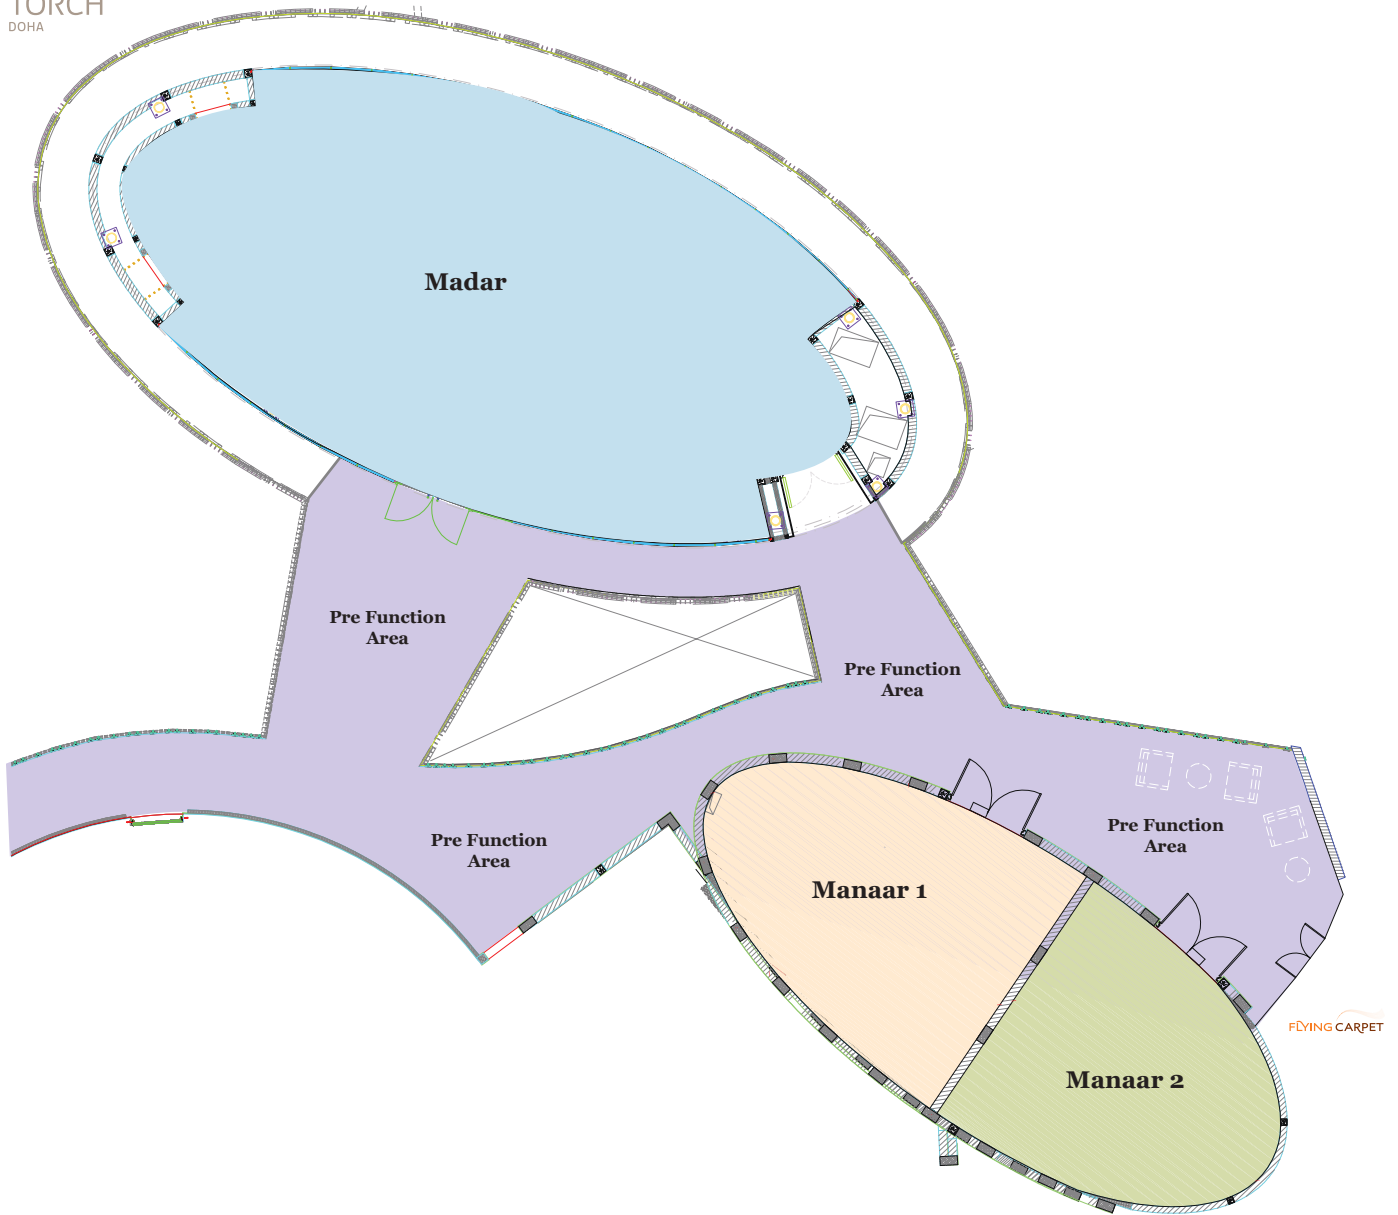

Function Rooms	Capacity								Dimensions			
	Banquet	Classroom	Cocktail	Theatre	Half-Moon	U-shape	Boardroom	Hollow Square	Size in metres (L x W)	Height (m)	Area (sqm)	Area (sqft)
Torch Ballroom	500	N/A	750	800	350	120	100	120	39 x 24	6	913	9828
Torch Ballroom 1	150	90	120	160	105	48	54	60	12 x 24	6	288	3100
Torch Ballroom 2	200	120	200	280	140	48	54	60	15 x 24	6	360	3875
Torch Ballroom 3	150	90	120	160	105	48	54	60	12 x 24	6	288	3100
Torch Majlis	N/A	N/A	N/A	N/A	N/A	N/A	12	N/A	4.20 X 10.70	3	45	485

THE TORCH DOHA

Al Waab Street, Aspire Zone, P.O. Box 23833 Doha, Qatar

T: +974 4446 5600 | E: info@thetorchdoha.com | reservation@thetorchdoha.com

thetorchdoha.com.qa

Function Rooms	Capacity								Dimensions			
	Banquet	Classroom	Cocktail	Theatre	Half-Moon	U-shape	Boardroom	Hollow Square	Size in metres (L x W)	Height (m)	Area (sqm)	Area (sqf)
Aspire Ballroom	200	120	300	300	160	N/A	N/A	N/A	38.9 x 11.2	3.9	432	4650
Aspire Ballroom 1	50	40	70	80	40	24	20	30	11.5 x 11.2	3.9	128	1378
Aspire Ballroom 2	70	50	100	100	56	30	20	30	14.2 x 12.7	3.9	180	1937
Aspire Ballroom 3	50	40	70	80	40	24	20	30	10.4 x 11.2	3.9	128	1378
Aspire Majlis	N/A	N/A	N/A	N/A	N/A	N/A	8	N/A	4.76 X 5.5	3	26	280

THE TORCH DOHA

Al Waab Street, Aspire Zone, P.O. Box 23833 Doha, Qatar

T: +974 4446 5600 | E: info@thetorchdoha.com | reservation@thetorchdoha.com

thetorchdoha.com.qa

Function Rooms	Capacity								Dimensions			
	Banquet	Classroom	Cocktail	Theatre	Half-Moon	U-shape	Boardroom	Hollow Square	Size in metres (L x W)	Height (m)	Area (sqm)	Area (sqft)
Madar	70	50	75	80	42	30	26	34	16.8 X 9.7	2.6	143	1539
Manaar 1	N/A	N/A	N/A	N/A	N/A	12	12	12	8.1 x 5.3	2.6	41	441
Manaar 2	N/A	N/A	N/A	N/A	N/A	12	12	12	6.9 x 5.9	2.6	36	387

THE TORCH DOHA

Function Rooms	Capacity								Dimensions			
	Banquet	Classroom	Cocktail	Theatre	Half-Moon	U-shape	Boardroom	Hollow Square	Size in metres (L x W)	Height (m)	Area (sqm)	Area (sqf)
Executive	30	24	30	40	24	21	20	22	10.5 X 6.2	2.6	65	700