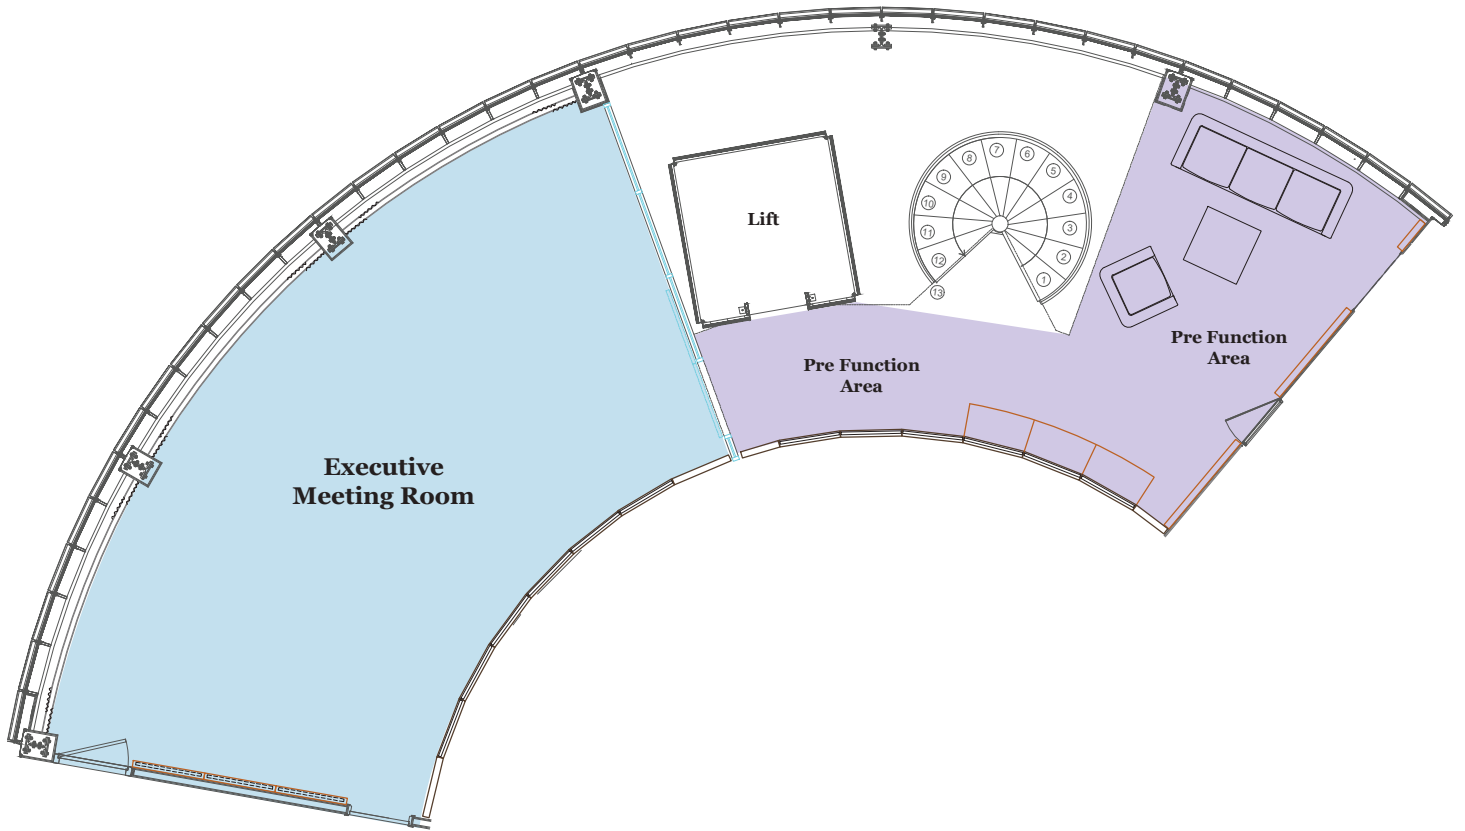

Function Rooms	Capacity								Dimensions			
	Banquet	Classroom	Cocktail	Theatre	Half-Moon	U-shape	Boardroom	Hollow Square	Size in metres (L x W)	Height (m)	Area (sqm)	Area (sqft)
Torch Ballroom	500	N/A	750	800	350	120	100	120	39 x 24	6	913	9828
Torch Ballroom 1	150	90	120	160	105	48	54	60	12 x 24	6	288	3100
Torch Ballroom 2	200	120	200	280	140	48	54	60	15 x 24	6	360	3875
Torch Ballroom 3	150	90	120	160	105	48	54	60	12 x 24	6	288	3100
Torch Majlis	N/A	N/A	N/A	N/A	N/A	N/A	12	N/A	4.20 X 10.70	3	45	485

THE TORCH DOHA

Al Waab Street, Aspire Zone, P.O. Box 23833 Doha, Qatar

T: +974 4446 5600 | E: info@thetorchdoha.com | reservation@thetorchdoha.com

thetorchdoha.com.qa

Function Rooms	Capacity								Dimensions			
	Banquet	Classroom	Cocktail	Theatre	Half-Moon	U-shape	Boardroom	Hollow Square	Size in metres (L x W)	Height (m)	Area (sqm)	Area (sqf)
Aspire Ballroom	200	120	300	300	160	N/A	N/A	N/A	38.9 x 11.2	3.9	432	4650
Aspire Ballroom 1	50	40	70	80	40	24	20	30	11.5 x 11.2	3.9	128	1378
Aspire Ballroom 2	70	50	100	100	56	30	20	30	14.2 x 12.7	3.9	180	1937
Aspire Ballroom 3	50	40	70	80	40	24	20	30	10.4 x 11.2	3.9	128	1378
Aspire Majlis	N/A	N/A	N/A	N/A	N/A	N/A	8	N/A	4.76 X 5.5	3	26	280

THE TORCH DOHA

Al Waab Street, Aspire Zone, P.O. Box 23833 Doha, Qatar

T: +974 4446 5600 | E: info@thetorchdoha.com | reservation@thetorchdoha.com

thetorchdoha.com.qa

Function Rooms	Capacity								Dimensions			
	Banquet	Classroom	Cocktail	Theatre	Half-Moon	U-shape	Boardroom	Hollow Square	Size in metres (L x W)	Height (m)	Area (sqm)	Area (sqft)
Madar	70	50	75	80	42	30	26	34	16.8 X 9.7	2.6	143	1539
Manaar 1	N/A	N/A	N/A	N/A	N/A	12	12	12	8.1 x 5.3	2.6	41	441
Manaar 2	N/A	N/A	N/A	N/A	N/A	12	12	12	6.9 x 5.9	2.6	36	387

THE TORCH DOHA

Function Rooms	Capacity								Dimensions			
	Banquet	Classroom	Cocktail	Theatre	Half-Moon	U-shape	Boardroom	Hollow Square	Size in metres (L x W)	Height (m)	Area (sqm)	Area (sqf)
Executive	30	24	30	40	24	21	20	22	10.5 X 6.2	2.6	65	700