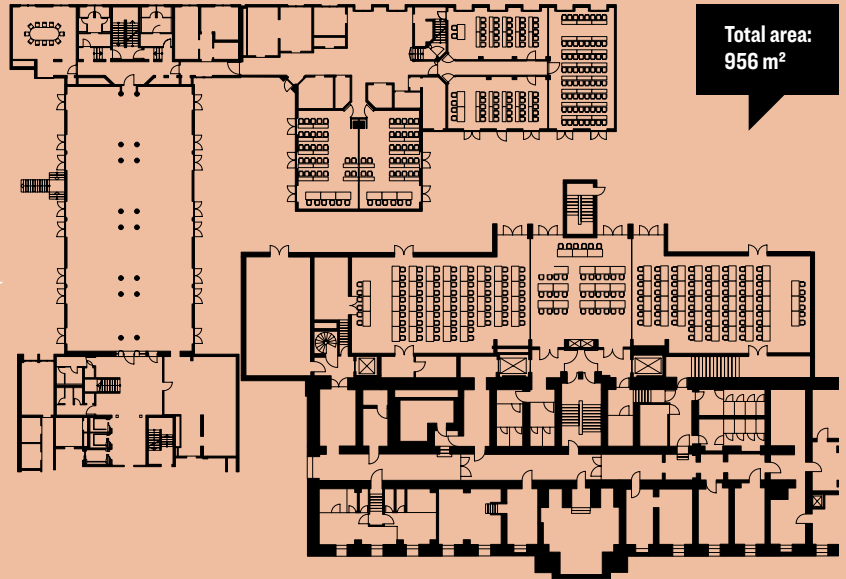

## Meetings & Events

When booking both hotels, the maximum capacities are as follows, depending on the seating style:

Classroom – 359 seats

Theatre – 772 seats

Banquet – 361 seats

Reception – 777 seats

U-shaped – 282 seats

Conference – 352 seats

Total area:  
956 m<sup>2</sup>

Function rooms	Floor	Height	Surface area	Natural light	Classroom seating plan	Theatre	Banquet	Reception	U-shaped	Conference style
<b>Flemings Hotel Frankfurt-Central</b>										
Library	B	3,50 m	32 m <sup>2</sup>	yes	12 (-)*	–	–	–	–	16 (4)*
Room 1	B	3,50 m	63 m <sup>2</sup>	yes	28 (11)*	49 (11)*	30	40	22 (9)*	20 (10)*
Room 2	B	3,50 m	63 m <sup>2</sup>	yes	28 (11)*	49 (11)*	30	40	22 (9)*	20 (10)*
Room 3 (1+2)	B	3,50 m	126 m <sup>2</sup>	yes	56 (21)*	110 (21)*	64	150	–	40 (14)*
Room 4	B	3,50 m	58 m <sup>2</sup>	yes	25 (9)*	49 (9)*	30	40	20 (9)*	30 (10)*
Room 5	B	3,50 m	58 m <sup>2</sup>	no	25 (9)*	49 (9)*	30	40	20 (9)*	30 (10)*
Room 6	B	3,50 m	91 m <sup>2</sup>	yes	36 (15)*	71 (19)*	40	70	26 (11)*	40 (14)*
Hall 10 (4+5+6)	B	3,50 m	207 m <sup>2</sup>	yes	–	–	80	160	–	–
Room 7	2	3,00 m	10 m <sup>2</sup>	yes	–	–	–	–	–	4 (2)*
Room 8	3	3,00 m	10 m <sup>2</sup>	yes	–	–	–	–	–	4 (2)*
Room 9	5	3,00 m	10 m <sup>2</sup>	yes	–	–	–	–	–	4 (2)*
<b>Metropolitan Hotel by Flemings</b>										
Room 1	GF	3,10 m	89 m <sup>2</sup>	yes	35 (11)*	77 (17)*	34	70	28 (9)*	24 (10)*
Room 2	GF	3,10 m	116 m <sup>2</sup>	yes	50 (15)*	104 (21)*	46	100	38 (13)*	36 (14)*
Room 3 (1+2)	GF	3,10 m	197 m <sup>2</sup>	yes	95 (26)*	170 (38)*	75	167	54 (22)*	70 (26)*
Room 4	B	3,10 m	140 m <sup>2</sup>	yes	60 (24)*	124 (33)*	54	120	45 (16)*	45 (18)*
Room 6	B	3,10 m	140 m <sup>2</sup>	yes	60 (24)*	124 (33)*	54	120	45 (14)*	45 (18)*
Room 4+5+6	B	3,10 m	364 m <sup>2</sup>	yes	135 (60)*	323 (78)*	142	300	118 (-)*	114 (46)*