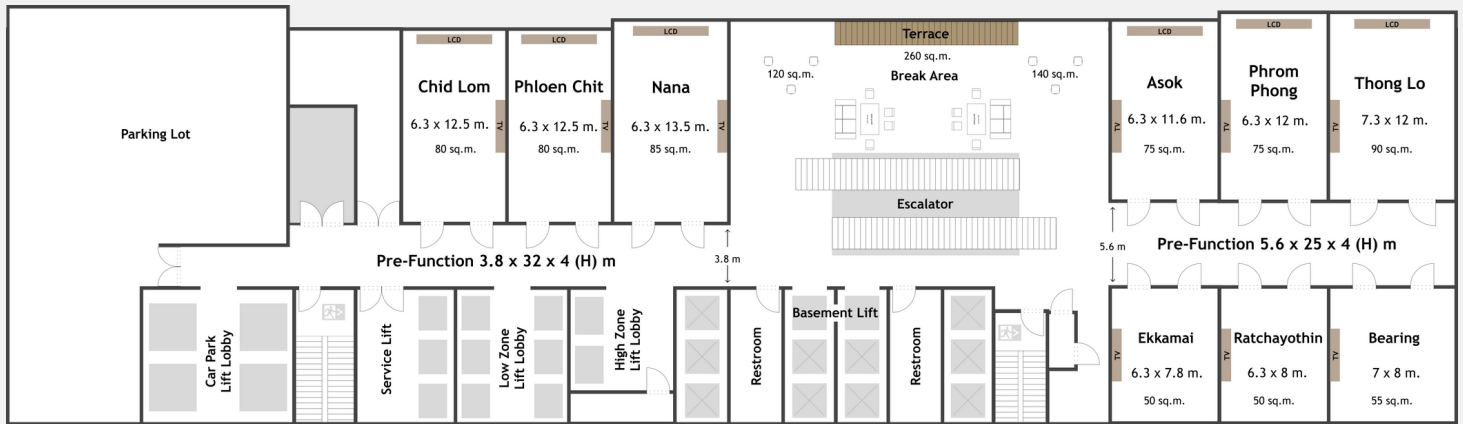

Function Rooms (4th Floor)

Function Room	m2	W	L	H	Classroom	Theatre	I	U	Hollow	Banquet	Reception
		(meters)					Shape				
Chid Lom	80	6.3	12.5	3.8	42	54	24	27	42	50	60
Phloen Chit	80	6.3	12.5	3.8	42	54	24	27	42	50	60
Nana	85	6.3	12.5	3.8	45	63	24	27	42	50	80
Pre-Function	120	3.8	32.0	4.0	-	-	-	-	-	-	-
Ekkamai	50	6.3	7.8	3.8	-	-	12	-	-	-	-
Ratchayothin	50	6.3	8.0	3.8	-	-	12	-	-	-	-
Bearing	55	7.0	8.0	3.8	-	-	-	-	12	-	-
Asok	75	6.3	12.0	3.8	36	54	24	27	42	50	60
Phrom Phong	75	6.3	11.6	3.8	36	54	24	27	42	50	60
Thong Lo	90	7.3	12.0	3.8	42	54	24	27	42	60	90
Pre-Function	140	5.6	25.0	4.0	-	-	-	-	-	-	-