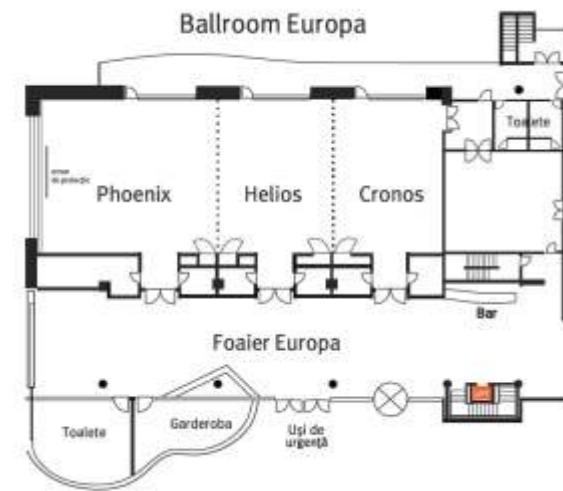

MERCUR SEASIDE GREAT CORNER

Meeting room with a capacity of to 60 people and terrace facing garden and beach. Ideal for workshops, and small size corporate events.