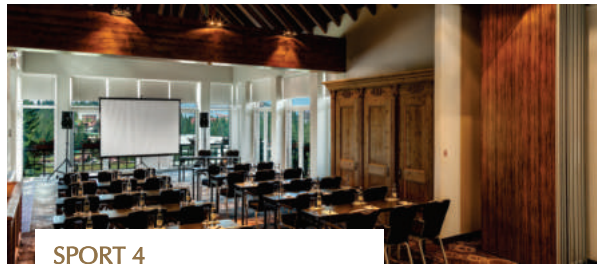

SPORT 4
ELEGANCE & NATURALNESS

With a capacity of up to 100 people, the hall offers natural light and opening in to the terrace, and in interior, access to an elegant foyer and panoramic elevator intended exclusively for event participants.