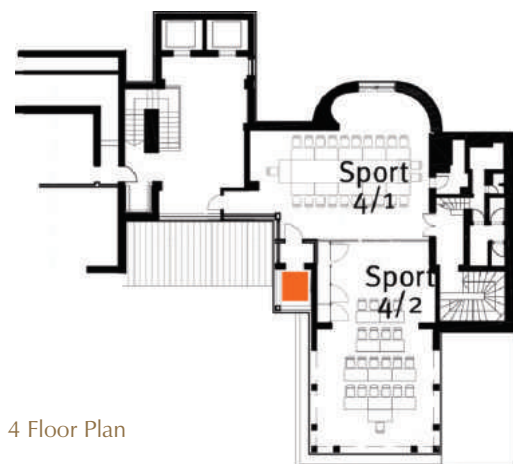

TRANSPORT

Free Private parking;
Public transport nearby;
Charging stations for electric cars.

CONFERENCE ROOMS

One modular event room (3 sections)
Capacity up to 450 de persons;
8 meetings rooms with natural light;
Spacious rooms for coffee and coffee breaks
buffet standing.

OTHER FACILITIES

Full technical support and equipment including:
screen, flipchart, video projector, system audio,
multimedia, lights, DJ, dance floor or creative
interior decorations for any type of event;
TERRACE - possibility for lunch / dinner barbeque ;

ROOM PLAN