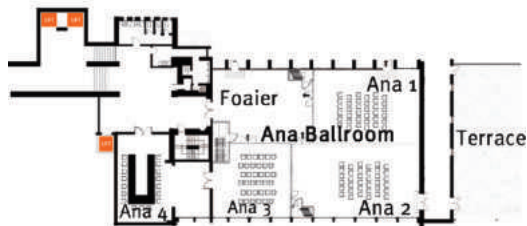

TRANSPORT

Free Private parking;
Public transport nearby;
Charging stations for electric cars.

CONFERENCE ROOMS

One modular event room (3 sections)
Capacity up to 450 de persons;
8 meetings rooms with natural light;
Spacious rooms for coffee and coffee breaks
buffet standing.

OTHER FACILITIES

Full technical support and equipment including:
screen, flipchart, video projector, system audio,
multimedia, lights, DJ, dance floor or creative
interior decorations for any type of event;
TERRACE - possibility for lunch / dinner barbeque ;

ROOM PLAN