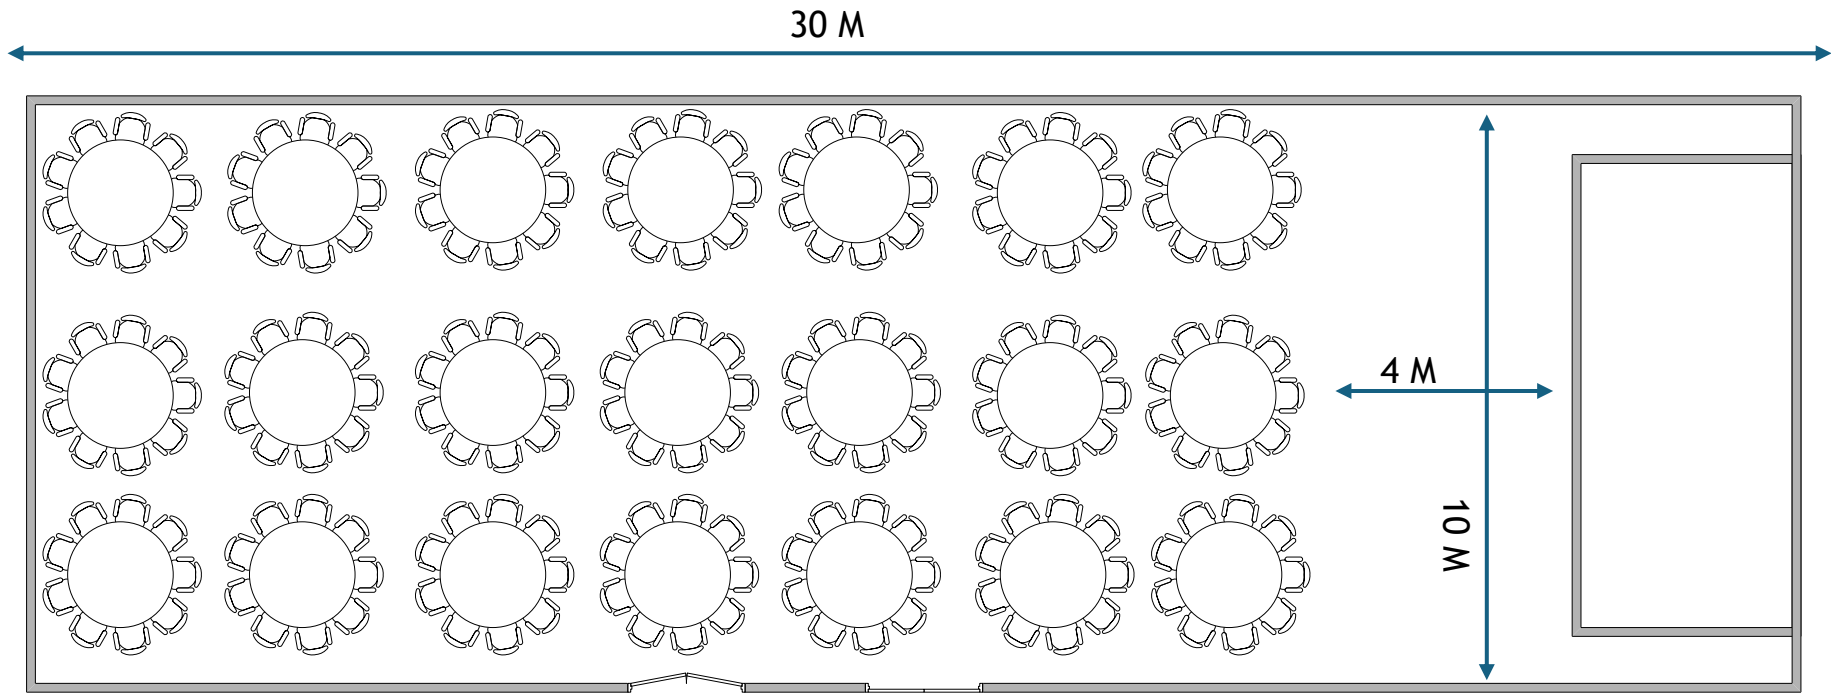

MEETING & EVENT

EASTIN
RESORT
RAYONG

Capacity

Venue	Sq.m.	Dimensions (m)	Classroom	Theatre	U-Shape	Banquet
Ballroom	300	10x30x6.3	128	300	56	210
Eastin Meeting Room	154	7.7x20x2.3	60	128	34	100

Ballroom Floor Plan

Classroom 128 pax

30 M

4 M

10 M

Theater 300 Pax

U-shape 56 Pax

Banquet 210 pax

Eastin Meeting Room Floor Plan

20 M

7.7 M

Classroom 60 pax

20 M

7.7 M

Theater 128 pax

20 M

7.7 M