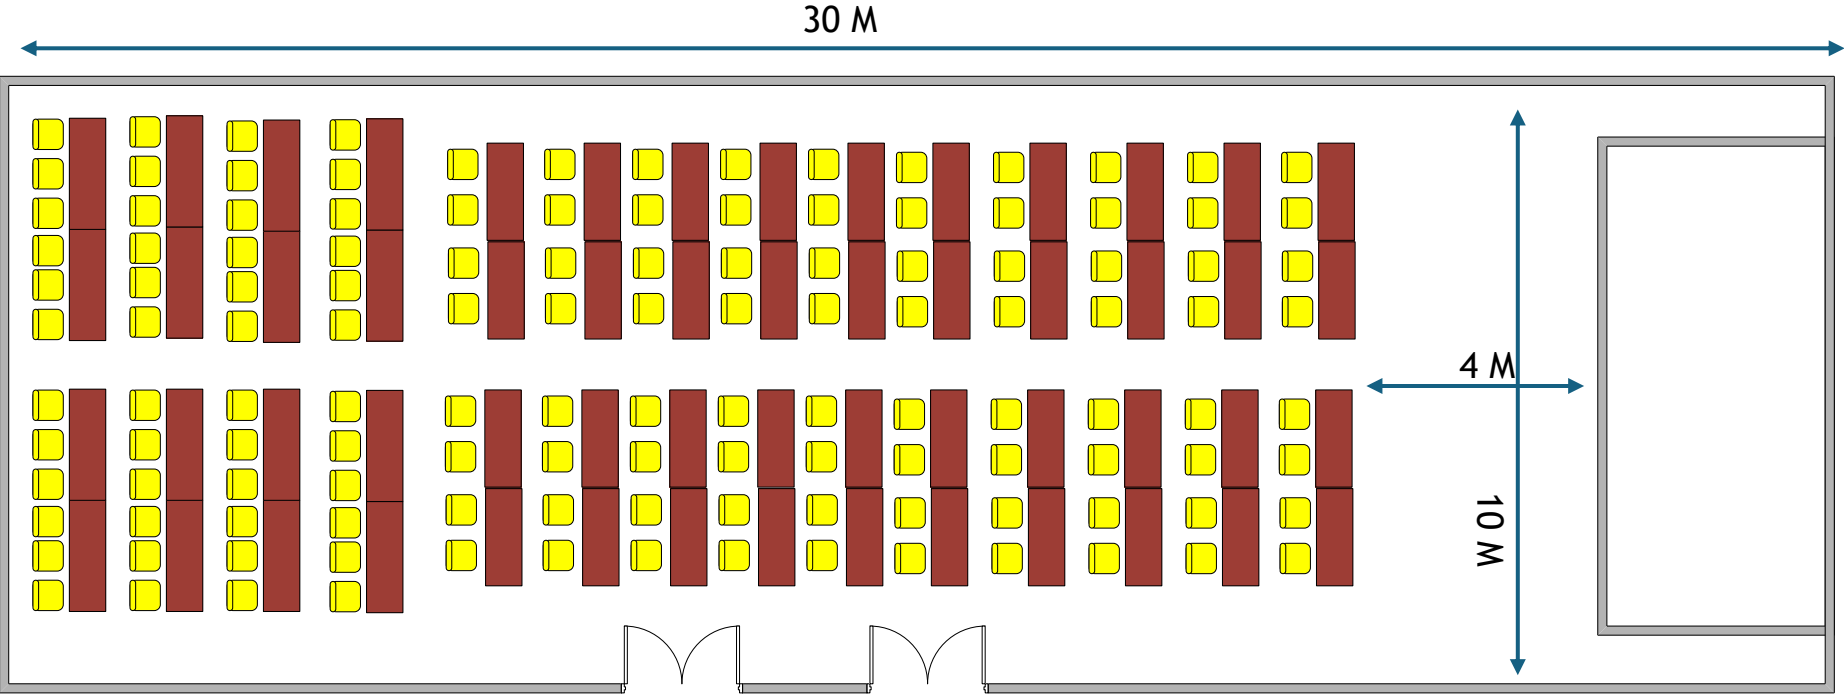

MEETING & EVENT

EASTIN
RESORT
RAYONG

Capacity

Venue	Sq.m.	Dimensions (m)	Classroom	Theatre	U-Shape	Banquet
Ballroom	300	10x30x6.3	128	300	56	210
Eastin Meeting Room	154	7.7x20x2.3	60	128	34	100

Ballroom Floor Plan

Classroom 128 pax

30 M

4 M

10 M

Theater 300 Pax

U-shape 56 Pax

Banquet 210 pax

Eastin Meeting Room Floor Plan

20 M

7.7 M

Classroom 60 pax

20 M

7.7 M

Theater 128 pax

20 M

7.7 M

U-Shape 34 pax

20 M

7.7 M

Banquet 100 pax

Eastin Resort Rayong
99/3 Moo.4 T. Ban Chang, Ban Chang District, Rayong,
21130 Thailand Tel: +66 33 684 955

Email: rsvn@eastinrayong.com

Eastin Resort Rayong