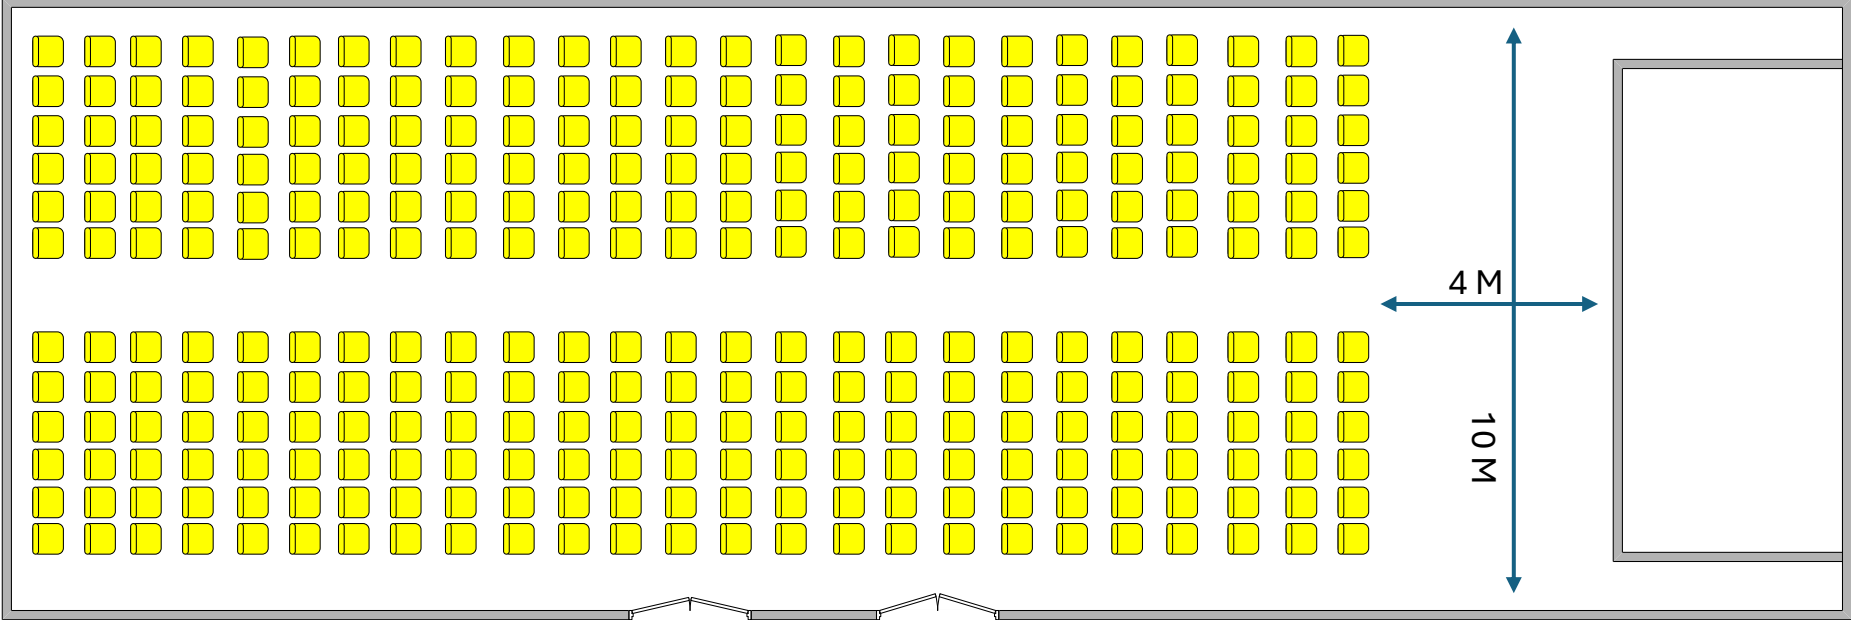

MEETING & EVENT

EASTIN
RESORT
RAYONG

Capacity

Venue	Sq.m.	Dimensions (m)	Classroom	Theatre	U-Shape	Banquet
Ballroom	300	10x30x6.3	128	300	56	210
Eastin Meeting Room	154	7.7x20x2.3	60	128	34	100

Ballroom Floor Plan

Classroom 128 pax

30 M

4 M

10 M

Theater 300 Pax

U-shape 56 Pax

Banquet 210 pax

Eastin Meeting Room Floor Plan

20 M

7.7 M

Classroom 60 pax

20 M

7.7 M

Theater 128 pax

20 M

7.7 M

U-Shape 34 pax

20 M

7.7 M

Banquet 100 pax

Eastin Resort Rayong
99/3 Moo.4 T. Ban Chang, Ban Chang District, Rayong,
21130 Thailand Tel: +66 33 684 955

Email: rsvn@eastinrayong.com

Eastin Resort Rayong