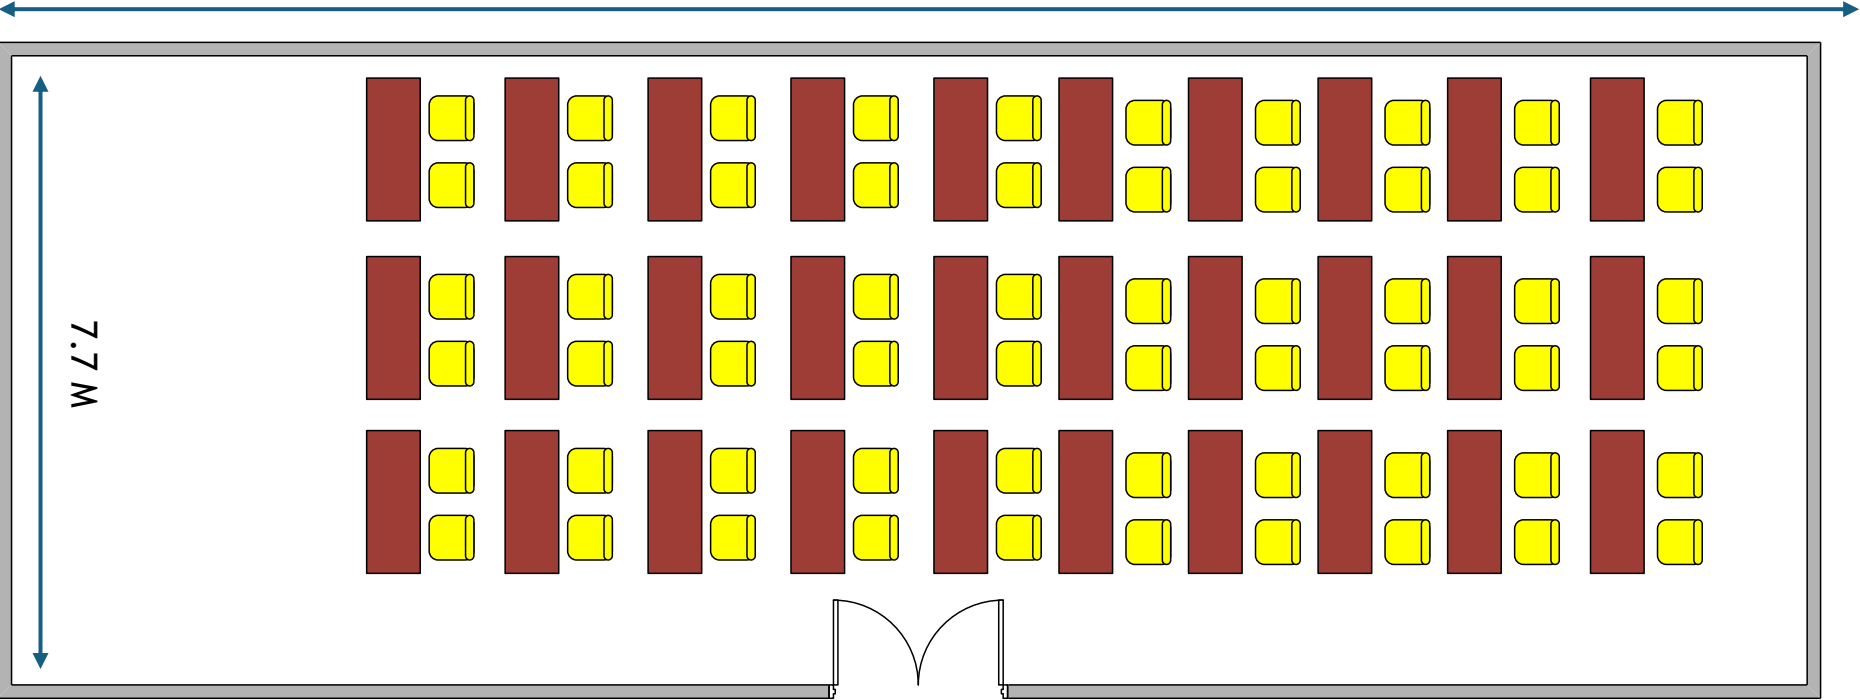

MEETING & EVENT

EASTIN
RESORT
RAYONG

Capacity

Venue	Sq.m.	Dimensions (m)	Classroom	Theatre	U-Shape	Banquet
Ballroom	300	10x30x6.3	128	300	56	210
Eastin Meeting Room	154	7.7x20x2.3	60	128	34	100

Ballroom Floor Plan

Classroom 128 pax

30 M

4 M

10 M

Theater 300 Pax

U-shape 56 Pax

Banquet 210 pax

Eastin Meeting Room Floor Plan

20 M

7.7 M

Classroom 60 pax

20 M

7.7 M

Theater 128 pax

20 M

7.7 M