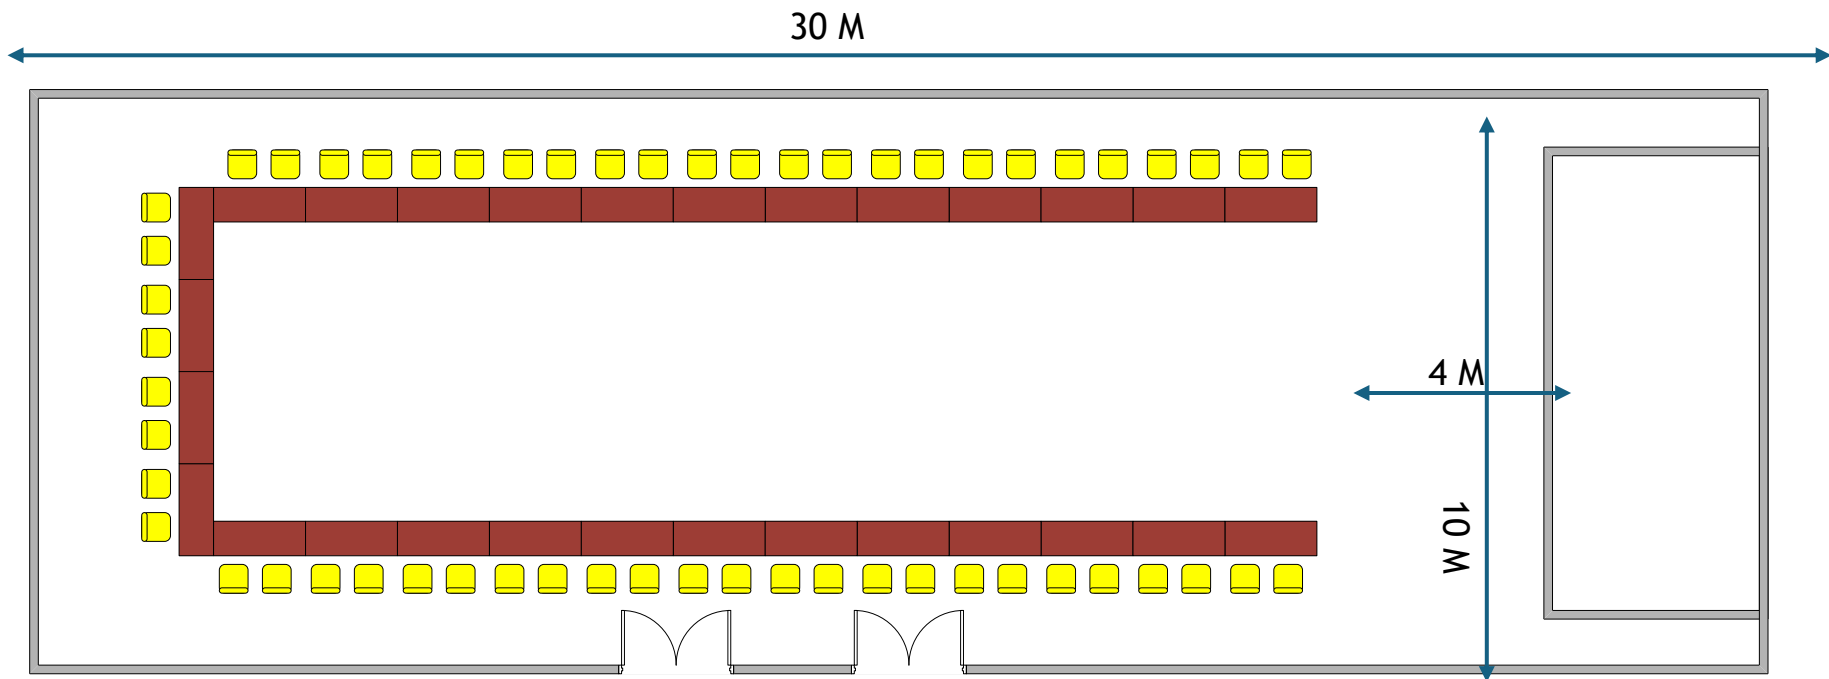

MEETING & EVENT

EASTIN
RESORT
RAYONG

Capacity

Venue	Sq.m.	Dimensions (m)	Classroom	Theatre	U-Shape	Banquet
Ballroom	300	10x30x6.3	128	300	56	210
Eastin Meeting Room	154	7.7x20x2.3	60	128	34	100

Ballroom Floor Plan

Classroom 128 pax

30 M

4 M

10 M

Theater 300 Pax

U-shape 56 Pax

Banquet 210 pax

Eastin Meeting Room Floor Plan

20 M

7.7 M

Classroom 60 pax

20 M

7.7 M

Theater 128 pax

20 M

7.7 M