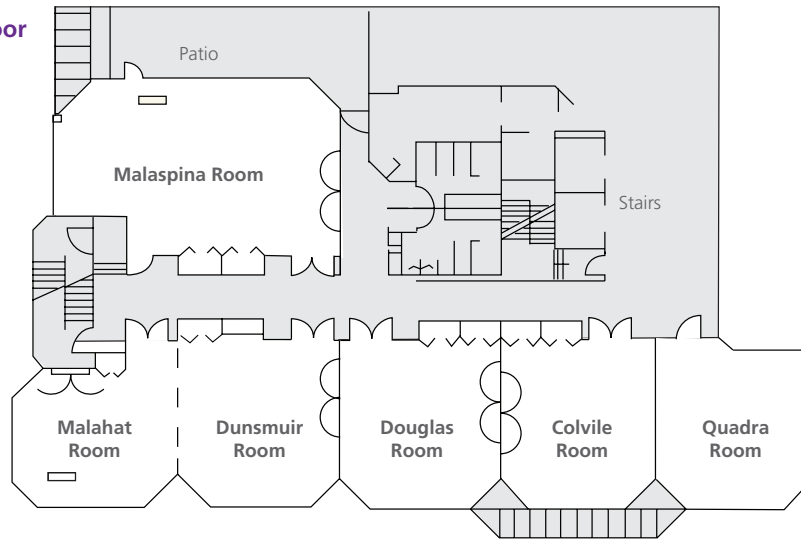

COAST bastion hotel™

Ground Level

Lobby Level

Second Floor

	Square feet	Theatre	Classroom	U-shape	Hollow Square	Boardroom	Dinner/Dance	Reception (Empty)	Banquet
Benson Room - Ground Floor	1800	90	60	30	38	20	40	100	50
Ballroom - Lobby Level	3750	300	200	-	-	-	210	300	260
Ladysmith Room - Lobby Level	1250	100	70	40	35	30	60	100	60
Chemainus Room - Lobby Level	1250	100	70	40	35	30	60	100	60
Pt. Alberni Room - Lobby Level	1250	100	70	40	35	30	60	100	60
Malaspina Room - 2nd Floor	1275	80	54	25	30	22	50	100	50
Malahat Room - 2nd Floor	460	25	12	10	-	12	-	24	30
Dunsmuir Room - 2nd Floor	530	40	27	20	24	18	-	40	30
Douglas Room - 2nd Floor	550	40	27	20	24	18	-	40	30
Colvile Room - 2nd Floor	550	40	27	20	24	18	-	40	30
Quadra Room - 2nd Floor	530	40	27	20	24	18	-	40	30