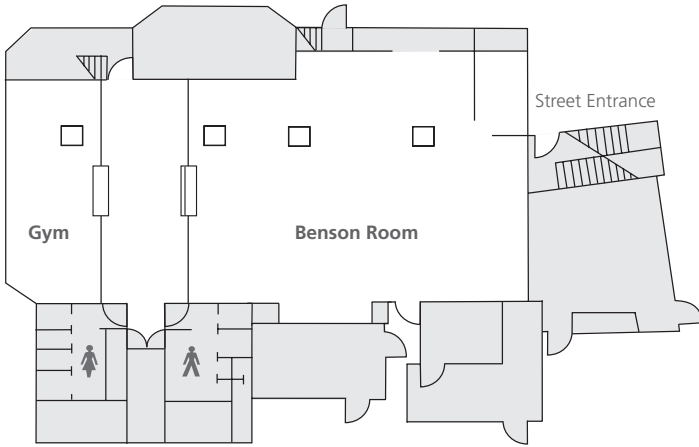

COAST bastion hotel™

Ground Level

Lobby Level

Second Floor

	Square feet	Theatre	Classroom	U-shape	Hollow Square	Boardroom	Dinner/Dance	Reception (Empty)	Banquet
Benson Room - Ground Floor	1800	90	60	30	38	20	40	100	50
Ballroom - Lobby Level	3750	300	200	-	-	-	210	300	260
Ladysmith Room - Lobby Level	1250	100	70	40	35	30	60	100	60
Chemainus Room - Lobby Level	1250	100	70	40	35	30	60	100	60
Pt. Alberni Room - Lobby Level	1250	100	70	40	35	30	60	100	60
Malaspina Room - 2nd Floor	1275	80	54	25	30	22	50	100	50
Malahat Room - 2nd Floor	460	25	12	10	-	12	-	24	30
Dunsmuir Room - 2nd Floor	530	40	27	20	24	18	-	40	30
Douglas Room - 2nd Floor	550	40	27	20	24	18	-	40	30
Colvile Room - 2nd Floor	550	40	27	20	24	18	-	40	30
Quadra Room - 2nd Floor	530	40	27	20	24	18	-	40	30