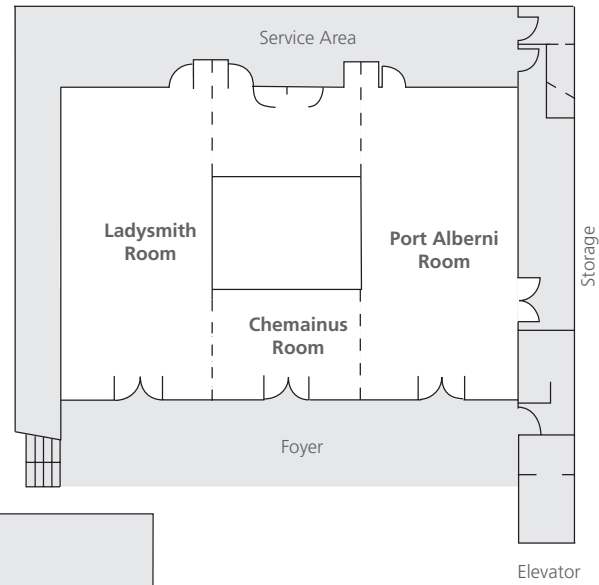

COAST bastion hotel™

Ground Level

Lobby Level

Second Floor

	Square feet	Theatre	Classroom	U-shape	Hollow Square	Boardroom	Dinner/Dance	Reception (Empty)	Banquet
Benson Room - Ground Floor	1800	90	60	30	38	20	40	100	50
Ballroom - Lobby Level	3750	300	200	-	-	-	210	300	260
Ladysmith Room - Lobby Level	1250	100	70	40	35	30	60	100	60
Chemainus Room - Lobby Level	1250	100	70	40	35	30	60	100	60
Pt. Alberni Room - Lobby Level	1250	100	70	40	35	30	60	100	60
Malaspina Room - 2nd Floor	1275	80	54	25	30	22	50	100	50
Malahat Room - 2nd Floor	460	25	12	10	-	12	-	24	30
Dunsmuir Room - 2nd Floor	530	40	27	20	24	18	-	40	30
Douglas Room - 2nd Floor	550	40	27	20	24	18	-	40	30
Colvile Room - 2nd Floor	550	40	27	20	24	18	-	40	30
Quadra Room - 2nd Floor	530	40	27	20	24	18	-	40	30