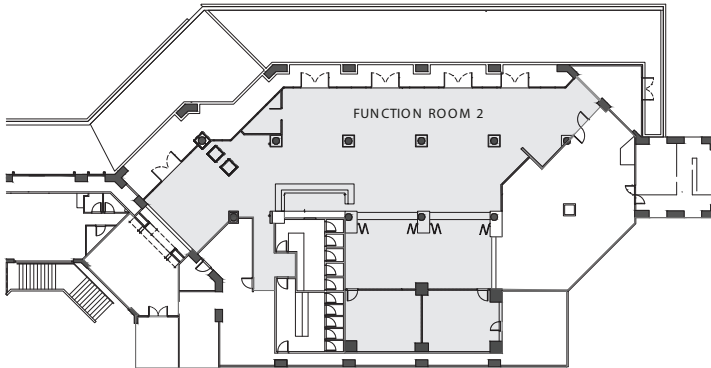

THANA CITY
COUNTRY CLUB

A new dimension for unlimited events

Floor plan

Thana City Country Club Function Room Dimension

Area	Type	Size (sq.m.)	Dimension (m.)	Ceiling
Function Room 2	Indoor	261	9 X 29	7
Shark Bite Terrace (with golf course view)	Outdoor	220	10 X 22	N/A
Total Shark Bite Restaurant	Indoor & Outdoor	388	(7 X 24), (10 X 22)	3.5
Splash Restaurant	Indoor & Outdoor	300	10 X 30	2.8
Splash (under cover)	Outdoor	160	10 X 16	2.8
Splash (with air - condition)	Indoor	43	6.5 X 6.5	2.8
Function Room 3	Indoor	105	7.5 X 14	2.8
Function Room 4	Indoor	105	7.5 X 14	2.8
Meeting Room	Indoor	49	7 X 7	2.8
Courtyard	Outdoor	781	22 X 35.5	N/A
Swimming Pool Terrace	Outdoor	636	12 X 53	N/A
Swimming Pool Surrounding	Outdoor	1590	30 X 53	N/A
Ballroom	Indoor	600	20 X 30	5
Function Room 1	Indoor	600	20 X 30	3

Floor plan

Thana City Country Club Function Room Capacity

Area	Cocktail	Buffet	Chinese set	U Shape	Class room	Theatre	Board Room
Function Room 2	250	240	320	20	60	140	20
Shark Bite Terrace (with golf course view)	200	200	N/A	N/A	N/A	N/A	N/A
Total Shark Bite Restaurant	200	200	N/A	N/A	N/A	N/A	N/A
Splash Restaurant	200	150	N/A	N/A	N/A	N/A	N/A
Splash (under cover)	140	100	N/A	N/A	N/A	N/A	N/A
Splash (with air - condition)	40	20	40	20	20	60	20
Function Room 3	60	40	60	20	40	80	N/A
Function Room 4	60	40	60	20	40	80	N/A
Meeting Room	N/A	N/A	N/A	N/A	N/A	N/A	20
Courtyard	600	350	400	N/A	N/A	N/A	N/A
Swimming Pool Terrace	100	60	80	N/A	N/A	N/A	N/A
Swimming Pool Surrounding	800	500	500	N/A	N/A	N/A	N/A
Ballroom	400	250	350	100	300	400	80
Function Room 1	400	250	350	100	300	400	80