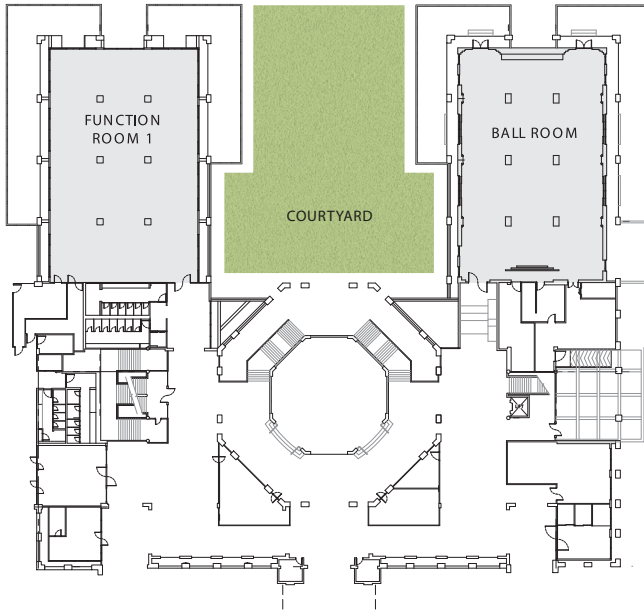

THANA CITY
COUNTRY CLUB

A new dimension for unlimited events

Floor plan

Thana City Country Club Function Room Dimension

Area	Type	Size (sq.m.)	Dimension (m.)	Ceiling
Function Room 2	Indoor	261	9 X 29	7
Shark Bite Terrace (with golf course view)	Outdoor	220	10 X 22	N/A
Total Shark Bite Restaurant	Indoor & Outdoor	388	(7 X 24), (10 X 22)	3.5
Splash Restaurant	Indoor & Outdoor	300	10 X 30	2.8
Splash (under cover)	Outdoor	160	10 X 16	2.8
Splash (with air - condition)	Indoor	43	6.5 X 6.5	2.8
Function Room 3	Indoor	105	7.5 X 14	2.8
Function Room 4	Indoor	105	7.5 X 14	2.8
Meeting Room	Indoor	49	7 X 7	2.8
Courtyard	Outdoor	781	22 X 35.5	N/A
Swimming Pool Terrace	Outdoor	636	12 X 53	N/A
Swimming Pool Surrounding	Outdoor	1590	30 X 53	N/A
Ballroom	Indoor	600	20 X 30	5
Function Room 1	Indoor	600	20 X 30	3

Floor plan

Thana City Country Club Function Room Capacity

Area	Cocktail	Buffet	Chinese set	U Shape	Class room	Theatre	Board Room
Function Room 2	250	240	320	20	60	140	20
Shark Bite Terrace (with golf course view)	200	200	N/A	N/A	N/A	N/A	N/A
Total Shark Bite Restaurant	200	200	N/A	N/A	N/A	N/A	N/A
Splash Restaurant	200	150	N/A	N/A	N/A	N/A	N/A
Splash (under cover)	140	100	N/A	N/A	N/A	N/A	N/A
Splash (with air - condition)	40	20	40	20	20	60	20
Function Room 3	60	40	60	20	40	80	N/A
Function Room 4	60	40	60	20	40	80	N/A
Meeting Room	N/A	N/A	N/A	N/A	N/A	N/A	20
Courtyard	600	350	400	N/A	N/A	N/A	N/A
Swimming Pool Terrace	100	60	80	N/A	N/A	N/A	N/A
Swimming Pool Surrounding	800	500	500	N/A	N/A	N/A	N/A
Ballroom	400	250	350	100	300	400	80
Function Room 1	400	250	350	100	300	400	80