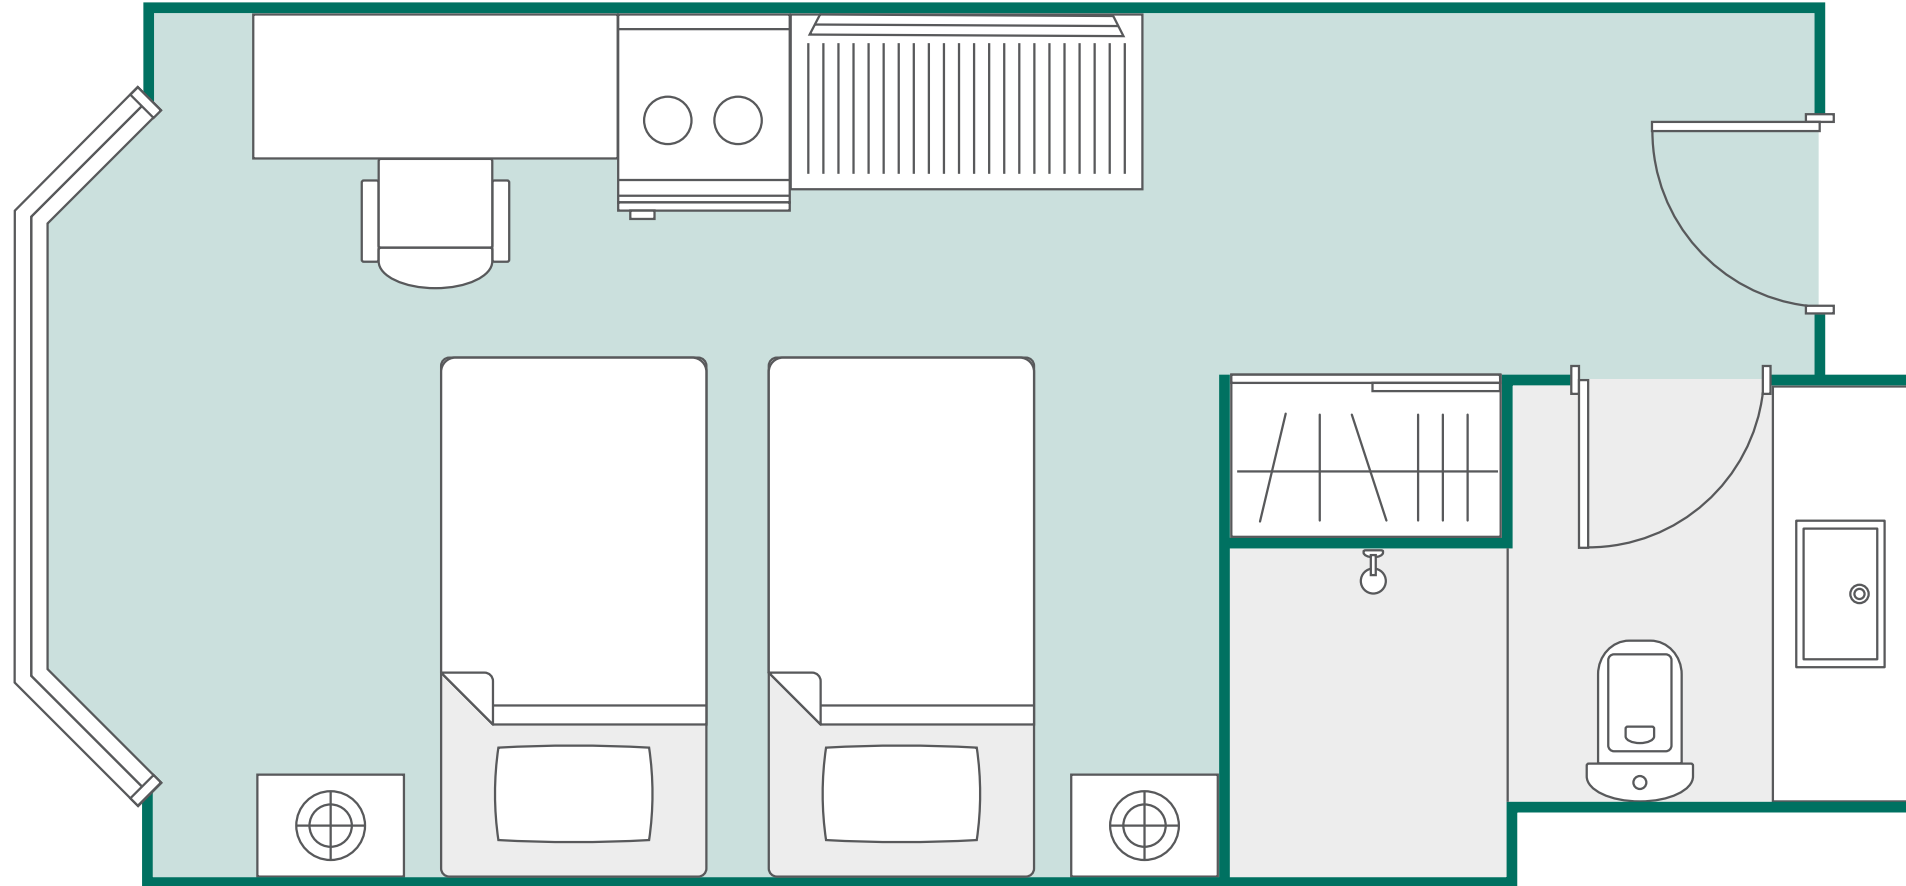

SUNWAY HOTEL HANOI - CLUB TWIN ROOM

Room Size: 24 - 28 sqm

All room layout plans contained herein are for reference only and shall not constitute any warranty whether expressly or implicitly. The room layout plans used are for illustrative and general indication purpose only and are not intended to express the specific layouts and dimensions of the hotel's guestrooms. Each room layout serves only as guidance and do not necessarily represent the final and/or the assigned guestroom.