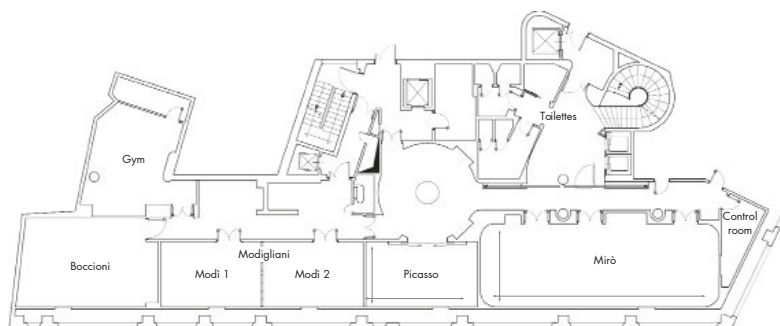

#### GOOD TO KNOW

- Run in Milan: morning jog with a professional runner.
- "Pillowow" the choice of the preferred pillow.
- Free parking and private garage with extra charge.
- Fitness room

PIANO INTERRATO  
UNDERGROUND FLOOR