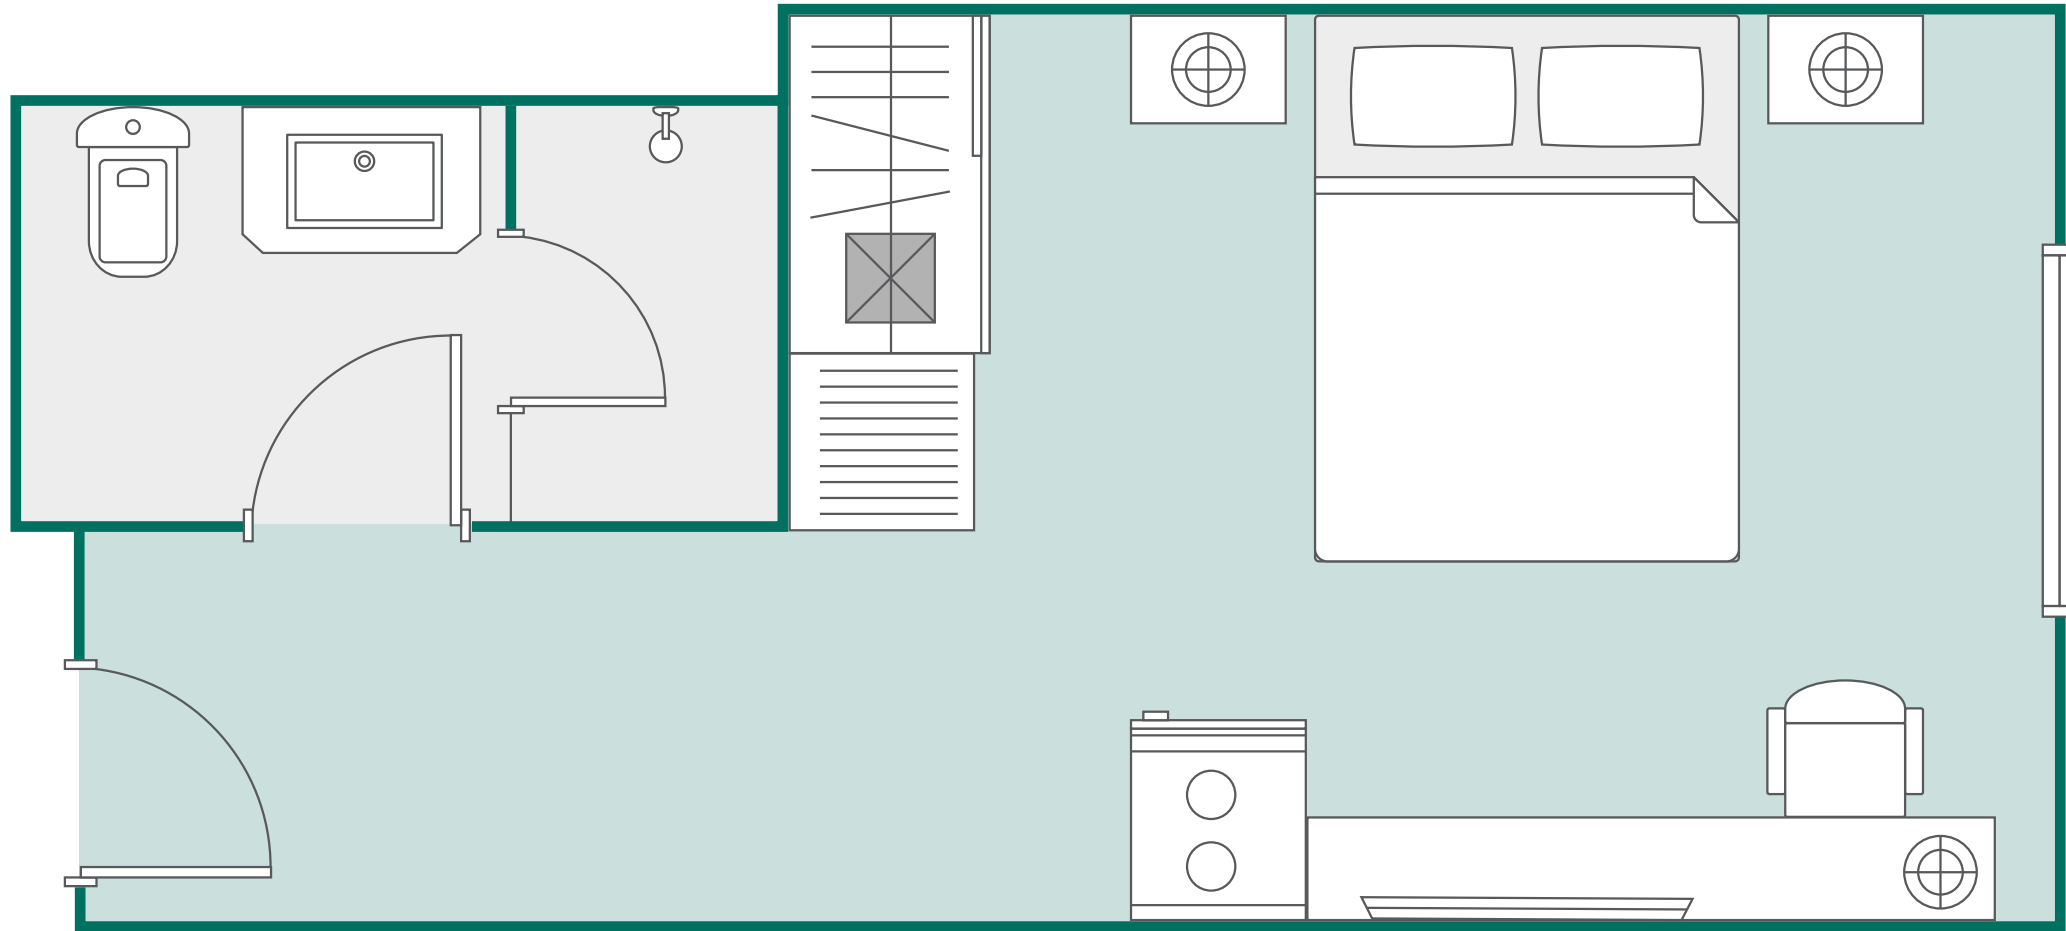

SUNWAY VELOCITY HOTEL KUALA LUMPUR - SUPERIOR KING ROOM

Room Size: 25 sqm

All room layout plans contained herein are for reference only and shall not constitute any warranty whether expressly or implicitly. The room layout plans used are for illustrative and general indication purpose only and are not intended to express the specific layouts and dimensions of the hotel's guestrooms. Each room layout serves only as guidance and do not necessarily represent the final and/or the assigned guestroom.