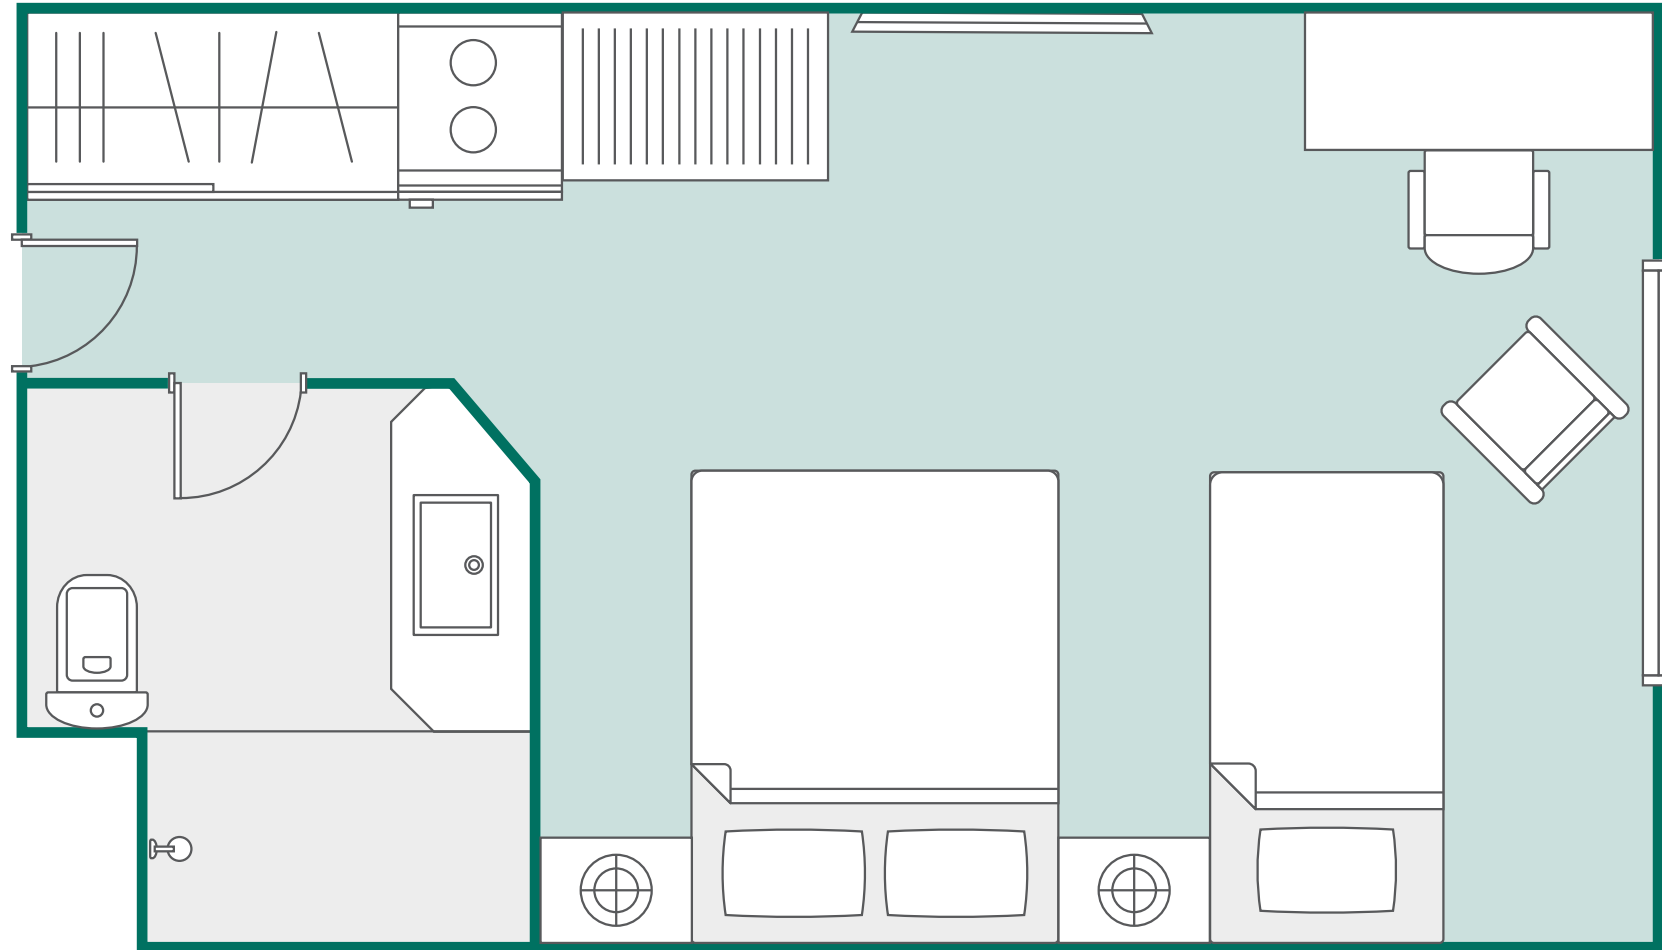

SUNWAY HOTEL GEORGETOWN - FAMILY ROOM

Room Size: 28 sqm

All room layout plans contained herein are for reference only and shall not constitute any warranty whether expressly or implicitly. The room layout plans used are for illustrative and general indication purpose only and are not intended to express the specific layouts and dimensions of the hotel's guestrooms. Each room layout serves only as guidance and do not necessarily represent the final and/or the assigned guestroom.