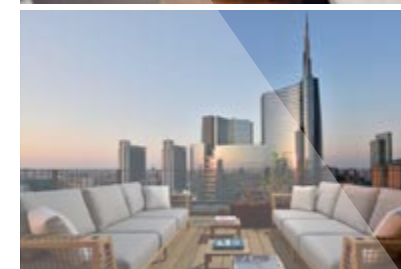

RISTORANTI / RESTAURANTS

Milano Verticale | UNA Esperienze è anche il luogo in cui godere di un'esperienza gastronomica di altissimo livello grazie al team di Enrico Bartolini. Il Bar con giardino, l'Osteria contemporanea e il Ristorante fine dining: tre interpretazioni pensate per esprimere con gusto moderno e sostenibile il ricco patrimonio della tradizione italiana in un contesto esclusivo, dove sorseggiare un aperitivo e rilassarsi con un goloso business lunch o una cena gourmet dai sapori ricercati.

Milano Verticale | UNA Esperienze is also the place to enjoy a gastronomic experience of the highest level, thanks to Enrico Bartolini's team, the most starred Italian chef in the world. The Bar, the Osteria contemporanea and the Ristorante gourmet: three interpretations designed to express the rich heritage of Italian tradition with a modern and sustainable taste in an exclusive context, where sip an aperitif and relax with a delicious business lunch or a fine dinner with refined flavors.