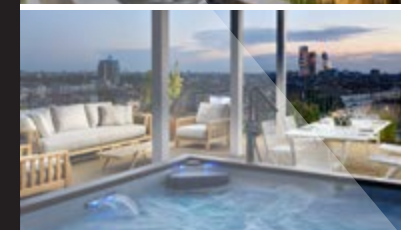

BUONO A SAPERSI / USEFUL INFO

Edificio costruito con grande attenzione alla sostenibilità e al risparmio energetico. È possibile disporre degli ultimi due piani in esclusiva grazie alla modulazione delle 4 Penthouse suite e della loro terrazza panoramica. Parcheggio privato a pagamento. Uno spazio aperto al quarto piano, il giardino di oltre 1000mq ed una piazzetta privata antistante l'hotel sono interessanti soluzioni per eventi non convenzionali. Il nome scelto è un omaggio all'attitudine milanese di propensione verso l'alto, verso nuove vette e nuovi obiettivi.

The building was built with great attention to sustainability and energy saving. It is possible to have the last two floors exclusively thanks to the modulation of the 4 Penthouse suites and their panoramic terrace. Private parking on request. An open space on the fourth floor, the garden of over 1000sqm and a private square in front of the hotel are interesting solutions for unconventional events. The name chosen is a tribute to the Milanese attitude upward propensity, towards new heights and new goals.