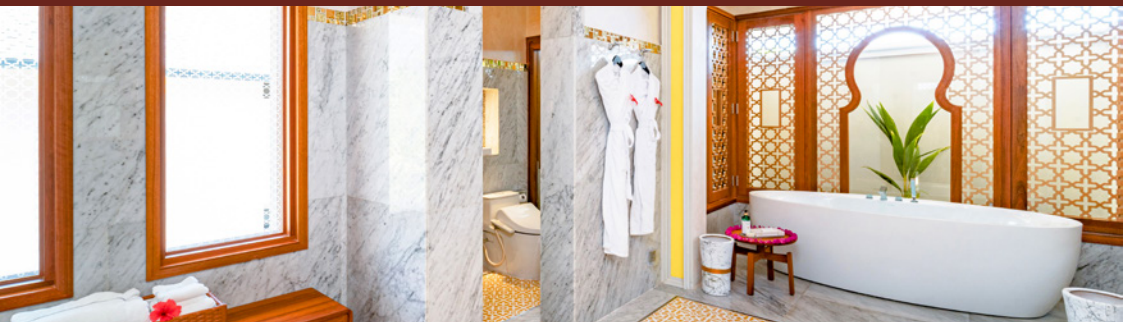

Facilities

- Accommodates eight guests (maximum nine guests)
- Total Space: 1100sqm
- Indoor and outdoor dining & living areas
- Bedrooms: 3 Super King Beds & 1 Super Queen Bed & 2 Queen Beds (Twin Pair)
- 1 Sofa Set
- Outdoor Shower
- Private freshwater pool
- Indoor & Outdoor Dining Table and Chairs
- Swing & Sun Deck & Sunbeds
- Sunken Gazebo
- Indoor Personal Gym
- Steam Room
- Study Room / Office
- Nanny Room
- Luggage Room
- Water Slide
- Barbeque Grill
- Automated Shades (Blackout curtains) & Smart home Features
- Smart Toilet
- 55 and 65 inches TV Size with IPTV system
- Terry Bathrobes & Silk Kimono Bathrobes
- Jacuzzi Bathtub & Rain Shower

Thoughtful Touches

- Direct beach and lagoon access
- Private Butler
- Private Bicycles
- Private Buggy
- Luxury bed & bath linen
- Luxury Bathroom amenities
- Nespresso coffee machine
- Gourmet teas
- In-residence wine fridge
- Extensive Pillow Menu
- In-Villa Check-In
- Bottle of champagne served on arrival
- Excursion Concierge Service by Mr. Moodhu
- Daily Tropical seasonal fruit basket
- Personalized food services provided by your butler
- Yoga mats
- Complimentary Exclusive High-speed Internet in room