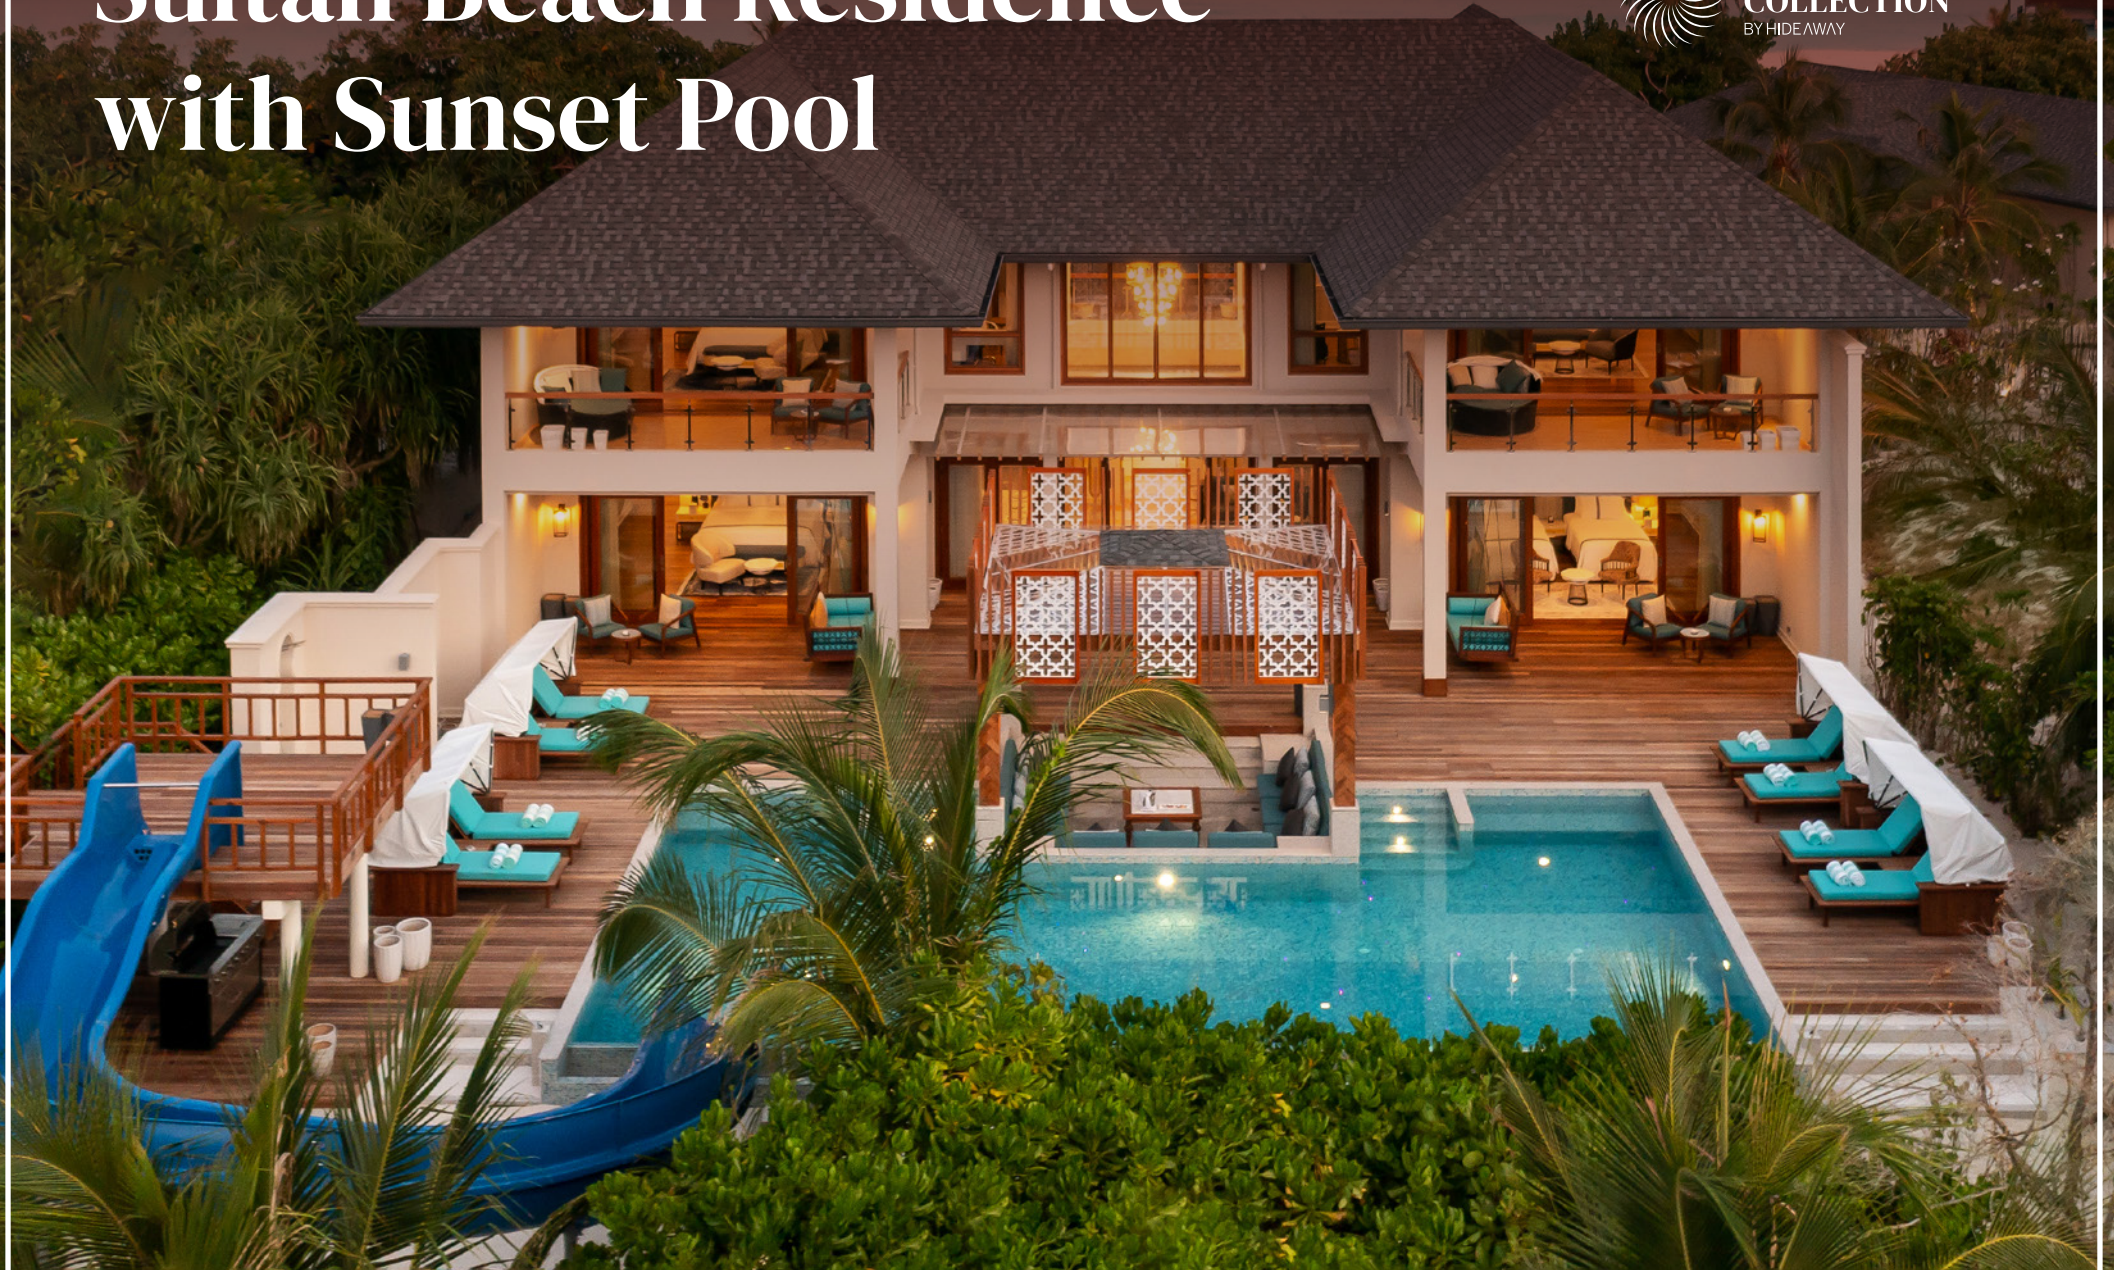

# Sultan Beach Residence with Sunset Pool

 THE SIGNATURE  
COLLECTION  
BY HIDEAWAY

# A Luxuriously Spacious Private Residence

**IDEAL FOR**  
8 People

**ROOMS**  
4 Bedroom

**SIZE**  
1100 Sqm

**AVAILABILITY**  
5 Villas

The Sultan Beach Residence offers 4 large private bedroom, each with a stunning view across the private pool to the beach beyond. The large outdoor relaxation area and spacious interior living space make this residence ideal for families and groups who enjoy their space and privacy.

# Space, Privacy, Connection

- Direct access to luminous white sandy beaches at the North Point Beach
- Luxurious Middle Eastern designs, complimented with artisan-made furniture and enticing glass fittings, with viewing window overlooking scenic Maldivian ocean
- Private bedrooms, all offering a standalone suite with ensuite bathroom: Three of the bedrooms offering king-size beds, while the other bedroom features two comfortable twin-size beds
- Designer fittings: spacious interiors with designer carpets, hand-crafted fittings, and lavish custom-designed headboards
- Four spacious bathrooms, all with free standing jacuzzi bathtubs, multi-jet rain showers, and designer wash basins
- A pavillion built with luxury in mind, together with a Maldivian style, hand-crafted deck, with sumptuous views of the ocean, a furnished sunken gazebo, and open-air outdoor rain shower
- Ostentatious swimming pool with In-Pool Jacuzzi, with its distinctive water slide feature that extends into the scintillating waters of the massive pool
- State of the art surround sound system, complimented with multimedia entertainment
- Spacious living area and dining area with pantry – Smart TV and designer couches available
- Private indoor gym with modern, state-of-the-art treadmill and designer equipment available
- Indulgent private steam room available in the Master Bedroom
- Library, and Nanny room with ensuite bathroom available
- Select in-room branded amenities and accessories