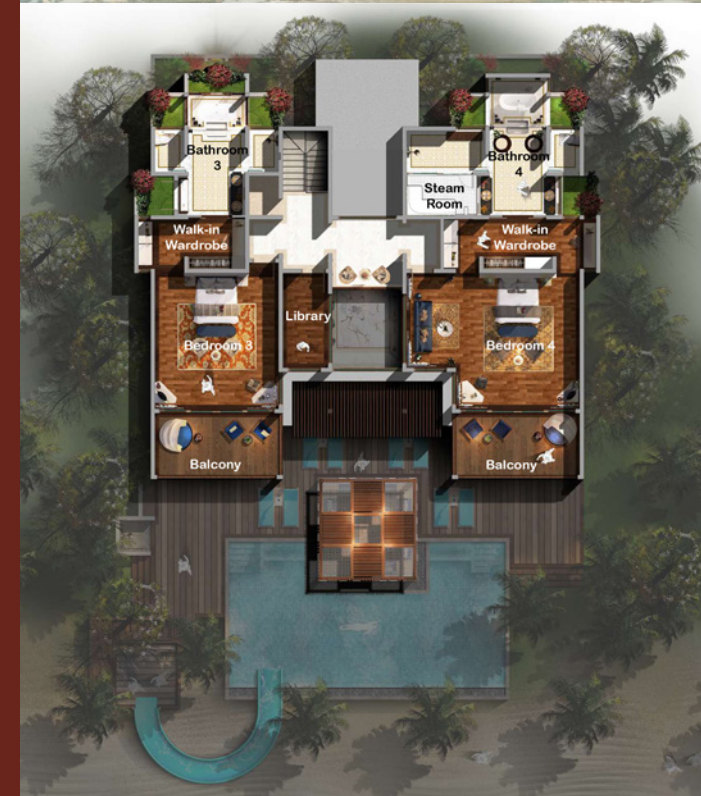

# A Luxuriously Spacious Private Residence

**IDEAL FOR**  
8 People

**ROOMS**  
4 Bedroom

**SIZE**  
1100 Sqm

**AVAILABILITY**  
5 Villas

The Sultan Beach Residence offers 4 large private bedroom, each with a stunning view across the private pool to the beach beyond. The large outdoor relaxation area and spacious interior living space make this residence ideal for families and groups who enjoy their space and privacy.

# Space, Privacy, Connection

- Direct access to luminous white sandy beaches at the North Point Beach
- Luxurious Middle Eastern designs, complimented with artisan-made furniture and enticing glass fittings, with viewing window overlooking scenic Maldivian ocean
- Private bedrooms, all offering a standalone suite with ensuite bathroom: Three of the bedrooms offering king-size beds, while the other bedroom features two comfortable twin-size beds
- Designer fittings: spacious interiors with designer carpets, hand-crafted fittings, and lavish custom-designed headboards
- Four spacious bathrooms, all with free standing jacuzzi bathtubs, multi-jet rain showers, and designer wash basins
- A pavillion built with luxury in mind, together with a Maldivian style, hand-crafted deck, with sumptuous views of the ocean, a furnished sunken gazebo, and open-air outdoor rain shower
- Ostentatious swimming pool with In-Pool Jacuzzi, with its distinctive water slide feature that extends into the scintillating waters of the massive pool
- State of the art surround sound system, complimented with multimedia entertainment
- Spacious living area and dining area with pantry – Smart TV and designer couches available
- Private indoor gym with modern, state-of-the-art treadmill and designer equipment available
- Indulgent private steam room available in the Master Bedroom
- Library, and Nanny room with ensuite bathroom available
- Select in-room branded amenities and accessories