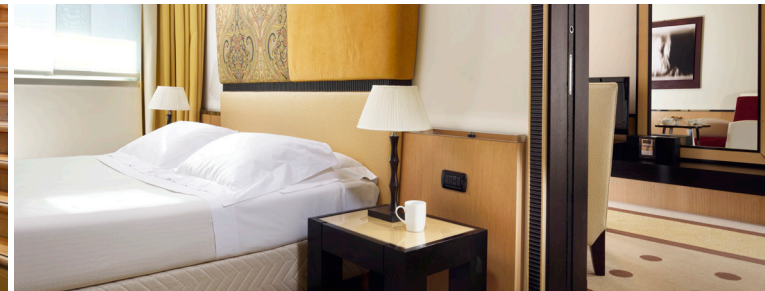

MEETINGS & EVENTS

5 modular meeting rooms with natural light. Dimensions between 20 m2 and 150 m2. Wi-fi internet access.

Milano - 25 km
Milan - 25 km

Malpensa (MXP) - 20 km
Malpensa (MXP) - 20 km

Fiera Milano Rho-Però - 13 km
Exhibition center Rho-Però - 13 km