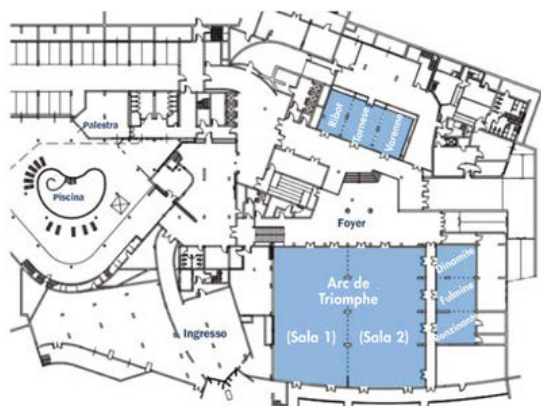

SALE | PIANO -1

SALE | PIANO TERRA

BUSINESS MEETINGS / BUSINESS MEETINGS

Sala plenaria modulare fino a 800 posti a sedere
Modular plenary meeting room with seating for up to 800 people

Ristorazione dai più semplici coffe break ai più elaborati finger food buffet
Catering from simple coffee breaks to more elaborate finger food buffets