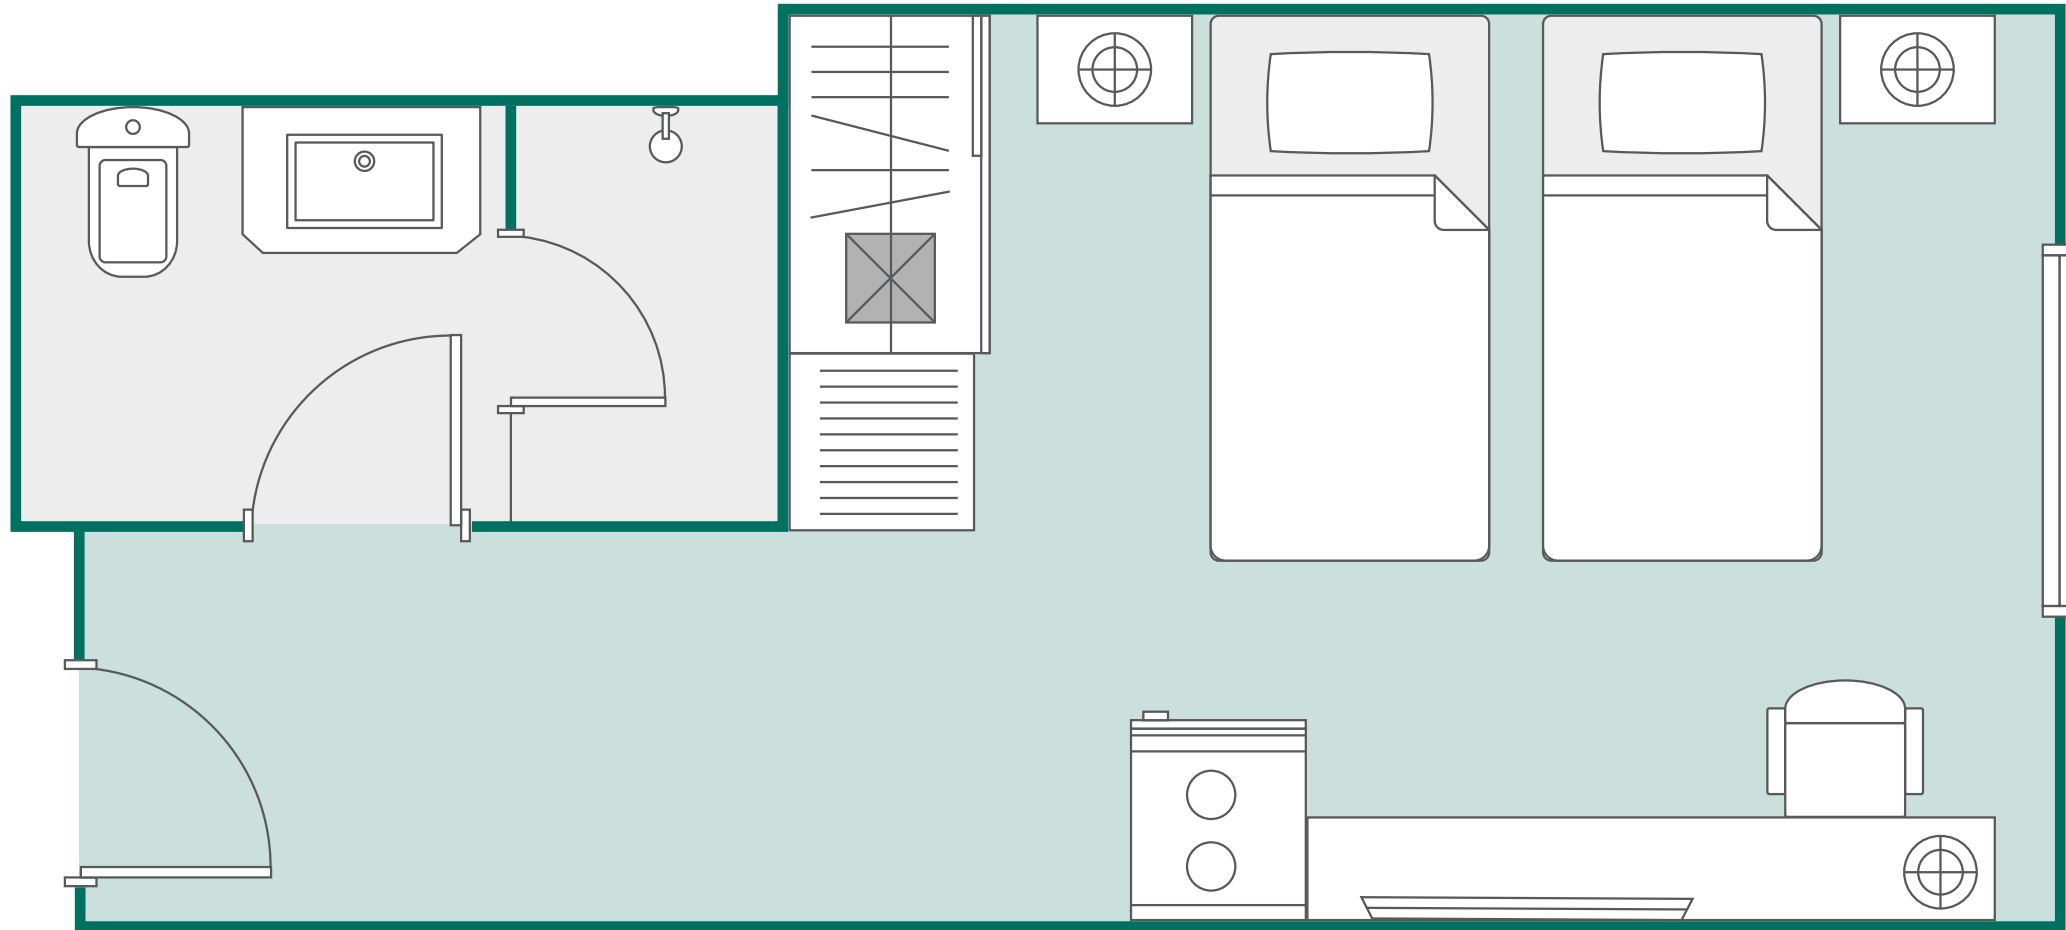

# SUNWAY VELOCITY HOTEL KUALA LUMPUR - SUPERIOR TWIN ROOM

Room Size: 25 sqm

All room layout plans contained herein are for reference only and shall not constitute any warranty whether expressly or implicitly. The room layout plans used are for illustrative and general indication purpose only and are not intended to express the specific layouts and dimensions of the hotel's guestrooms. Each room layout serves only as guidance and do not necessarily represent the final and/or the assigned guestroom.