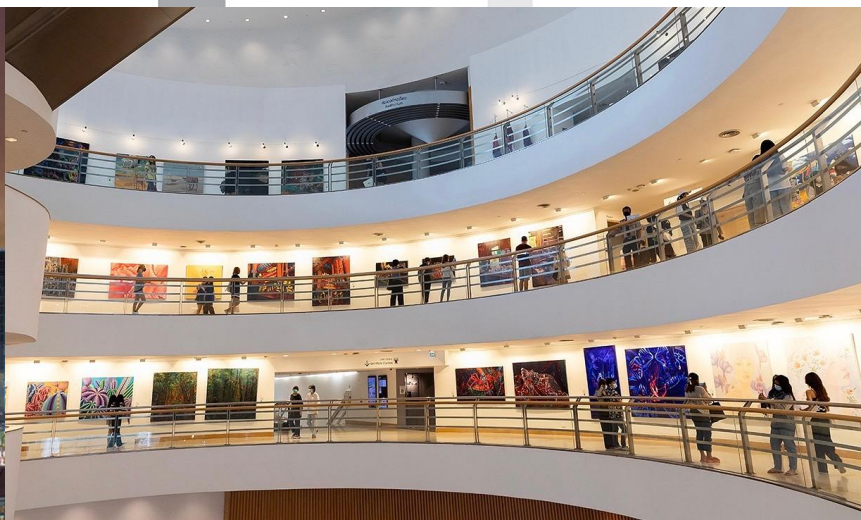

Location

- 27 km drive to Suvarnabhumi Airport
- 22.5 km drive to Don Mueang Airport
- Sky link to BTS Phayathai Station (exit 1)
- 200m walk to Airport Rail Link Phayathai Station (exit2)
- 2 BTS Stations to MBK Center
- 2 BTS Stations to Siam Paragon
- 2 BTS Stations to Bangkok Art and Culture Center
- 3 BTS Stations to Central Chid Lom and 5 mins walk to central world

Eastin Grand Hotel Phayathai

18 Phaya Thai Rd, Thung Phaya Thai,
Ratchathewi, Bangkok 10400 Thailand
Tel: +6624832899
Email: rsvn@eastingrandphayathai.com

Facebook: Eastin Grand Hotel Phayathai
Instagram: @eastingrandphayathai