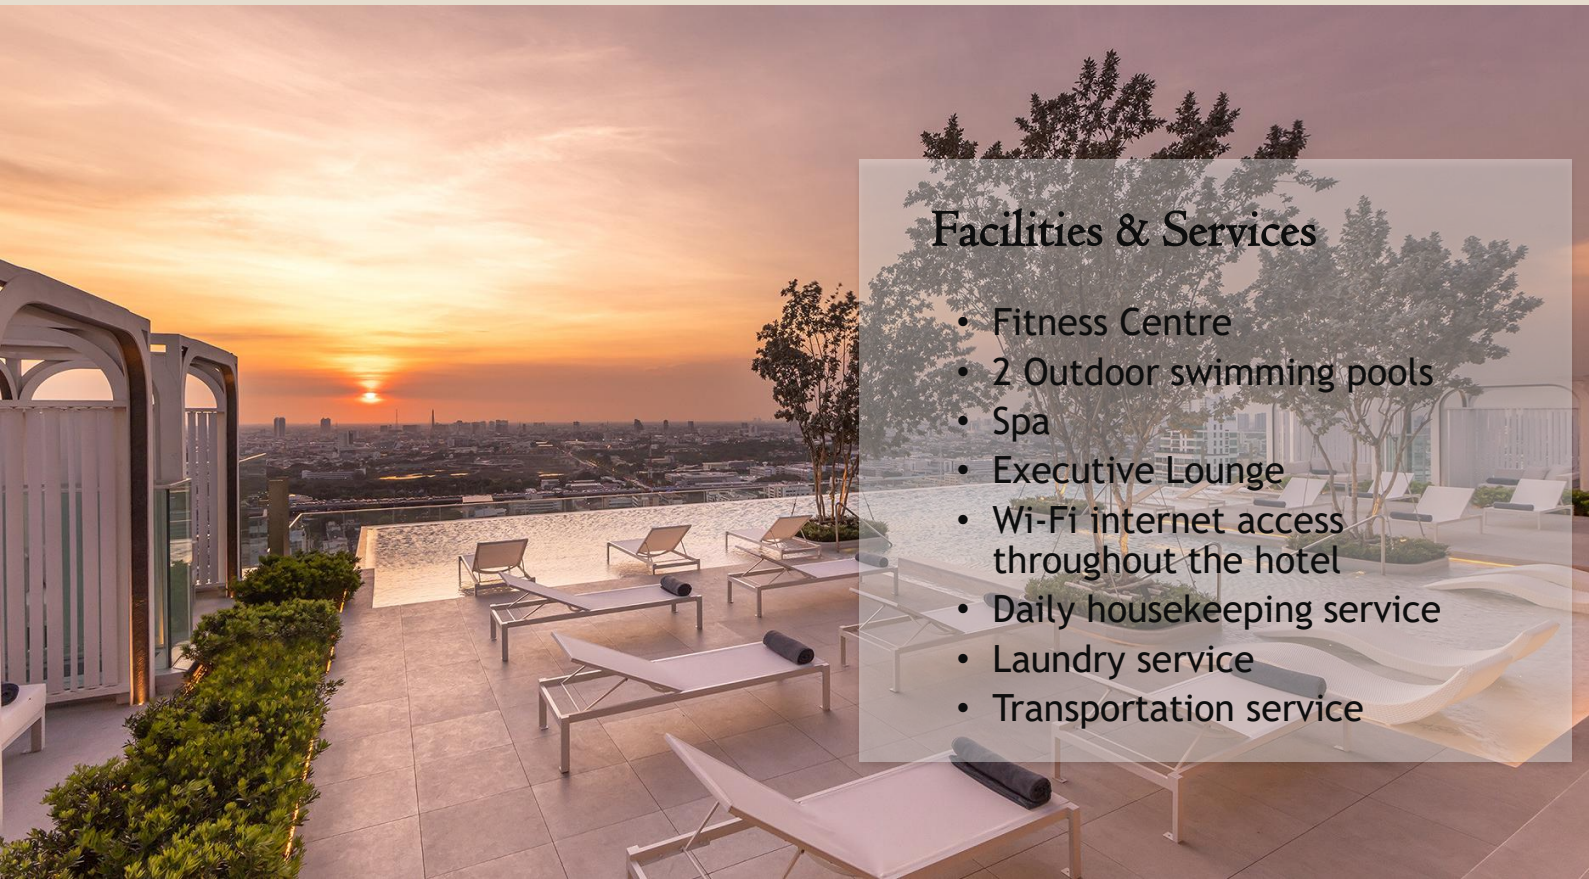

Restaurants

TRATTORIA@22

In a perfect setting beside the pool up on the 22nd floor, discover Mediterranean cuisine with a modern twist at Trattoria@22. Showcasing seasonal dishes with a menu guided by exceptional ingredients and the finest produce, enjoy the best of the Mediterranean in a stylish setting with an inviting atmosphere.

Opening Hours: 12:00-23:00 hrs.

Facilities & Services

- Fitness Centre
- 2 Outdoor swimming pools
- Spa
- Executive Lounge
- Wi-Fi internet access throughout the hotel
- Daily housekeeping service
- Laundry service
- Transportation service