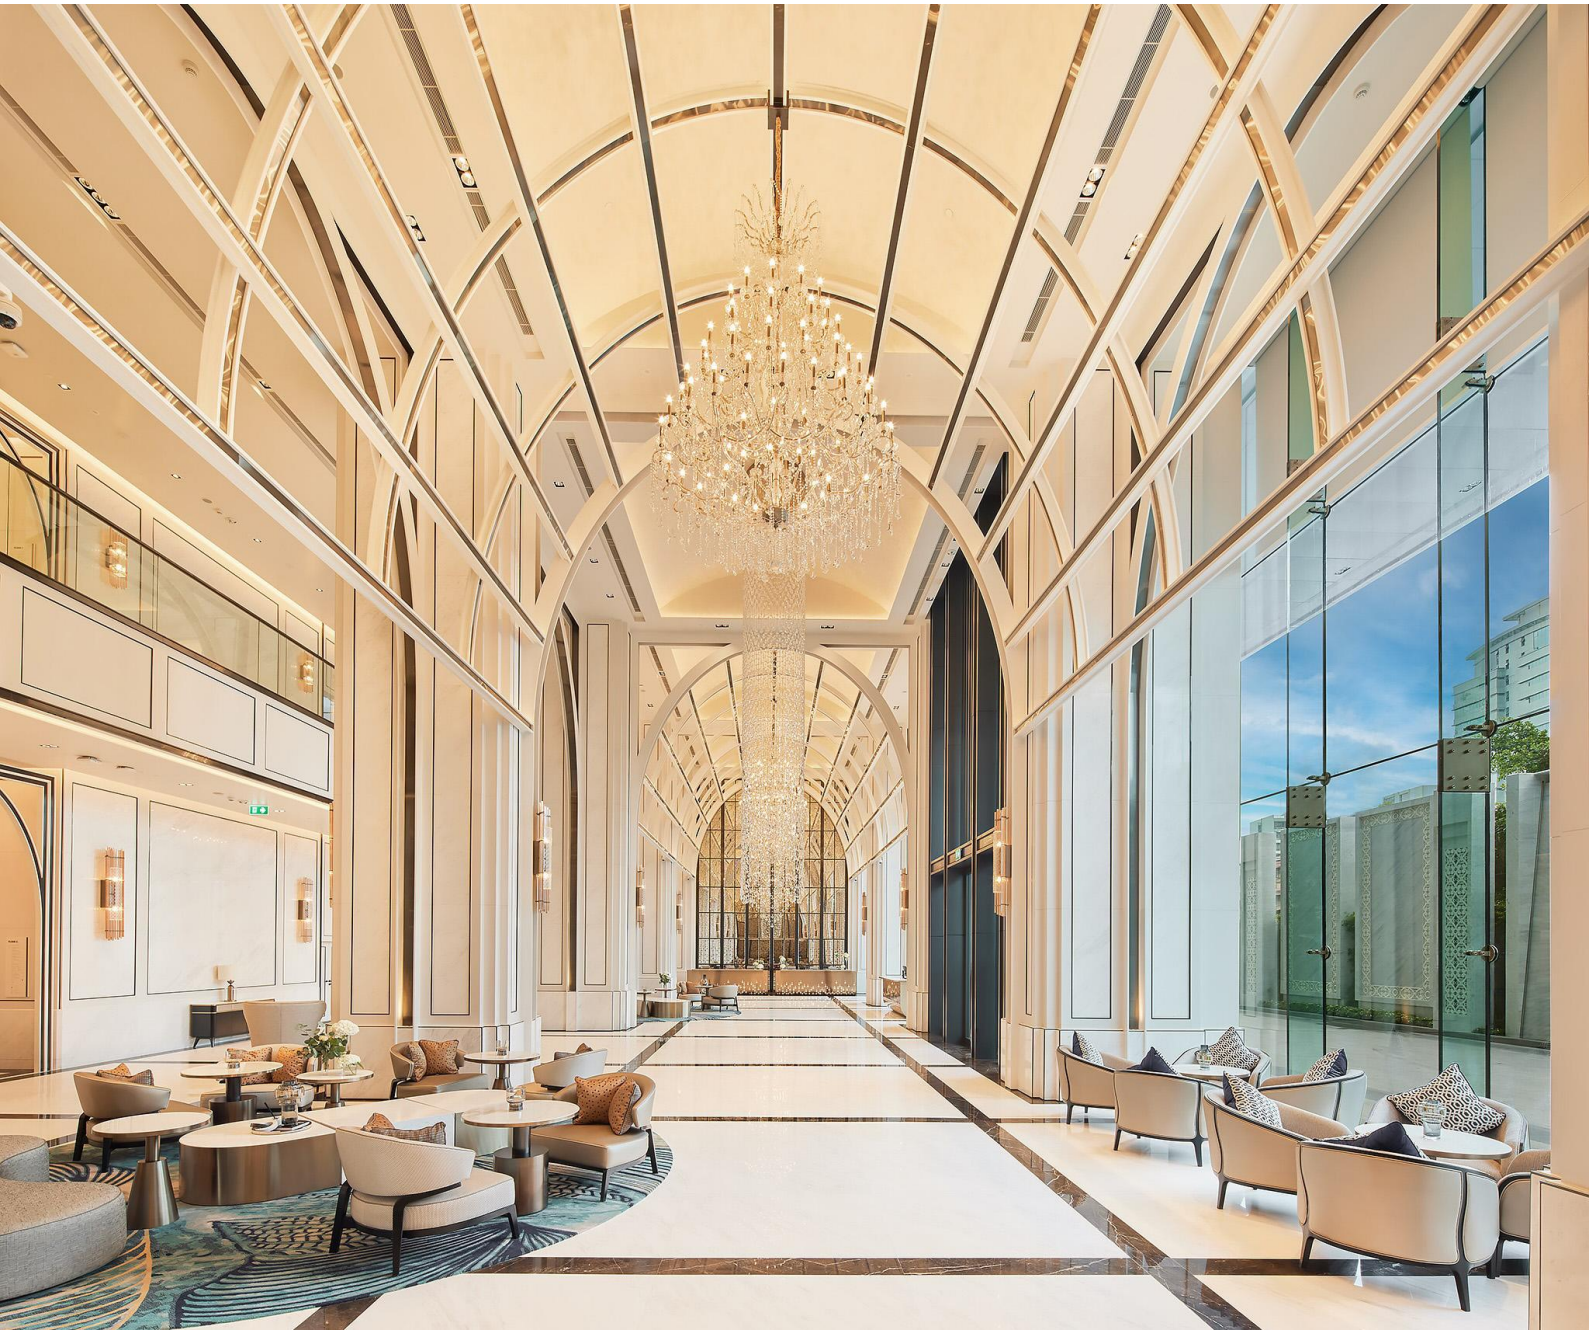

Eastin Grand Hotel Phayathai

EASTIN
GRAND HOTEL
PHAYATHAI

Service and Value Redefined.

Eastin Grand Hotel Phayathai is located in a mixed-use complex with hotel elements, office spaces and retail stores. The hotel is conveniently located with direct access to the Phayathai BTS Skytrain station and only 5 minutes walk from Airport Rail link Phayathai Station. With space for meetings and functions of all types and scales, the hotel provides elegant options for both personal and business events. Whether it be forging new bonds through formal dinners or strengthening old ones through annual parties, the hotel has the perfect venue for you.

Opening Date :
19 May 2023

Owner :
Kamkoong Property Co., Ltd.

Hotel Management :
Absolute Hotel Services Co., Ltd.

Managing Director:
John Westoby

Eastin Grand Hotel Phayathai has 494 modern and stylish guest rooms spanning 30 floors, consisting of eight different room types to suit everyone's diverse needs and styles. Unwind with modern amenities such as individually controlled air-conditioning, a flat-screen TV with satellite channels as well as complimentary wireless internet access. Our comfortable beds and luxury linens will ensure a great night's sleep every time.