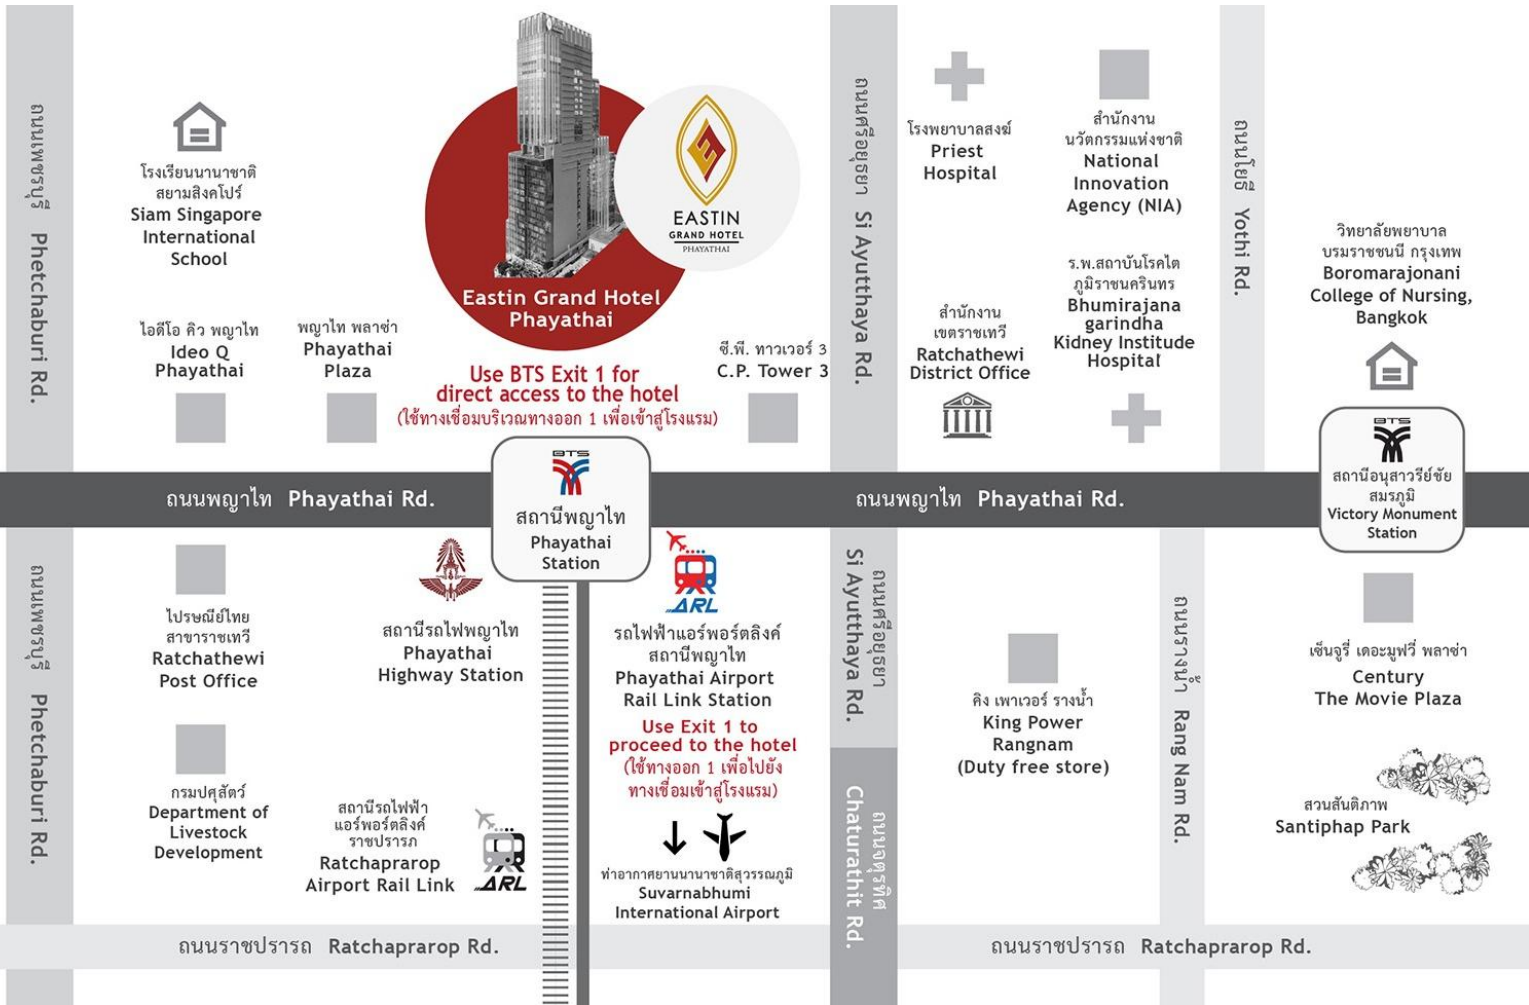

Eastin Grand Hotel Phayathai

EASTIN
GRAND HOTEL
PHAYATHAI

Service and Value Redefined.

Eastin Grand Hotel Phayathai is located in a mixed-use complex with hotel elements, office spaces and retail stores. The hotel is conveniently located with direct access to the Phayathai BTS Skytrain station and only 5 minutes walk from Airport Rail link Phayathai Station. With space for meetings and functions of all types and scales, the hotel provides elegant options for both personal and business events. Whether it be forging new bonds through formal dinners or strengthening old ones through annual parties, the hotel has the perfect venue for you.

Restaurants

THE MARKET@5

The Market@5 draws inspiration from vibrant street food-style food trucks, offering a diverse selection of international cuisine. The menu highlights classic Thai, Asian, and European dishes, including Italian favorites, all served in a spacious restaurant spanning over 1,000 sqm, adorned with beautiful wall paintings.

Opening Hours: 12:00-23:00 hrs.

Facilities & Services

- Fitness Centre
- 2 Outdoor swimming pools
- Spa
- Executive Lounge
- Wi-Fi internet access throughout the hotel
- Daily housekeeping service
- Laundry service
- Transportation service

Location

- 27 km drive to Suvarnabhumi Airport
- 22.5 km drive to Don Mueang Airport
- Sky link to BTS Phayathai Station (exit 1)
- 200m walk to Airport Rail Link Phayathai Station (exit2)
- 2 BTS Stations to MBK Center
- 2 BTS Stations to Siam Paragon
- 2 BTS Stations to Bangkok Art and Culture Center
- 3 BTS Stations to Central Chid Lom and 5 mins walk to central world