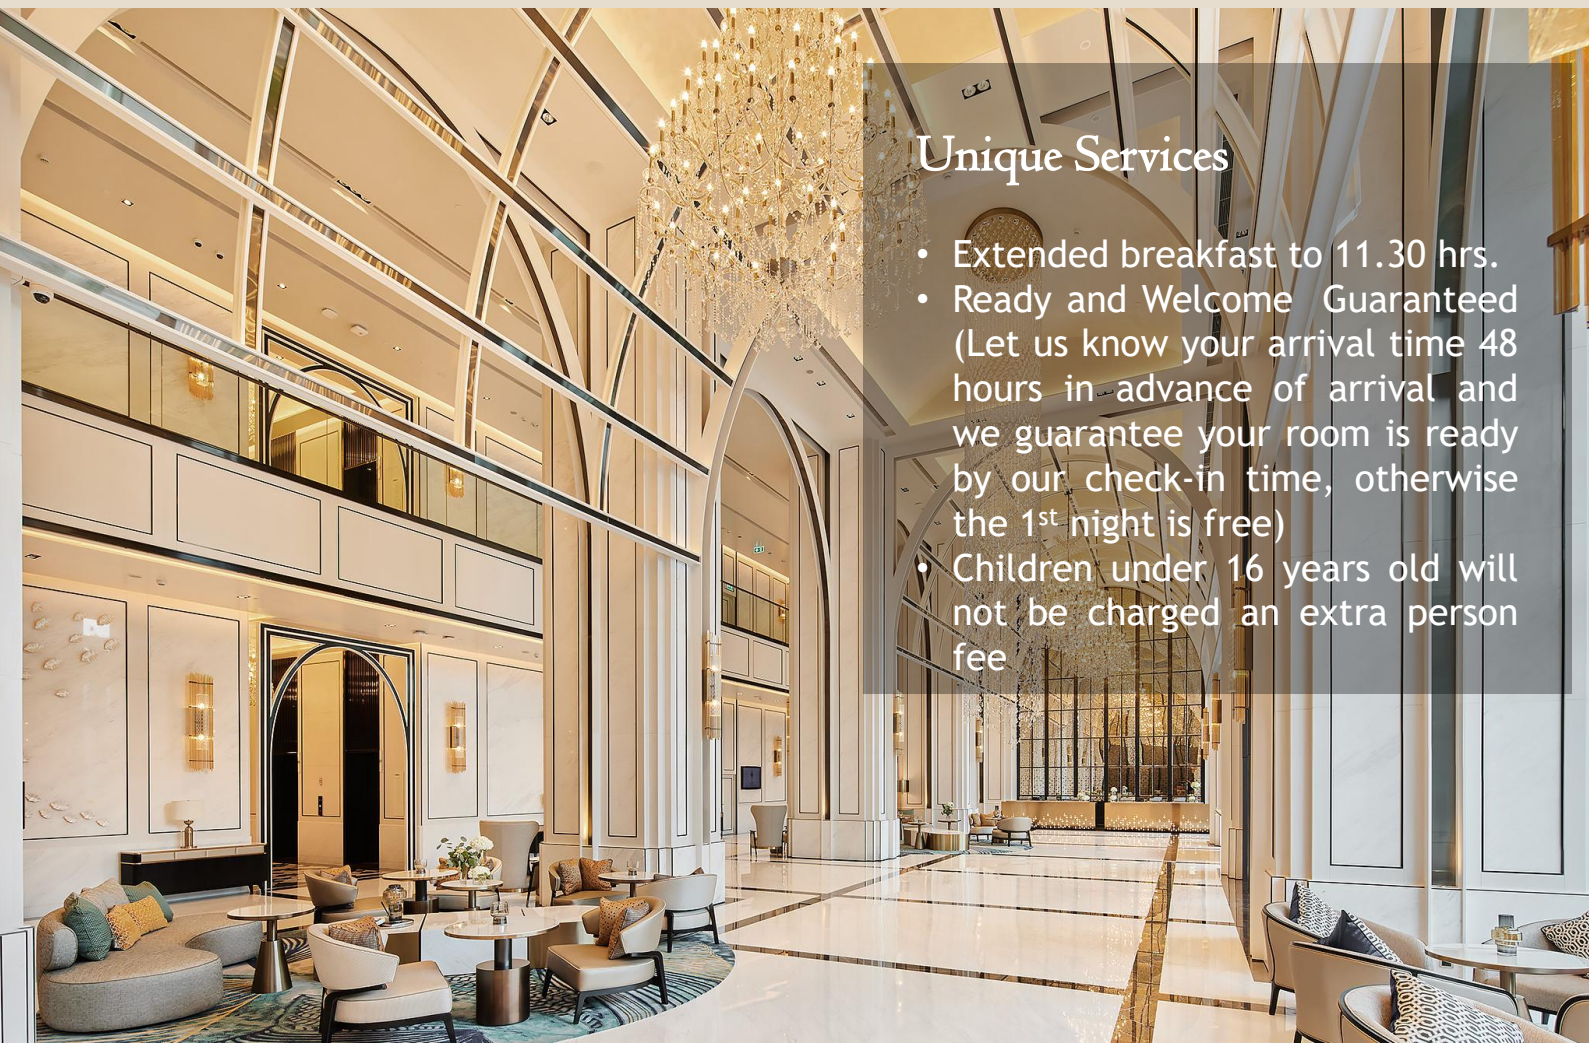

Opening Hours: 12:00-23:00 hrs.

Facilities & Services

- Fitness Centre
- 2 Outdoor swimming pools
- Spa
- Executive Lounge
- Wi-Fi internet access throughout the hotel
- Daily housekeeping service
- Laundry service
- Transportation service