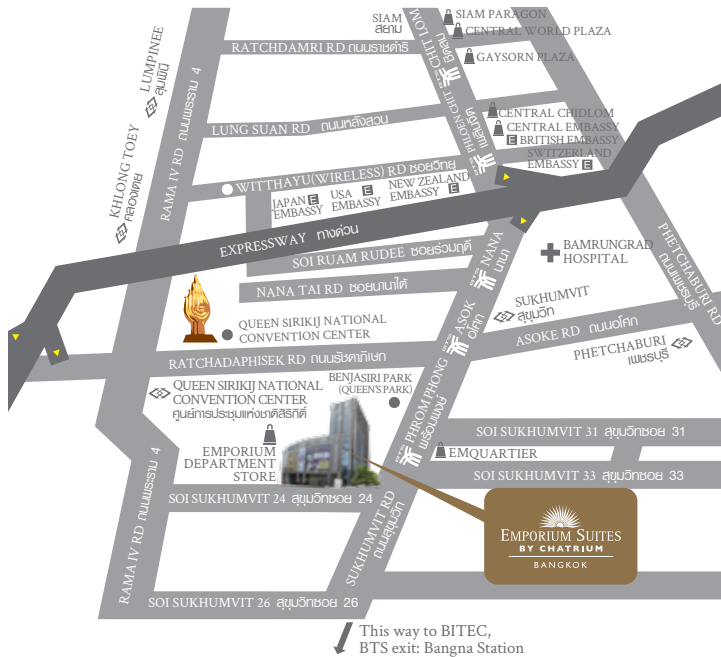

DINING

The Emporia is our signature restaurant, providing delicious Chinese and international cuisine with unparalleled views of the downtown Bangkok skyline. You can also enjoy our refreshing Pool Bar beside our free-form pool and tropical garden, making for picture perfect wedding moments.

LOCATION

Emporium Suites by Chatrium is ideally located on Sukhumvit Road.

- 28 km from Suvarnabhumi International Airport
- 11.5 km from BITEC Convention Center
- Above Emporium Shopping Complex & next to Benjasiri Park
- Direct covered access to the BTS Skytrain, Prom Phong Station
- 2.8 km from Queen Sirikit Convention Center