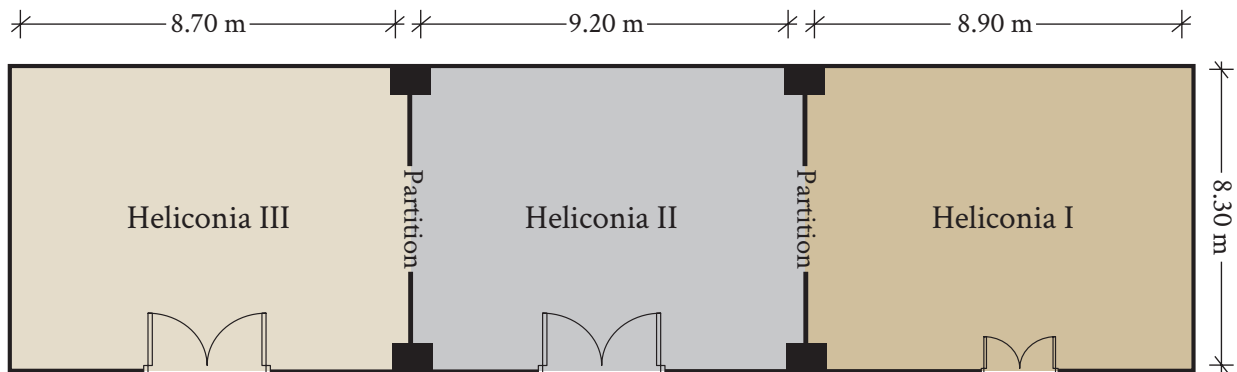

Function rooms	Total (Sq.m.)	Width (m.)	Length (m.)	Height (m.)	Number of persons							
					Boardroom	I shape	U shape	Classroom	Theatre	Buffet	Cocktail	Banquet
Heliconia I	73.87	8.3	8.9	2.5	24	24	26	30	50	40	60	40
Heliconia II	76.36	8.3	9.2	2.5	24	24	26	30	50	40	60	40
Heliconia III	72.21	8.3	8.7	2.5	24	24	26	30	50	40	60	40
Heliconia I&II or II&III	150	8.3	18.0	2.5	50	50	52	80	100	80	120	80
Heliconia I-III	223	8.3	26.8	2.5	60	60	60	120	180	120	200	120