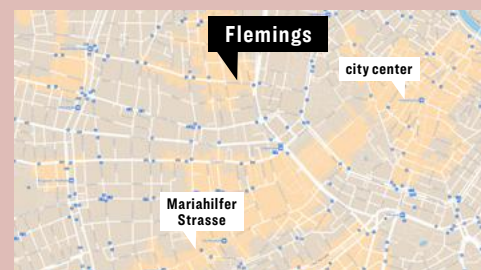

25 reserved parking spaces in the ASTORIA garage / 2 electric charging stations (both compatible with Tesla, 1 also for other electric cars), price per day: €32 or €52 for electric cars

Distances

Mariahilfer Strasse 1 km / city center 1.1 km / Naschmarkt 1.5 km / Prater 3.9 km / central train station 4.0 km / Schönbrunn Palace 4.8 km / Exhibition and Congress Center 5.8 km / Vienna Airport (VIE) 20 km

Map data ©2022
GeoBasis-DE/BKG ©(2009), Google

ENJOY YOUR STAY IN VIENNA'S ELEGANT CITY CENTER!

Rooms

195 rooms and 12 suites / extra-comfortable box-spring bed / soundproofed windows / individually adjustable air-conditioning / mini fridge / one free bottle of mineral water / tea and coffee station / free high-speed WiFi / laptop-sized safe / flat-screen TV with radio / comfortable work corner with desk / glass and granite bathroom / high-quality Malin+Goetz skincare products / laundry service and ironing board in room / non-smoking rooms only / rooms with connecting door / rooms with balcony on 6th floor / rooms with bathtub