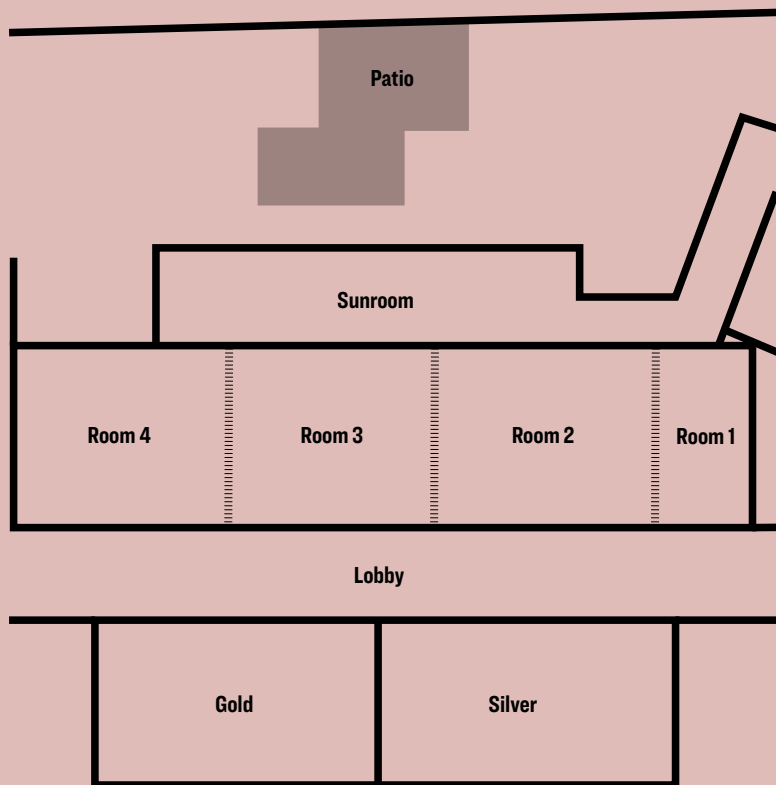

FUNCTION ROOMS

	Floor	Height	Surface area	Natural light	Classroom	Theater	Banquet	Reception	U-shaped	Conference style
Room 1	GF	3.30 m	30 m²	yes	12	20	10	20	10	12
Room 2	GF	3.30 m	63 m²	yes	25	40	30	40	18	20
Room 3	GF	3.30 m	62 m²	yes	25	40	30	40	18	20
Room 4	GF	3.30 m	62 m²	yes	25	40	30	40	18	20
Flemings Silver	GF	3.30 m	70 m²	yes	–	–	–	–	–	24
Flemings Gold	GF	3.30 m	70 m²	yes	28	46	30	40	26	14
Room 1+2	GF	3.30 m	100 m²	yes	52	67	40	110	27	32
Room 1+2+3	GF	3.30 m	160 m²	yes	92	116	70	180	–	–
Room 1+2+3+4	GF	3.30 m	220 m²	yes	140	179	110	250	–	–
Room 2+3	GF	3.30 m	125 m²	yes	74	102	50	140	–	–
Room 2+3+4	GF	3.30 m	190 m²	yes	124	151	90	215	–	–
Room 3+4	GF	3.30 m	125 m²	yes	76	95	60	140	–	–

You can also book our **sunroom** or **patio** for special events.

GROUND FLOOR