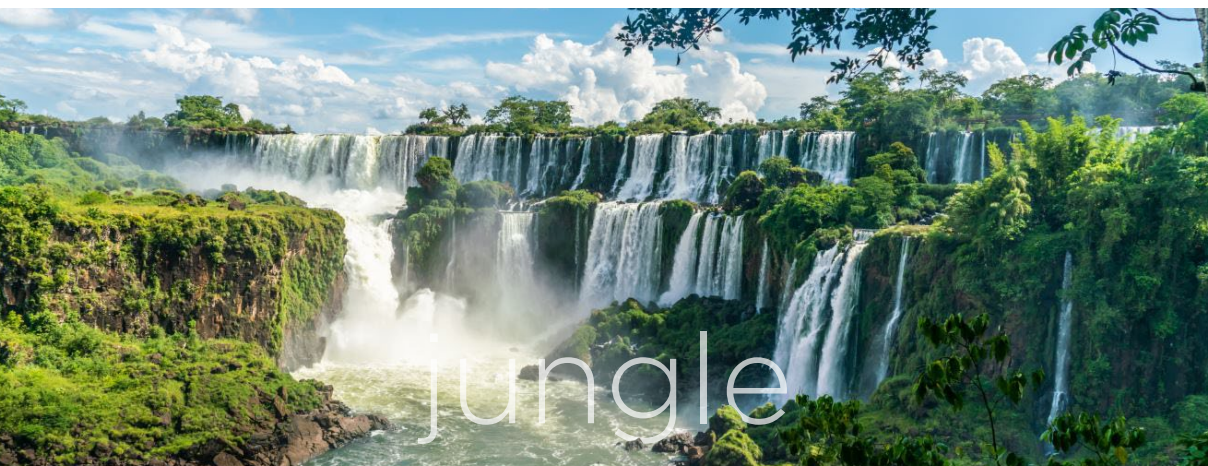

GRAND
HOTELS
LUX

Chile

Paraguay

Brasil

Uruguay

Argentina

Iguazú Grand y Panoramic Grand
Puerto Iguazú

Recoleta Grand
Buenos Aires

Connectivity

Ministro Pistarini International Airport (EZE)
Distance: 60 minutes.

Jorge Newbery Airport (AEP)
Distance: 25 minutes.

Multiple land accesses

ARiver access from Colonia, Montevideo or Punta del Este, Uruguay.