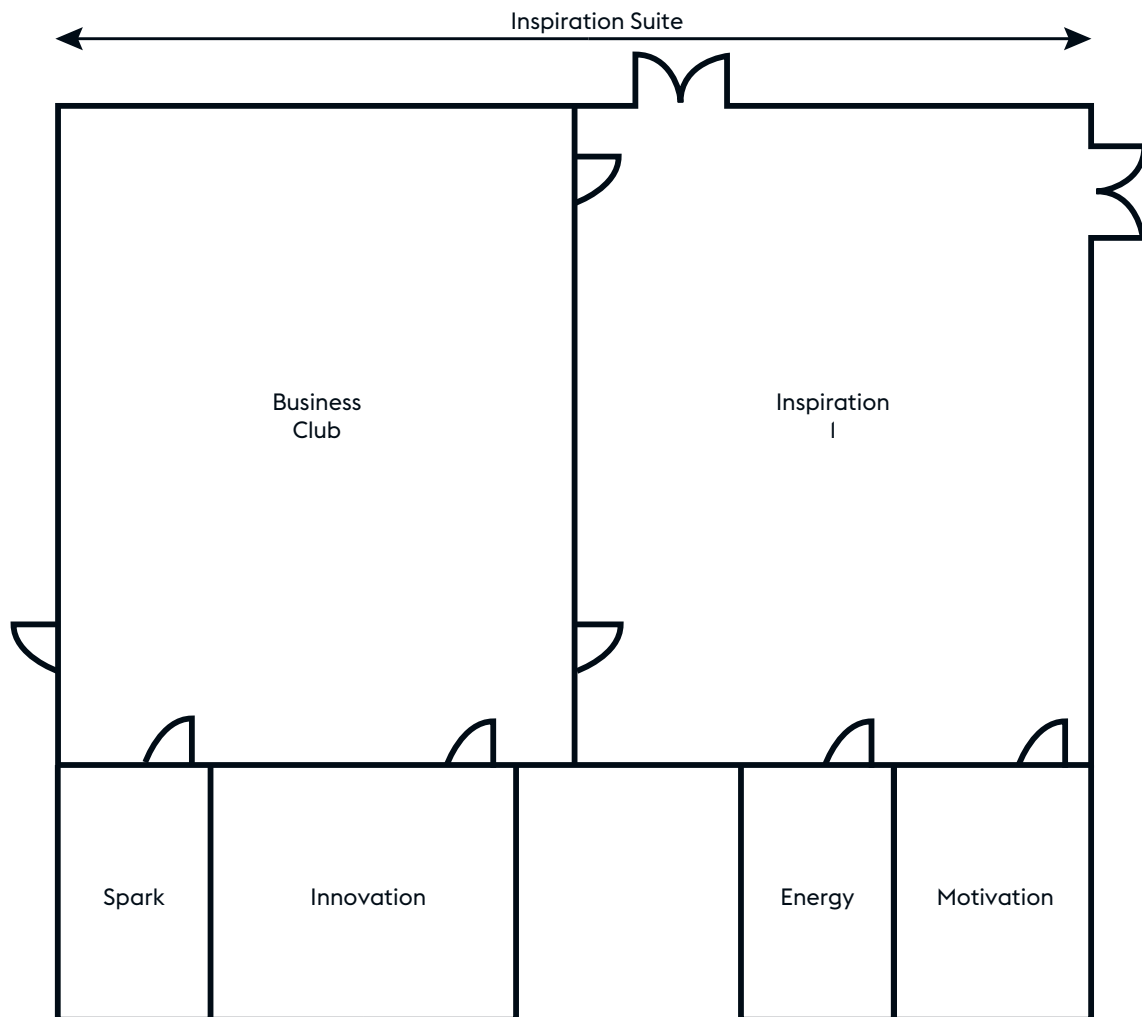

VILLAGE PORTSMOUTH

MEETING, EVENTS AND BANQUETING

FLOOR PLAN

Room Name	THEATRE	CLASSROOM	CABARET	U-SHAPE	BOARDROOM	BANQUETING	LENGTH (M)	WIDTH (M)	HEIGHT (M)
Inspiration Suite	300	120	130	80	70	180	26.2	13	2.9
Inspiration I	160	80	80	40	24	100	12.5	13	2.9
Business Club (inc bar)	80	30	36	20	20	40	12.3	13	2.9
Motivation	30	-	-	-	20	-	8	4	2.7
Energy	-	-	-	-	8	-	4	4	2.7
Spark POD	-	-	-	-	6	-	3.1	2.9	2.1
Innovation POD	-	-	-	-	9	-	5.1	2.9	2.1