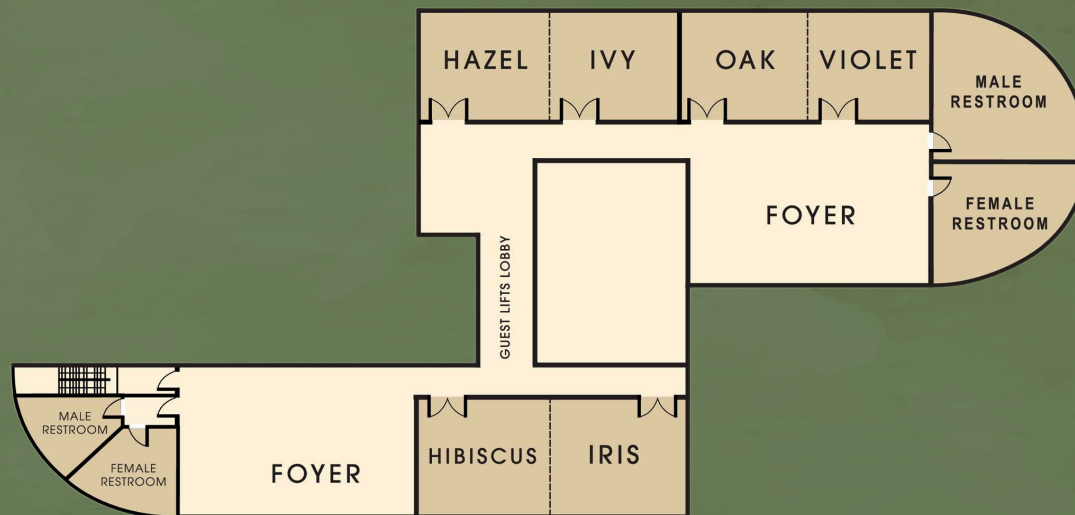

# Breakout Rooms

Level 2M

Rooms	Level	Size (Sq m)	Size (Sq M) (L' x W')	Height (m)	 Round Table	 Theatre	 Boardroom	 U-Shape	 Classroom
Iris Room	2M	68	8.52 x 7.99	3	40	30	20	15	24
Hibiscus Room	2M	64	7.92 x 7.99	3	30	30	20	15	24
Iris - Hibiscus Room	2M	65	16.44 x 7.99	3	70	90	50	50	54
Hazel Room	2M	65	8.55 x 7.60	3	40	30	20	24	45
Ivy Room	2M	63	8.27 x 7.60	3	30	30	20	15	24
Hazel - Ivy Room	2M	63	16.82 x 7.60	3	60	100	50	50	54
Oak Room	2M	63	8.27 x 7.60	3	30	30	20	15	24
Violet Room	2M	63	8.30 x 7.60	3	30	30	20	15	24
Oak - Violet Room	2M	62	16.57 x 7.60	3	60	100	50	50	54
Function Room Foyer	2M	360	-	3	-	-	-	-	-