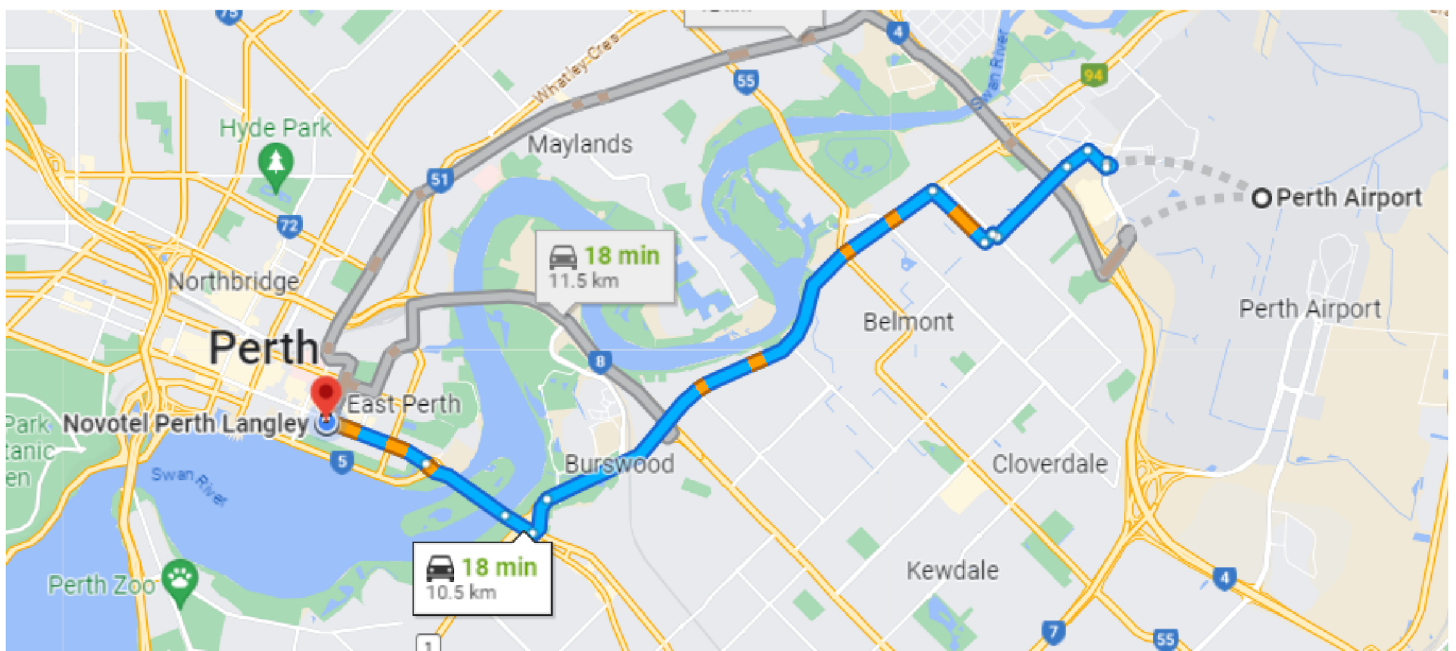

## Perth Airport - Novotel Perth Langlely 18 - 20 minutes by car

### Perth Airport

32 Boud Ave, Perth Airport WA 6105

- Take Stanton Rd and Leake St to National Highway 94

4 min (2.5 km)

- Continue on National Highway 94 to East Perth

11 min (6.8 km)

- Follow Adelaide Terrace to Hill St in Perth

### Novotel Perth Langlely

221 Adelaide Terrace, Perth WA 6000

## Perth Airport - Novotel Perth Langley 37 - 40 minutes by Airport Line Train

- **Perth Airport**  
32 Boud Ave, Perth Airport WA 6105

---

Walk  
▼ About 4 min, 260 m

---
- **Airport Central**

---

**Airport Line** Claremont Stn  
▼ 18 min (8 stops) · Platform 1 · Stop ID: 99551