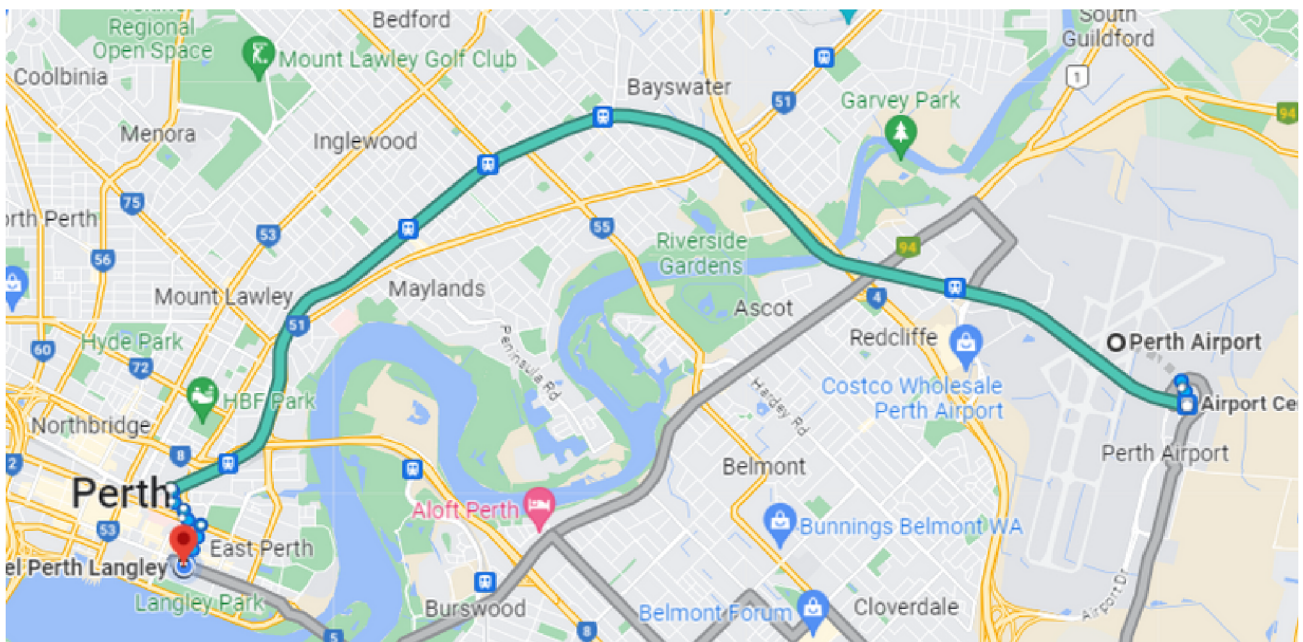

### Perth Airport

32 Boud Ave, Perth Airport WA 6105

- Take Stanton Rd and Leake St to National Highway 94

4 min (2.5 km)

- Continue on National Highway 94 to East Perth

11 min (6.8 km)

- Follow Adelaide Terrace to Hill St in Perth

### Novotel Perth Langlely

221 Adelaide Terrace, Perth WA 6000

## Perth Airport - Novotel Perth Langley 37 - 40 minutes by Airport Line Train

- **Perth Airport**  
32 Boud Ave, Perth Airport WA 6105

---

Walk  
▼ About 4 min, 260 m

---
- **Airport Central**

---

**Airport Line** Claremont Stn  
▼ 18 min (8 stops) · Platform 1 · Stop ID: 99551

---
- **Mciver**

---

Walk  
▼ About 15 min, 1.0 km

---
- ⊙ **Novotel Perth Langley**  
221 Adelaide Terrace, Perth WA 6000