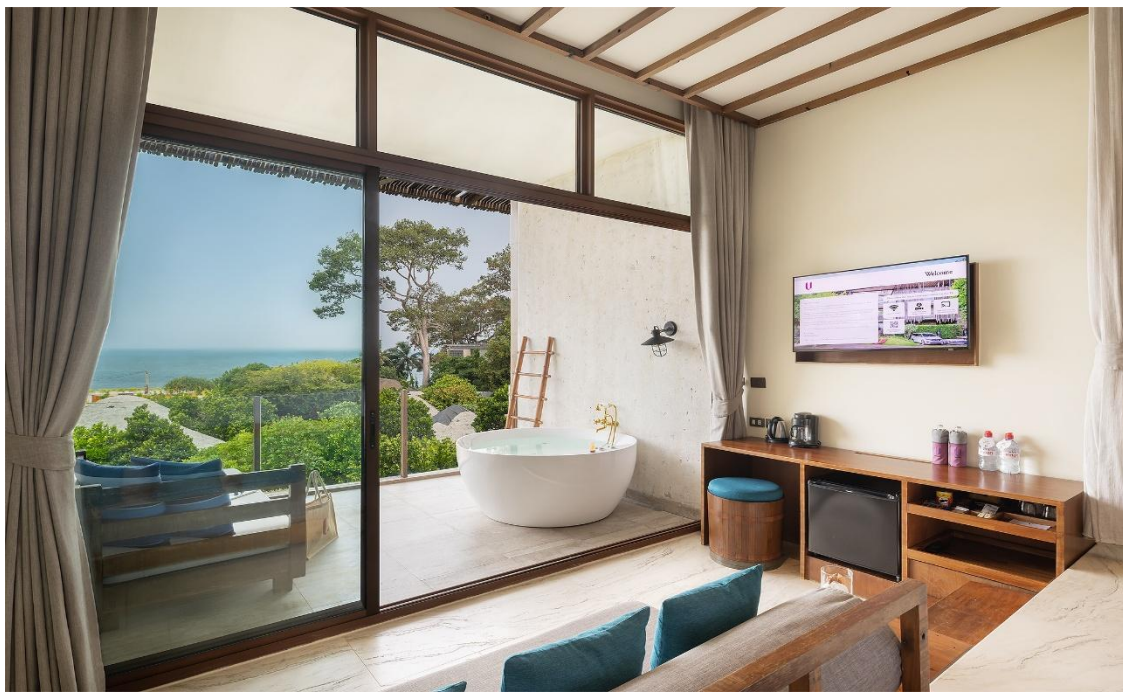

Deluxe Seaview Jacuzzi (32 sqm.)

U PATTAYA