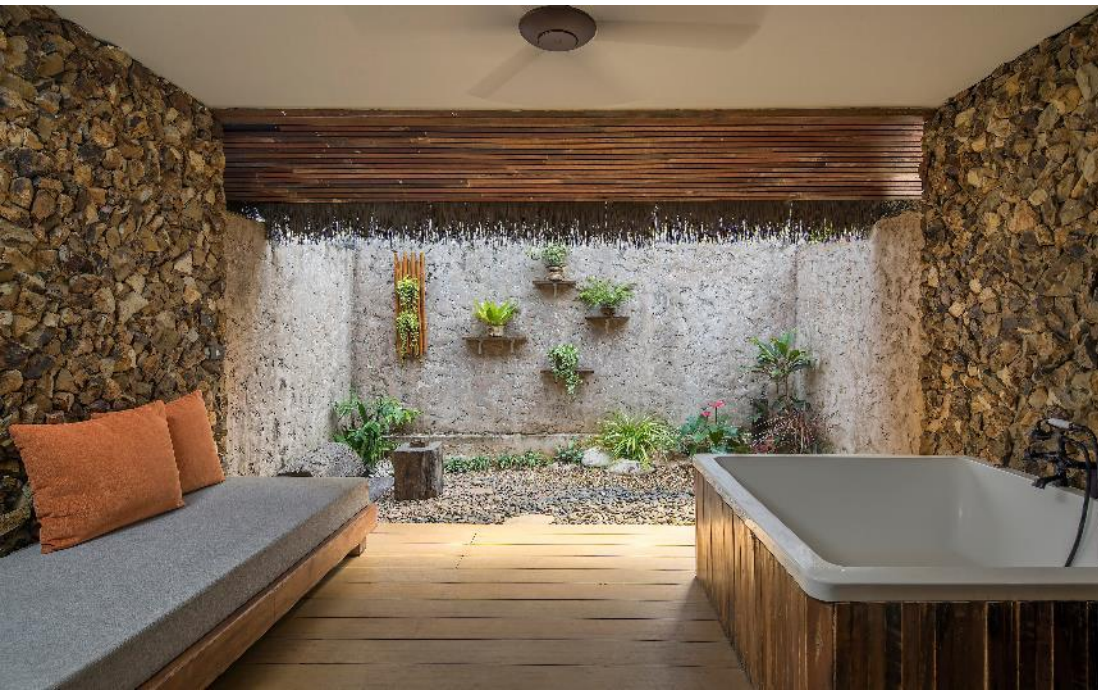

Deluxe Garden View (32 sqm.)

U PATTAYA