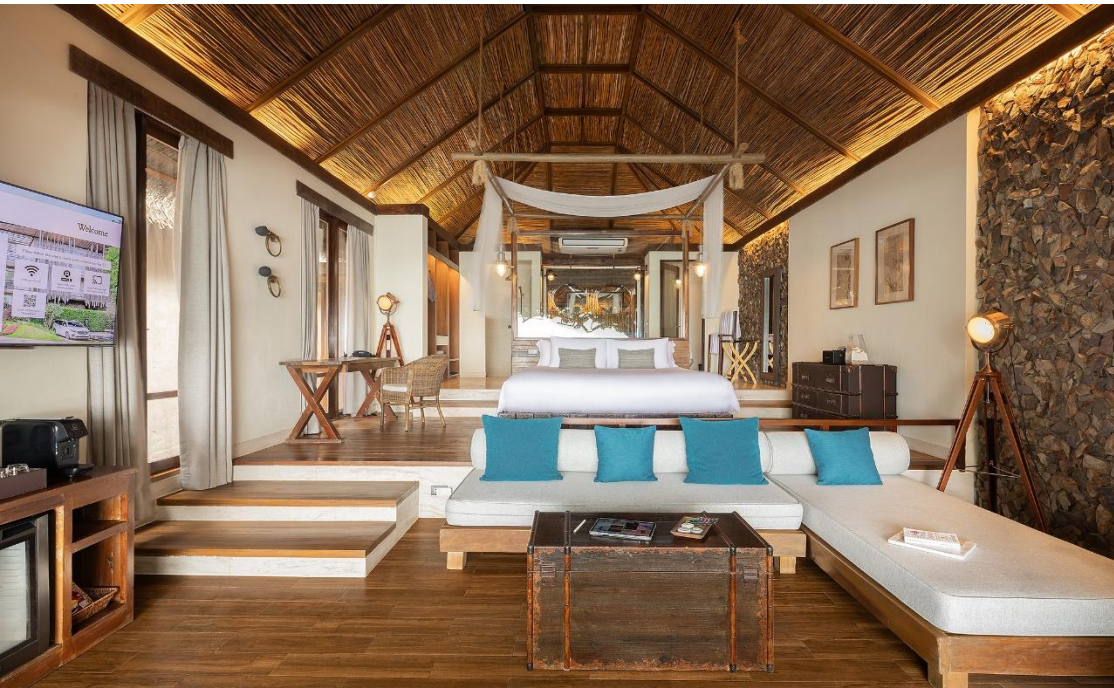

Beachfront Pool Villa (60 sqm.)

สระว่ายน้ำ: กว้าง 3 x ยาว 8 x ลึก 1.2 เมตร

U PATTAYA