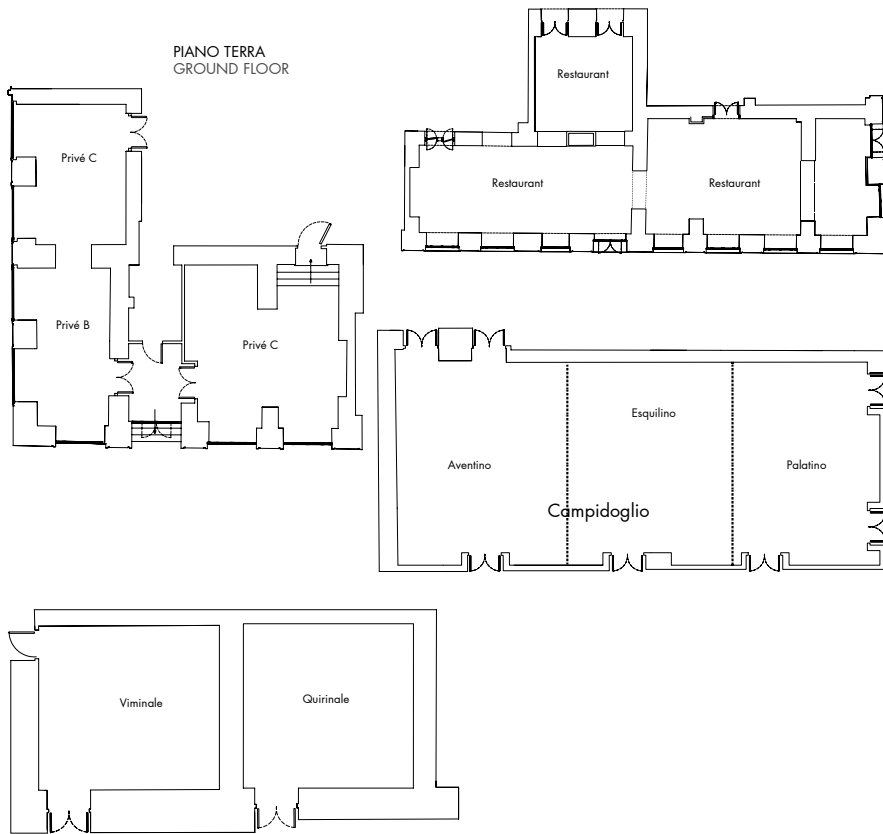

ATTREZZATURE STANDARD GRATUITE / FREE STANDARD MEETING EQUIPMENTS

Lavagna a fogli mobili / Flip Chart   Blocco note e penna / Stationary   Hospitality desk / Hospitality desk
Schermo / Screen

SERVIZI SU RICHIESTA / SERVICES ON REQUEST

Referente congressuale in loco / Meeting specialist on site   Traduzione simultanea / Simultaneous translation   Allestimenti floreali / Flower decorations
Servizio segreteria / Secretary service   Business centre / Business centre   Assistenza Tecnica / Technical Assistance
Servizio hostess / Hostesses   Servizi fotografici / Photo service

ATTREZZATURE SU RICHIESTA / MEETING EQUIPMENT ON REQUEST

Videobeam (videoproiettore collegabile a PC con grande schermo) / LCD projector   Puntatore laser / Laser Marker   Videoconferenza / Videoconference
Schermo gigante (a partire da 2x2 mt) / Wide screen   Registrazione audio / Audio recording

UNA HOTELS Hotel Decò Roma	Teatro Theatre		Scuola Classroom		Tavolo a U U shape		Tavolo unico Board room		Banchetti Banquets		Cabaret Cabaret		Cocktail Cocktail		Dimensioni Dimensions	Altezza Height	m² m²	Porte Doors	Luce Light
Campidoglio (1+2+3)	140	65	80	25	50	20	60	22	-	-	72	36	200	100	23x9	3,5	210	1,2x2,1	✓
Aventino (1)	45	22	24	6	20	10	28	12	-	-	24	12	80	-	8x9	3,5	70	1,2x2,1	✓
Esquilino (2)	45	22	20	6	20	10	24	12	-	-	24	12	80	-	8x9	3,5	70	1,2x2,1	✓
Palatino (3)	45	22	20	6	20	10	24	12	-	-	24	12	70	-	7x9	3,5	70	1,2x2,1	✓
Aventino+Esquilino (1+2)	90	45	64	15	35	15	37	18	-	-	48	24	160	-	16x9	3,5	146	1,2x2,1	✓
Esquilino+Palatino (2+3)	90	45	64	15	35	15	37	18	-	-	48	24	150	-	14,6x9	3,5	146	1,2x2,1	✓
Quirinale	-	-	-	-	-	-	15	7	-	-	-	-	-	-	6x5	3	30	1,2x2,1	-
Viminale	20	7	8	4	12	6	12	7	-	-	-	-	-	6x5	3	30	1,2x2,1	-	

Standard space capacity

Social distancing space capacity