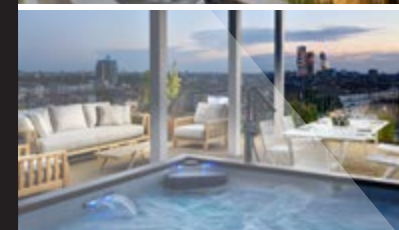

RISTORANTI / RESTAURANTS

Milano Verticale | UNA Esperienze è anche il luogo in cui godere di un'esperienza gastronomica di altissimo livello grazie al team di Enrico Bartolini. Il Bar con giardino, l'Osteria contemporanea e il Ristorante fine dining: tre interpretazioni pensate per esprimere con gusto moderno e sostenibile il ricco patrimonio della tradizione italiana in un contesto esclusivo, dove sorseggiare un aperitivo e rilassarsi con un goloso business lunch o una cena gourmet dai sapori ricercati.

Milano Verticale | UNA Esperienze is also the place to enjoy a gastronomic experience of the highest level, thanks to Enrico Bartolini's team, the most starred Italian chef in the world. The Bar, the Osteria contemporanea and the Ristorante gourmet: three interpretations designed to express the rich heritage of Italian tradition with a modern and sustainable taste in an exclusive context, where sip an aperitif and relax with a delicious business lunch or a fine dinner with refined flavors.

8,8 km
dall'aeroporto di Milano Linate (LIN)
from the airport of Milan Linate (LIN)

49 km
dall'aeroporto di Milano Malpensa (MXP)
from the airport of Milan Malpensa (MXP)

2,2 km
vicino al Centro città
near City centre

270 mt
dalla stazione FS di Milano Porta Garibaldi
from the Milan Porta Garibaldi railway station

180 mt
da piazza Gae Aulenti (attrazione turistica)
from Gae Aulenti square (tourist attraction)

PUNTI DI FORZA / HIGHLIGHTS

Situato nel cuore del distretto Porta Nuova - Garibaldi di Milano.
4 Meeting Rooms modulabili e numerosi spazi polifunzionali.
Unconventional event spaces such as the Secret Garden and the private square.
Affascinanti Penthouse suite con terrazza panoramica di 500mq.

Located in the heart of the Porta Nuova - Garibaldi district of Milan.
4 modular meeting rooms and numerous multifunctional spaces.
Spazi eventi non convenzionali come il Giardino Segreto e la piazzetta privata.
Charming Penthouse suite with 500sqm panoramic terrace.

BUONO A SAPERSI / USEFUL INFO

Edificio costruito con grande attenzione alla sostenibilità e al risparmio energetico. È possibile disporre degli ultimi due piani in esclusiva grazie alla modulazione delle 4 Penthouse suite e della loro terrazza panoramica.
Parcheggio privato a pagamento
Uno spazio aperto al quarto piano, il giardino di oltre 1000mq ed una piazzetta privata antistante l'hotel sono interessanti soluzioni per eventi non convenzionali. Il nome scelto è un omaggio all'attitudine milanese di propensione verso l'alto, verso nuove vette e nuovi obiettivi.

The building was built with great attention to sustainability and energy saving. It is possible to have the last two floors exclusively thanks to the modulation of the 4 Penthouse suites and their panoramic terrace.
Private parking on request
An open space on the fourth floor, the garden of over 1000sqm and a private square in front of the hotel are interesting solutions for unconventional events. The name chosen is a tribute to the Milanese attitude upward propensity, towards new heights and new goals.