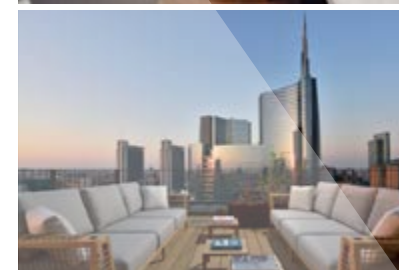

RISTORANTI / RESTAURANTS

Milano Verticale | UNA Esperienze è anche il luogo in cui godere di un'esperienza gastronomica di altissimo livello grazie al team di Enrico Bartolini. Il Bar con giardino, l'Osteria contemporanea e il Ristorante fine dining: tre interpretazioni pensate per esprimere con gusto moderno e sostenibile il ricco patrimonio della tradizione italiana in un contesto esclusivo, dove sorseggiare un aperitivo e rilassarsi con un goloso business lunch o una cena gourmet dai sapori ricercati.

Milano Verticale | UNA Esperienze is also the place to enjoy a gastronomic experience of the highest level, thanks to Enrico Bartolini's team, the most starred Italian chef in the world. The Bar, the Osteria contemporanea and the Ristorante gourmet: three interpretations designed to express the rich heritage of Italian tradition with a modern and sustainable taste in an exclusive context, where sip an aperitif and relax with a delicious business lunch or a fine dinner with refined flavors.

8,8 km
dall'aeroporto di Milano Linate (LIN)
from the airport of Milan Linate (LIN)

49 km
dall'aeroporto di Milano Malpensa (MXP)
from the airport of Milan Malpensa (MXP)

2,2 km
vicino al Centro città
near City centre

270 mt
dalla stazione FS di Milano Porta Garibaldi
from the Milan Porta Garibaldi railway station

180 mt
da piazza Gae Aulenti (attrazione turistica)
from Gae Aulenti square (tourist attraction)

PUNTI DI FORZA / HIGHLIGHTS

Situato nel cuore del distretto Porta Nuova - Garibaldi di Milano.
4 Meeting Rooms modulabili e numerosi spazi polifunzionali.
Unconventional event spaces such as the Secret Garden and the private square.
Affascinanti Penthouse suite con terrazza panoramica di 500mq.

Located in the heart of the Porta Nuova - Garibaldi district of Milan.
4 modular meeting rooms and numerous multifunctional spaces.
Spazi eventi non convenzionali come il Giardino Segreto e la piazzetta privata.
Charming Penthouse suite with 500sqm panoramic terrace.

BUONO A SAPERSI / USEFUL INFO

Edificio costruito con grande attenzione alla sostenibilità e al risparmio energetico. È possibile disporre degli ultimi due piani in esclusiva grazie alla modulazione delle 4 Penthouse suite e della loro terrazza panoramica.
Parcheggio privato a pagamento
Uno spazio aperto al quarto piano, il giardino di oltre 1000mq ed una piazzetta privata antistante l'hotel sono interessanti soluzioni per eventi non convenzionali. Il nome scelto è un omaggio all'attitudine milanese di propensione verso l'alto, verso nuove vette e nuovi obiettivi.

The building was built with great attention to sustainability and energy saving. It is possible to have the last two floors exclusively thanks to the modulation of the 4 Penthouse suites and their panoramic terrace.
Private parking on request
An open space on the fourth floor, the garden of over 1000sqm and a private square in front of the hotel are interesting solutions for unconventional events. The name chosen is a tribute to the Milanese attitude upward propensity, towards new heights and new goals.