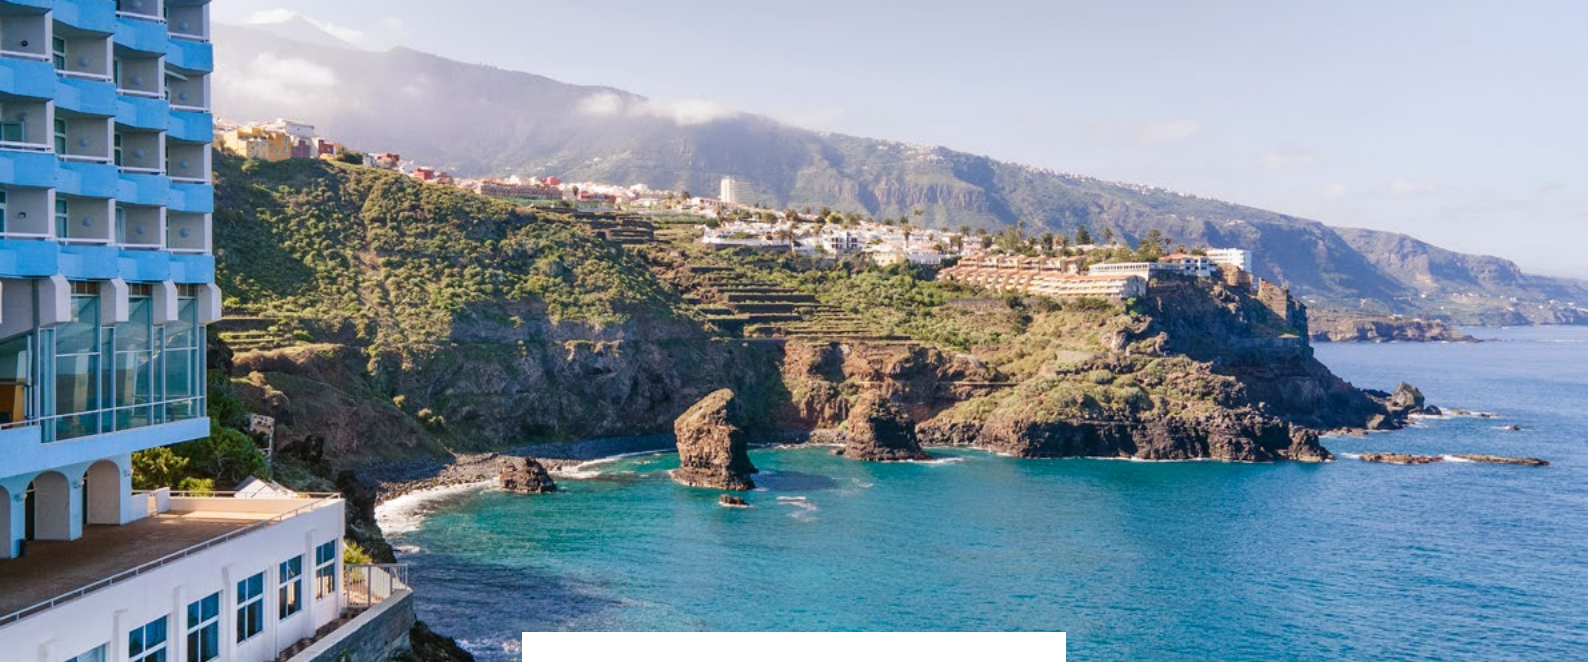

## YOUR YEAR-ROUND VACATION DESTINATION IN THE CANARY ISLANDS

The Precise Resort Tenerife is situated in a privileged location by the sea and is surrounded by a 40,000 m<sup>2</sup> garden with subtropical flora and a variety of flowers, palm trees, bridges and 3 swimming pools (one of which is heated), providing the ideal setting for a pleasant and relaxing holiday.

SANTA CRUZ  
DE TENERIFE

**PRECISE RESORT**  
Puerto de la Cruz Tenerife

**YOUR YEAR-ROUND VACATION DESTINATION IN THE CANARY ISLANDS**

The 4-star Precise Resort Tenerife is surrounded by 40,000 m<sup>2</sup> of subtropical gardens and offers numerous sports activities, such as tennis, padel, fitness or mini golf. The extensive gardens offer three freshwater pool areas, a luxurious sun terrace and a comfortable sunbathing area. The beautiful Playa Jardín, the most beautiful lava sand beach in the north of Tenerife, can be easily reached on foot in 10 minutes.

**Location:**

This hotel is situated directly by the sea. From here you can reach the beach Playa Jardín in about 10 minutes on foot. Every day, except Sundays and public holidays, there is a free shuttle service to the beach and to the center of Puerto de la Cruz (approx. 2 km).