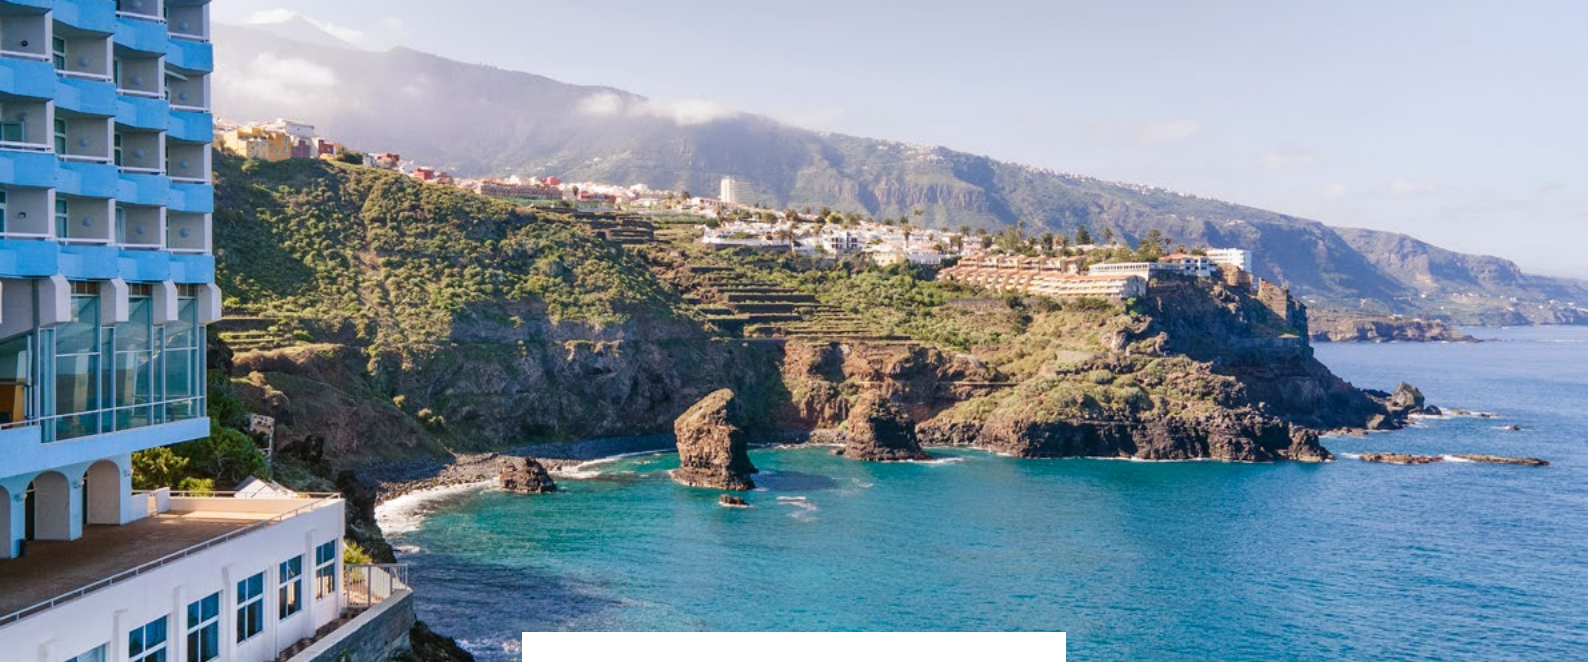

## YOUR YEAR-ROUND VACATION DESTINATION IN THE CANARY ISLANDS

The Precise Resort Tenerife is situated in a privileged location by the sea and is surrounded by a 40,000 m<sup>2</sup> garden with subtropical flora and a variety of flowers, palm trees, bridges and 3 swimming pools (one of which is heated), providing the ideal setting for a pleasant and relaxing holiday.

SANTA CRUZ  
DE TENERIFE

**PRECISE RESORT**  
Puerto de la Cruz Tenerife

**YOUR YEAR-ROUND VACATION DESTINATION IN THE CANARY ISLANDS**

The 4-star Precise Resort Tenerife is surrounded by 40,000 m<sup>2</sup> of subtropical gardens and offers numerous sports activities, such as tennis, padel, fitness or mini golf. The extensive gardens offer three freshwater pool areas, a luxurious sun terrace and a comfortable sunbathing area. The beautiful Playa Jardín, the most beautiful lava sand beach in the north of Tenerife, can be easily reached on foot in 10 minutes.

SANTA CRUZ  
DE TENERIFE