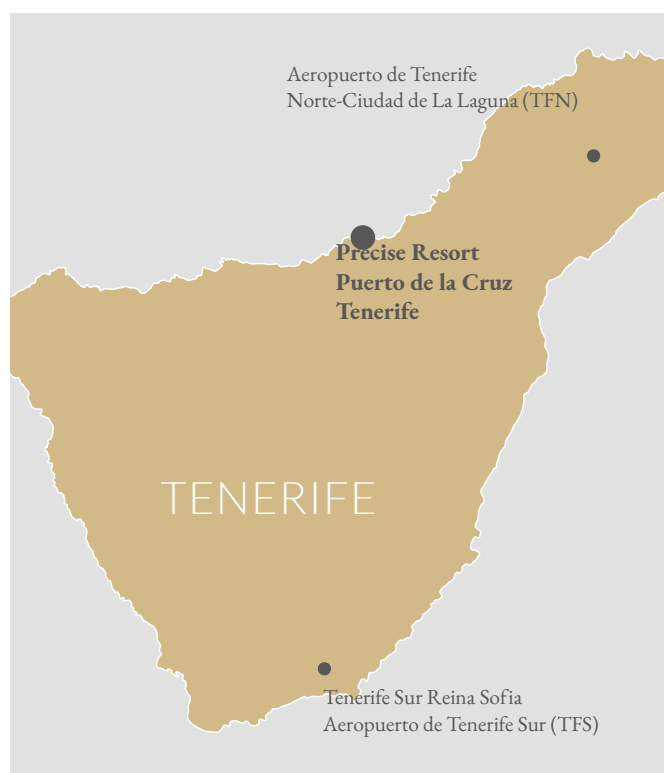

Discover our exclusive event spaces with sea views at our beautiful oceanfront hotel.

If you are looking for the perfect venue for your next event, you have come to the right place. Our hotel offers a unique selection of 6 function rooms, all bathed in wonderful natural light creating a warm and welcoming atmosphere.

Imagine holding your wedding, conference, business meeting or any other event in a stunning setting with panoramic sea views. Our function rooms are the ideal place to inspire your guests and make your event unforgettable.

Our range of event spaces can be fully adapted to your needs. From more intimate spaces for private meetings to large, multipurpose rooms for large conferences or dream weddings, we have the perfect space for you. What's more, all our rooms are equipped with the latest technology to ensure your event runs smoothly.

But the most special thing about our rooms is their location. Our hotel is right next to the sea, which means you can enjoy breathtaking views during your event.

Don't settle for the ordinary, choose the extraordinary. Come and discover our event rooms with sea views at Precise Resort Tenerife. Our team will be happy to help you every step of the way - book now and we'll make your event an unforgettable success!