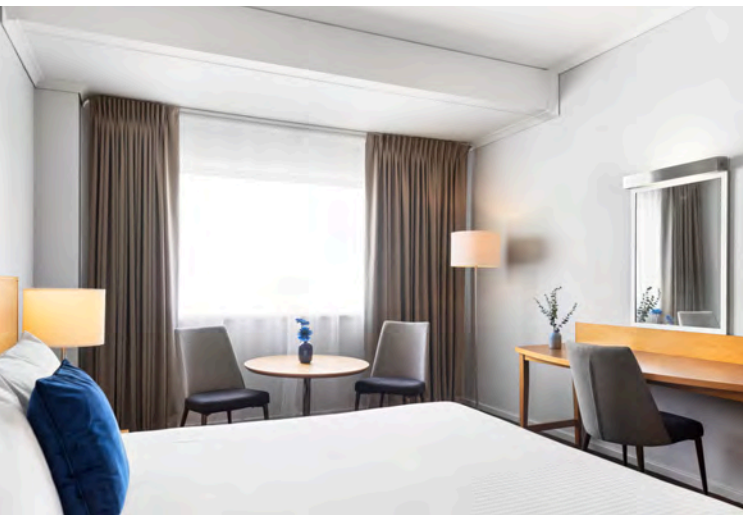

The hotel features 256 spacious rooms and suites, two dining venues, Sen5es Restaurant & Wine Bar and Fenians Irish Pub, 24/7 reception and in-room dining service, onsite self-serve parking, as well as a top-floor fitness centre and relaxation space that offer spectacular Swan River views.

- Self-serve laundry
- Laundry and dry-cleaning service
- Complimentary Wi-Fi
- Complimentary access to PressReader

Accommodation

Experience 4.5-star centrally located accommodation at Novotel Perth Langley with 256 beautifully appointed guests rooms and suites featuring the Swan River and city views.