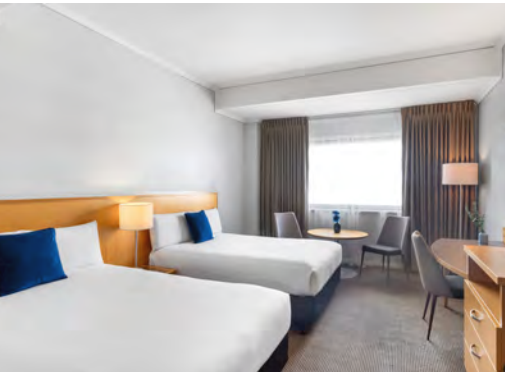

The hotel features 256 spacious rooms and suites, two dining venues, Sen5es Restaurant & Wine Bar and Fenians Irish Pub, 24/7 reception and in-room dining service, onsite self-serve parking, as well as a top-floor fitness centre and relaxation space that offer spectacular Swan River views.

- Self-serve laundry
- Laundry and dry-cleaning service
- Complimentary Wi-Fi
- Complimentary access to PressReader

Accommodation

Experience 4.5-star centrally located accommodation at Novotel Perth Langley with 256 beautifully appointed guests rooms and suites featuring the Swan River and city views.

- 137 Standard rooms
- 19 Superior king rooms
- 72 Twin rooms
- 28 Suites

Whether you are staying for leisure, business, sightseeing with the family or enjoying a short break, Novotel Perth Langley offers a comfortable and relaxed environment away from home.