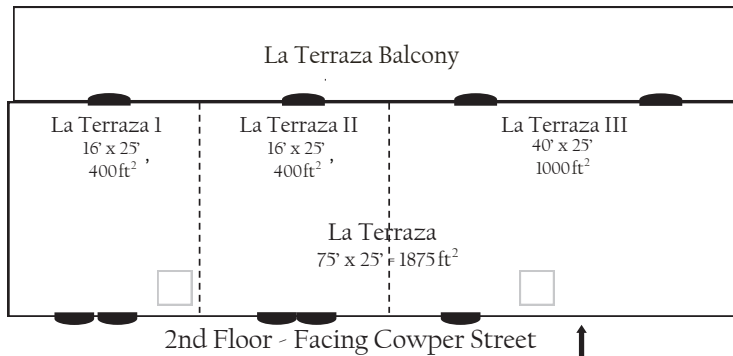

el PRADO

DOWNTOWN PALO ALTO

Event Space Capacities

	Theater	Reception	Classroom	Conference	U-Shape	3/4 round	Dining	Dinner & Dancing
LA TERRAZA I	30	50	20	14	14	21	30	n/a
LA TERRAZA II	30	50	20	14	14	21	30	n/a
LA TERRAZA III	100	100	50	34	35	35	60	n/a
LA TERRAZA	200	200	100	60	64	120	180	140
LA BIBLIOTECA	n/a	60	n/a	24	20	n/a	n/a	n/a
GRANADA	n/a	n/a	n/a	12	n/a	n/a	n/a	n/a
SALAMANCA	20	30	10	12	12	14	20	n/a
TOLEDO	50	75	30	18	20	35	50	n/a
VALENCIA	40	70	28	20	20	35	50	n/a
CORDOBA	100	120	70	40	44	50	90	70
COURTYARD BALLROOM	n/a	300	n/a	n/a	n/a	n/a	250	230