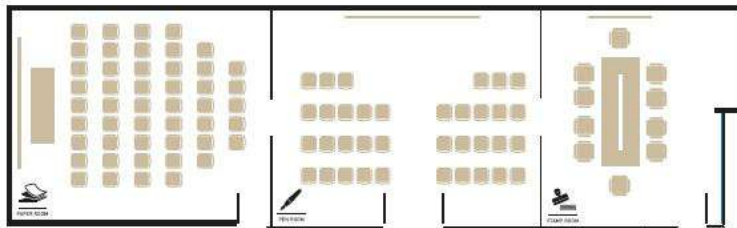

THE COVENANT

MEETING ROOMS

At SAINT TEN Hotel you will find the perfect setting for all of your meetings with special attention to details. Our unique meeting space that spreads on 210 square meters space offers a wide range of set ups such as business meetings, conferences, corporate events or presentations.

The Covenant Meeting Rooms feature 3 unique meeting rooms, tailor-made to meet the highest demands of business guests. All conference rooms can be adjoined and separated and are equipped with the latest technology such as overhead projector, interactive board, video conferencing and wireless internet.

MULTIFUNCTIONAL ROOM

Located on the 6th Floor with an open terrace our multifunctional room is not just a room, specially designed for both cocktails and board meetings or special tailored events such as private dinners or birthdays in a fully equipped suite. As a creative alternative for your events in this room you may also find a boardroom table, library and kitchenette.

Venue	m ²	Length	Width	Height	Theatre	Classroom	Hollow Square	U-Shape	Reception	Boardroom
PAPER 	40	7	5,7	2,75	34	20-24	18	16	30	12
PEN 	39	7	5,7	2,75	30	21	16	20*	30	12
STAMP 	30	4,5	5,7	2,75	12	9	N/A	N/A	15	10
THE COVENANT - PAPER + PEN + STAMP	110	18	5,7	2,75	99	60	56	54	100	N/A
PAPER + PEN	79	14	5,7	2,75	87	50	48	44	50	20
PEN + STAMP	69	11	5,7	2,75	40	25	25	27	40	18
MULTIFUNCTIONAL ROOM	72	11	4,5	2,5	20	N/A	N/A	N/A	30	10