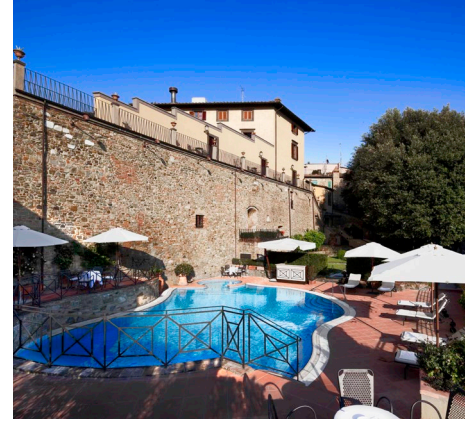

The UNAHOTELS Palazzo Mannaioni Toscana is a prestigious historical residence from the 16th century. It has 47 rooms including 3 suites and 6 junior suites. The residence which dominates the valley offers its guests a truly impressive panorama and features an American bar, 2 meeting rooms and a swimming pool. The restaurant offers typical Tuscan cuisine.

THE ROOMS

47 rooms including 3 suites and 6 junior suites with a surface area of between 15 m² and 60 m².

RESTAURANTS

The Mannaioni restaurant is located in the old mill and serves typical traditional Tuscan cuisine with a modern twist. The "à la carte" menu changes with the seasons using the first fruits in delicious recipes chosen by the Chef.

KEY FEATURES

- Located within the Montaione medieval village, counted among the "Most beautiful villages in Italy", on the rolling Tuscan hills.
- Large garden with plants that are centuries old.
- Free Wi-Fi connection.

GOOD TO KNOW

- Private garage.
- 18 hole Castelfalfi Golf Club nearby.
- Outdoor swimming pool with a bar.
- This area is well known for collecting and eating truffles.
- Horse riding by arrangement.
- "Pillowow" the choice of the preferred pillow.
- Tesla Destination Charger