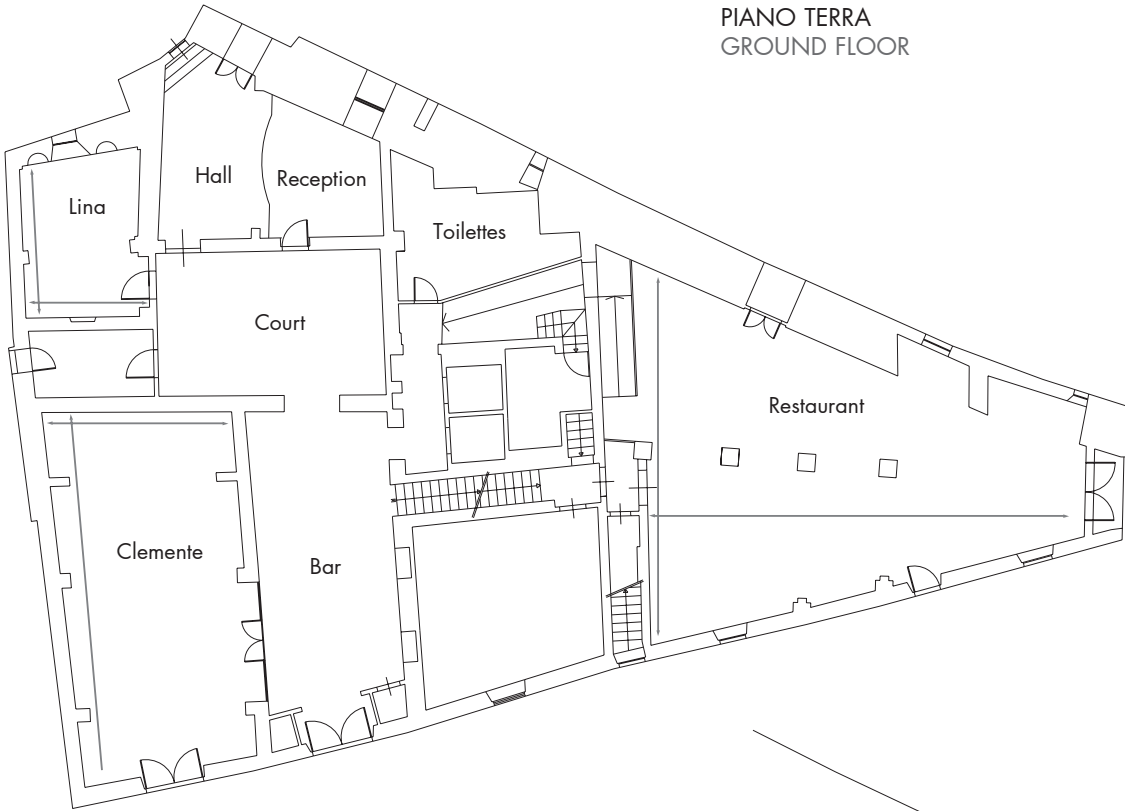

PIANO TERRA
GROUND FLOOR

Attrezzature standard gratuite:
Free standard meeting equipment:

Lavagna a fogli mobili
Flip Chart
Schermo
Screen
Blocco note e penna
Stationary
Hospitality desk
Hospitality desk

Servizi su richiesta:
Service on request:

Referente congressuale in loco
Meeting specialist on site
Servizio segreteria
Secretary service
Servizio hostess
Hostesses
Traduzione simultanea
Simultaneous translation
Business centre
Business centre
Servizi fotografici
Photo service
Allestimenti floreali
Flower decorations
Assistenza Tecnica
Technical Assistance

Attrezzature su richiesta:
Meeting equipment on request:

Videobeam
(videoproiettore collegabile
a PC con grande schermo)
LCD projector
Videoconferenza
Videoconference
Puntatore laser
Laser Marker
Schermo gigante
(a partire da 2x2 mt)
Wide screen
Proiezione diapositive
Slide projector
Registrazione audio
Audio recording

	Teatro Theatre	Scuola Classroom	Tavolo a U U shape	Tavolo unico Board room	Banchetti Banquets	Cocktail Cocktail	Dimensioni Dimensions	Altezza Height	m² m²	Porte Doors	Luce Light

UNAHOTELS Palazzo Mannaioni Toscana

Clemente	50	45	40	35	40	70	6,5x12,5	4,8	71	2x2,3	✓
Lina				10			4x6	3,5	22	0,9x2,1	✓
Restaurant					50		15x13,2		120		✓