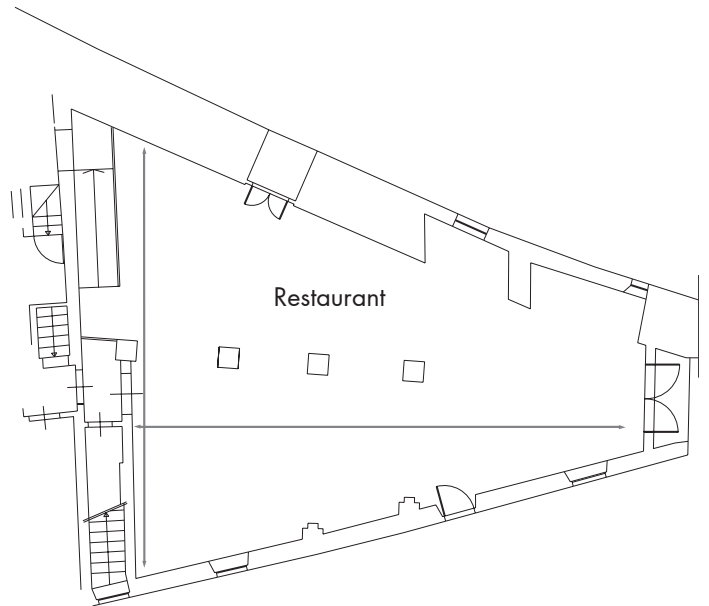

PIANO TERRA
GROUND FLOOR

Attrezzature standard gratuite:
Free standard meeting equipment:

Lavagna a fogli mobili
Flip Chart
Schermo
Screen
Blocco note e penna
Stationary
Hospitality desk
Hospitality desk

Servizi su richiesta:
Service on request:

Referente congressuale in loco
Meeting specialist on site
Servizio segreteria
Secretary service
Servizio hostess
Hostesses
Traduzione simultanea
Simultaneous translation
Business centre
Business centre
Servizi fotografici
Photo service
Allestimenti floreali
Flower decorations
Assistenza Tecnica
Technical Assistance

Attrezzature su richiesta:
Meeting equipment on request:

Videobeam
(videoproiettore collegabile
a PC con grande schermo)
LCD projector
Videoconferenza
Videoconference
Puntatore laser
Laser Marker
Schermo gigante
(a partire da 2x2 mt)
Wide screen
Proiezione diapositive
Slide projector
Registrazione audio
Audio recording

	Teatro Theatre	Scuola Classroom	Tavolo a U U shape	Tavolo unico Board room	Banchetti Banquets	Cocktail Cocktail	Dimensioni Dimensions	Altezza Height	m² m²	Porte Doors	Luce Light

UNAHOTELS Palazzo Mannaioni Toscana

Clemente	50	45	40	35	40	70	6,5x12,5	4,8	71	2x2,3	✓
Lina				10			4x6	3,5	22	0,9x2,1	✓
Restaurant					50		15x13,2		120		✓